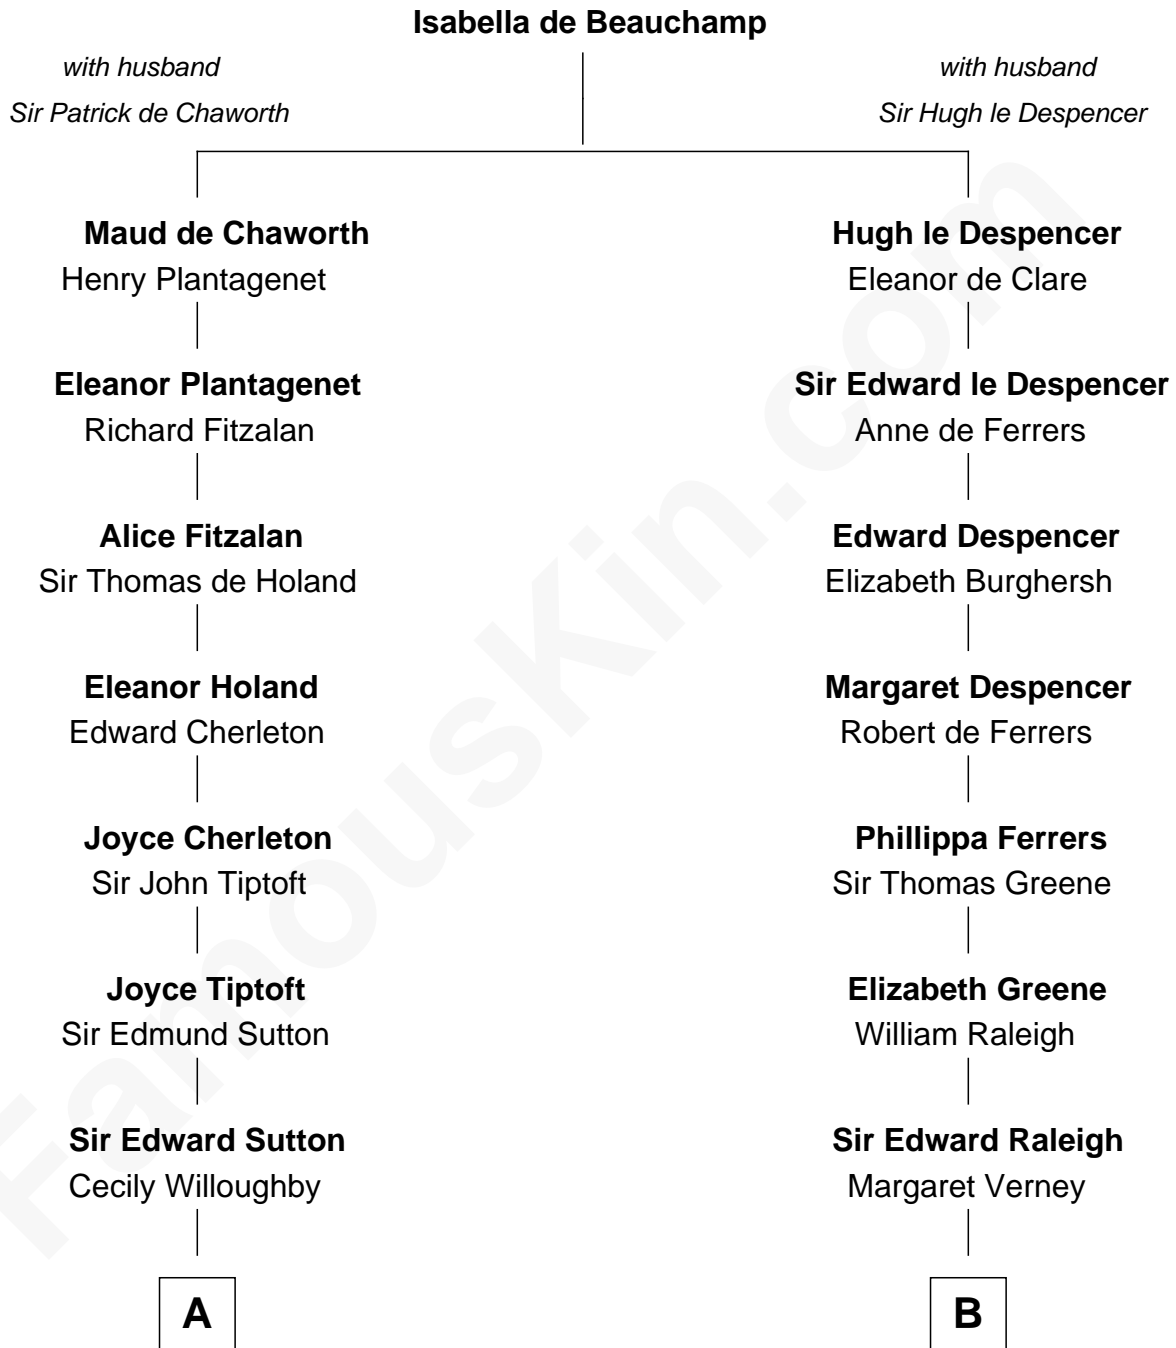

FamousKin.com Relationship Chart of

Dick Clark

Radio and TV Host

13th cousin 7 times removed of

Jonathan Swift

Author of Gulliver's Travels

C

George Barnard
Jane Sophia Fuller

Charles Fuller Barnard
Anna May Aldridge

Julia Fuller Barnard
Richard Augustus Clark

Dick Clark
Radio and TV Host

FamousKin.com