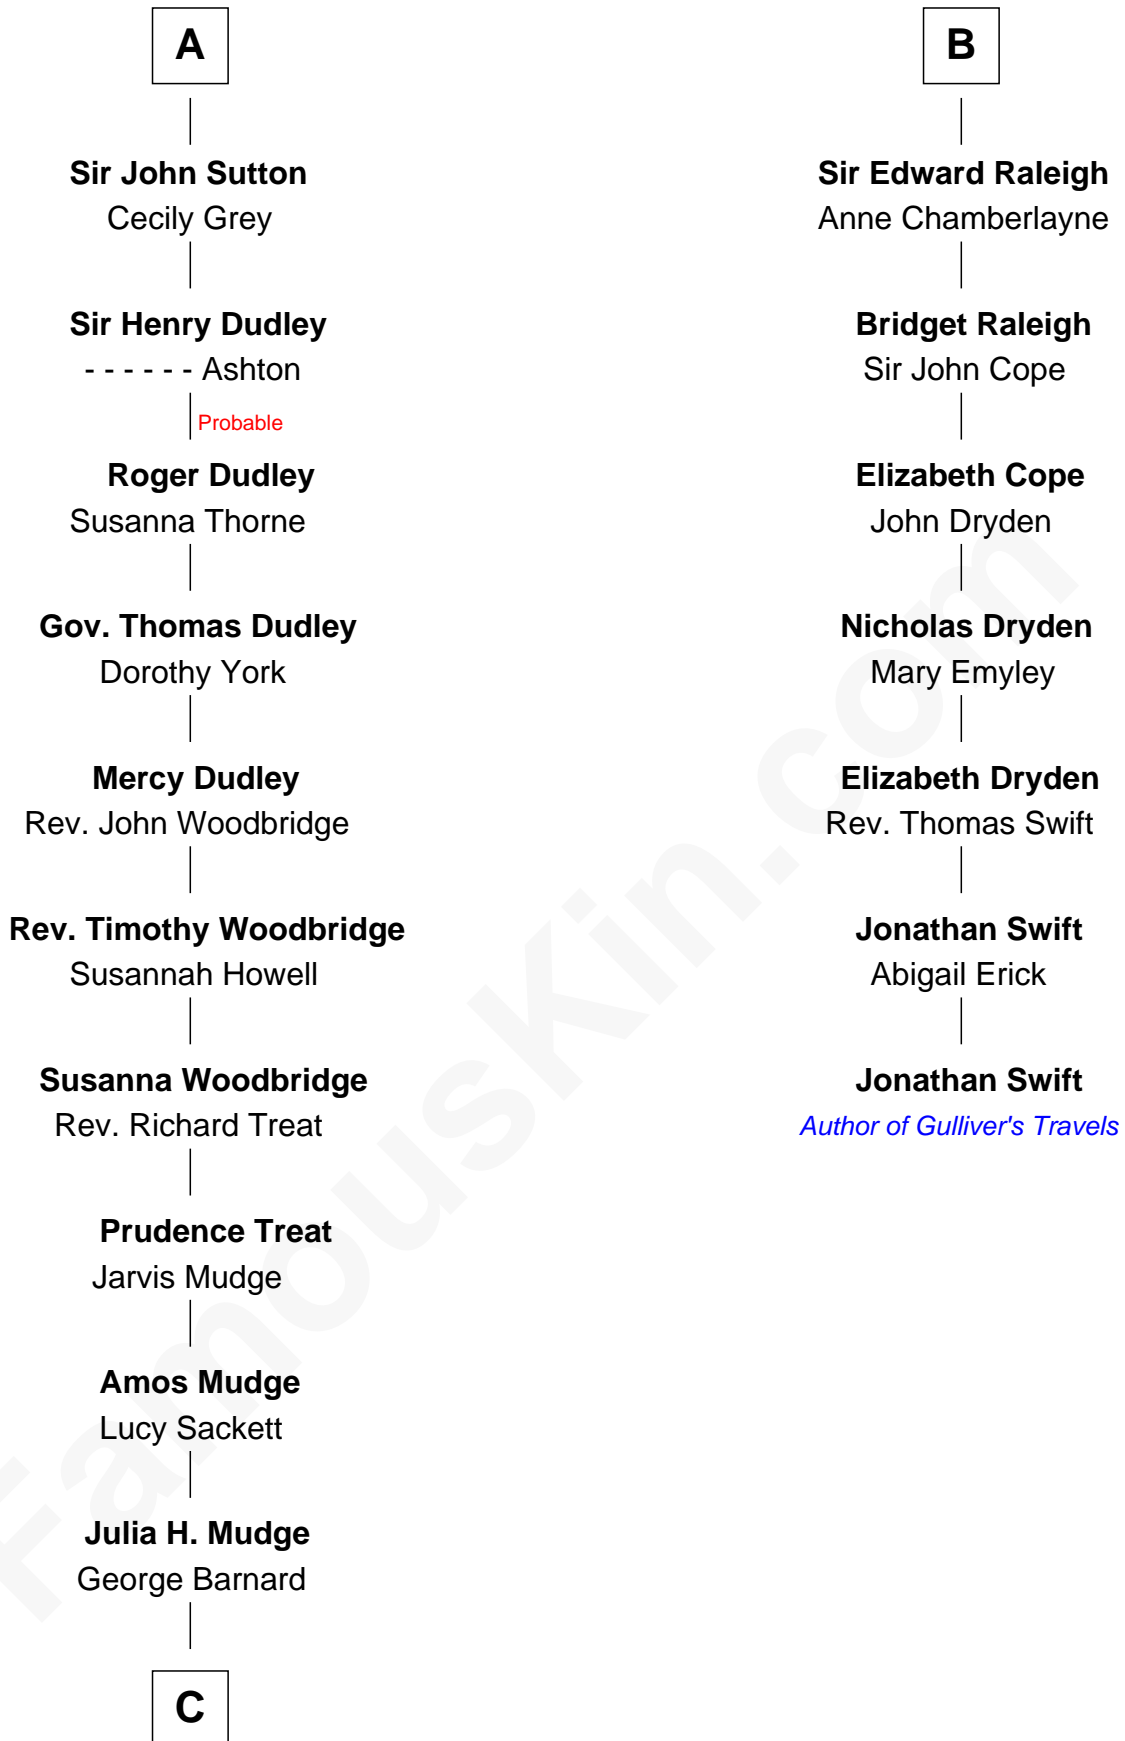

FamousKin.com Relationship Chart of

Dick Clark

Radio and TV Host

13th cousin 7 times removed of

Jonathan Swift

Author of Gulliver's Travels

C

George Barnard
Jane Sophia Fuller

Charles Fuller Barnard
Anna May Aldridge

Julia Fuller Barnard
Richard Augustus Clark

Dick Clark
Radio and TV Host

FamousKin.com