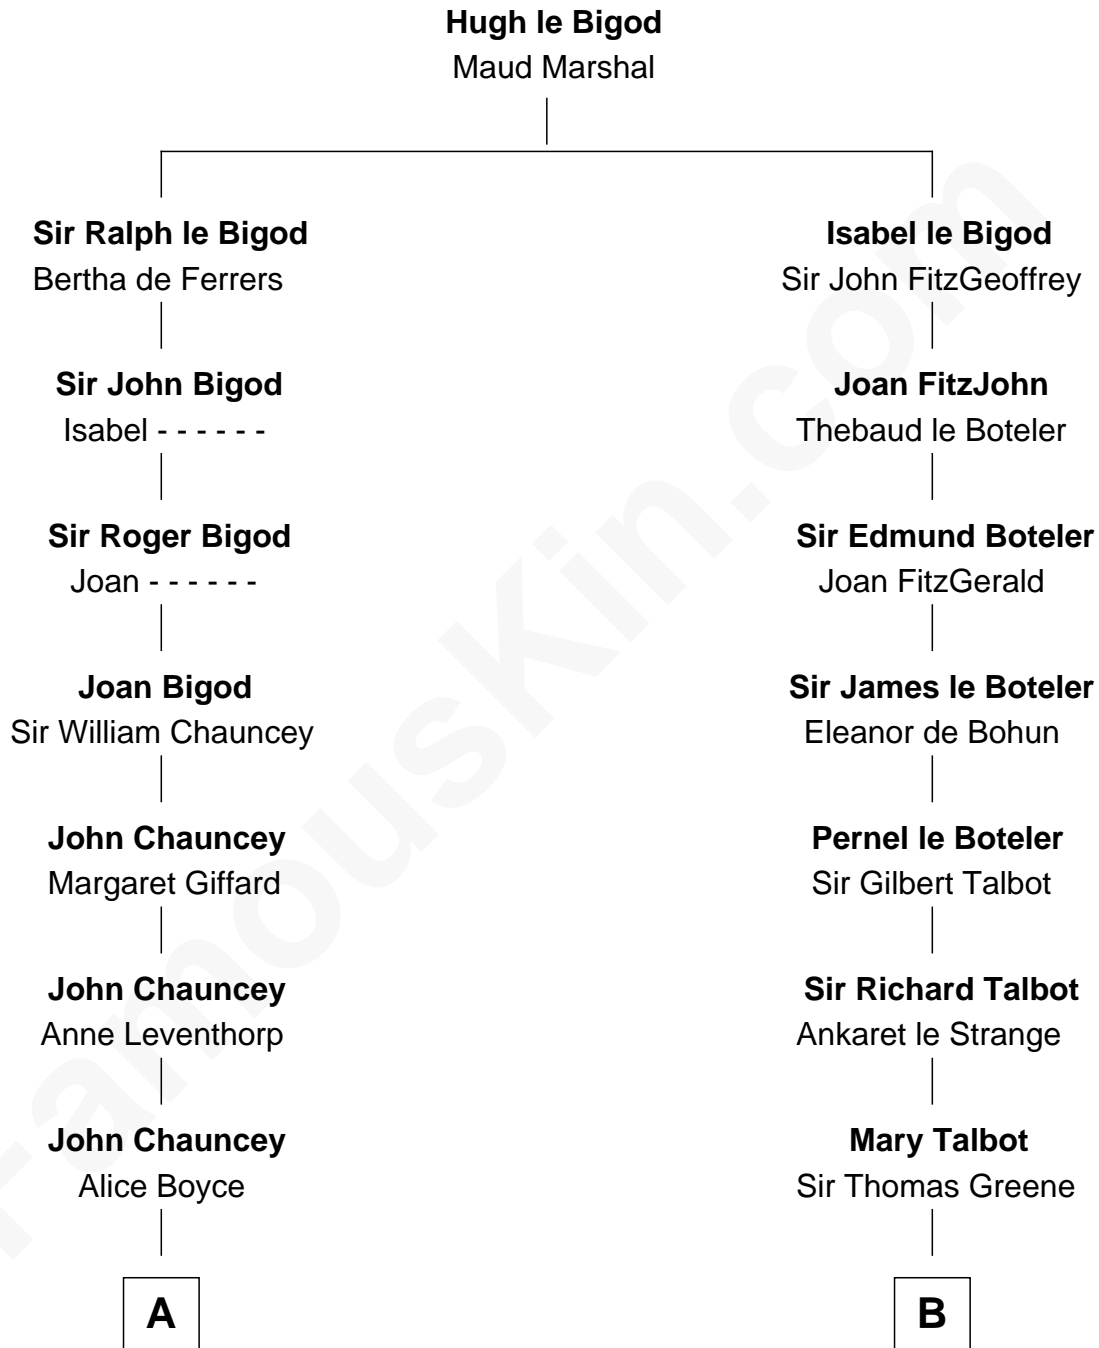

FamousKin.com Relationship Chart of

Dick Clark

Radio and TV Host

16th cousin 4 times removed of

Jonathan Swift

Author of Gulliver's Travels

C

George Barnard
Jane Sophia Fuller

Charles Fuller Barnard
Anna May Aldridge

Julia Fuller Barnard
Richard Augustus Clark

Dick Clark
Radio and TV Host

FamousKin.com