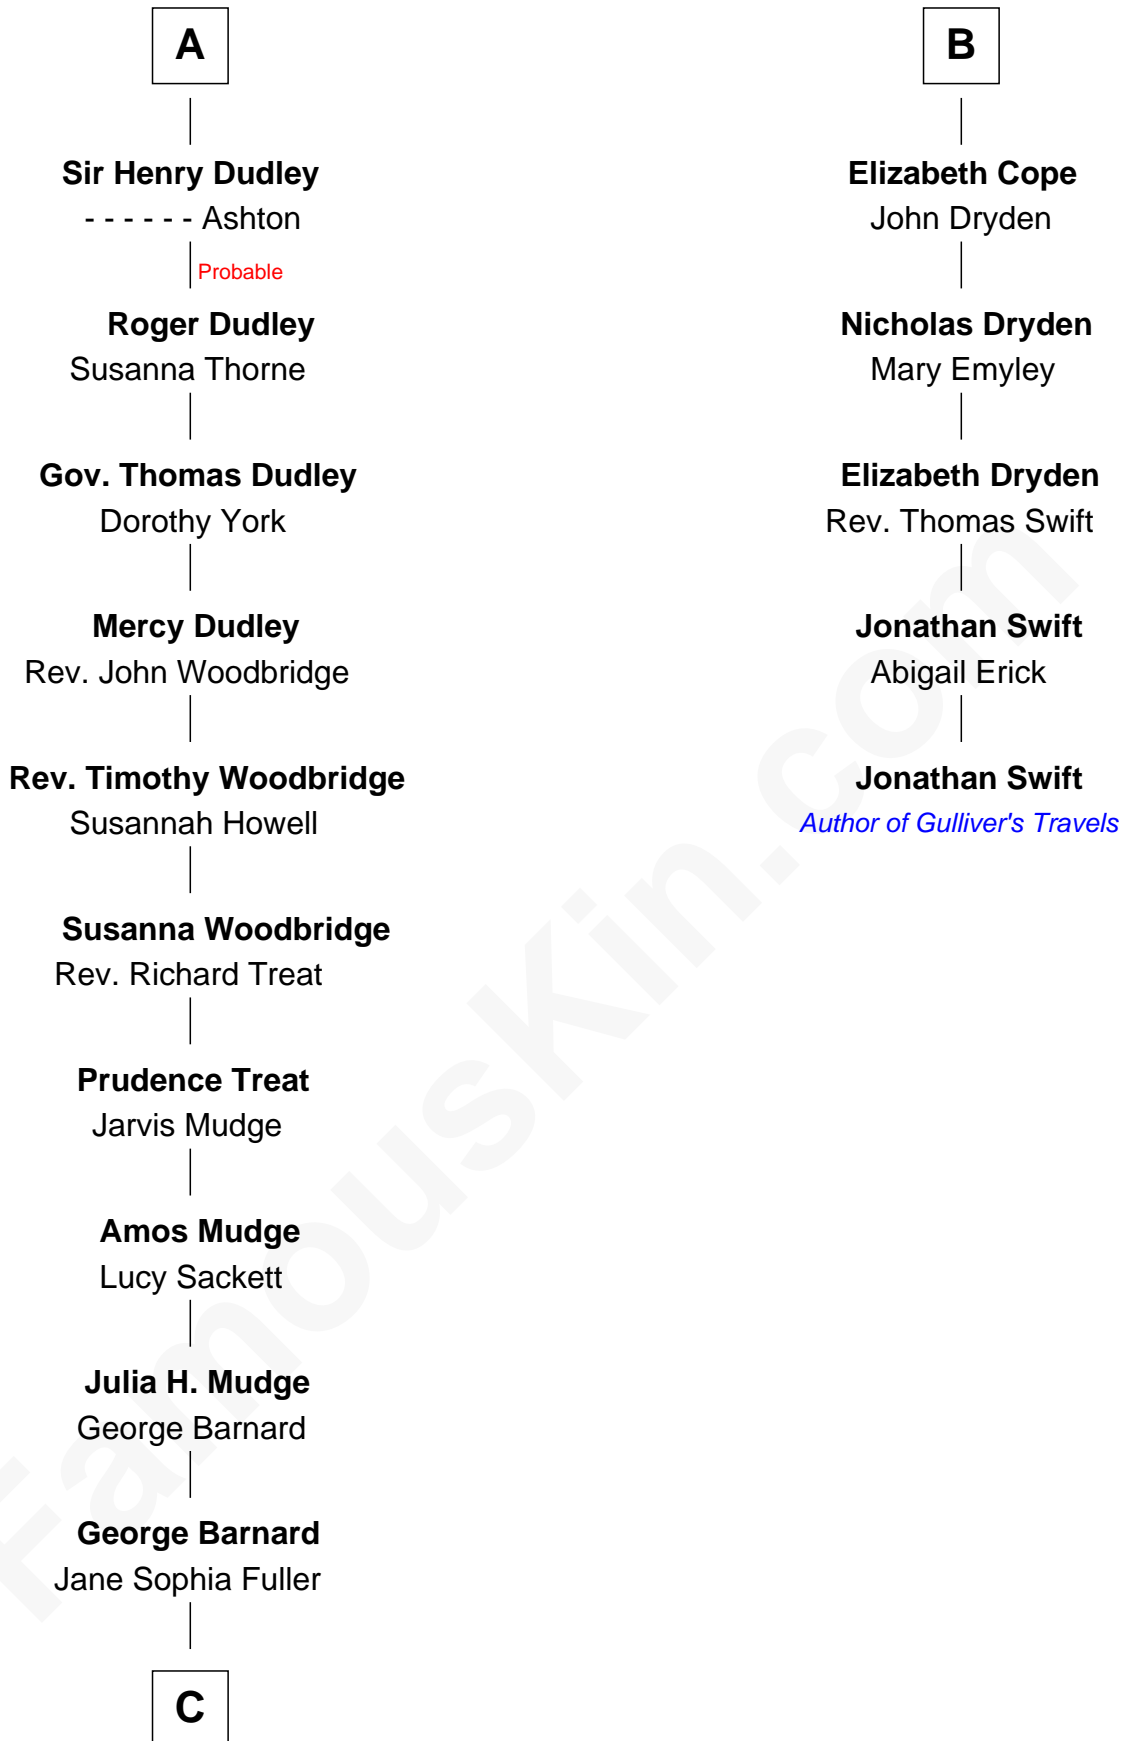

# FamousKin.com Relationship Chart of

**Dick Clark**

*Radio and TV Host*

11th cousin 8 times removed of

**Jonathan Swift**

*Author of Gulliver's Travels*

**C**

—  
**Charles Fuller Barnard**

Anna May Aldridge

—  
**Julia Fuller Barnard**

Richard Augustus Clark

—  
**Dick Clark**

*Radio and TV Host*

FamousKin.com