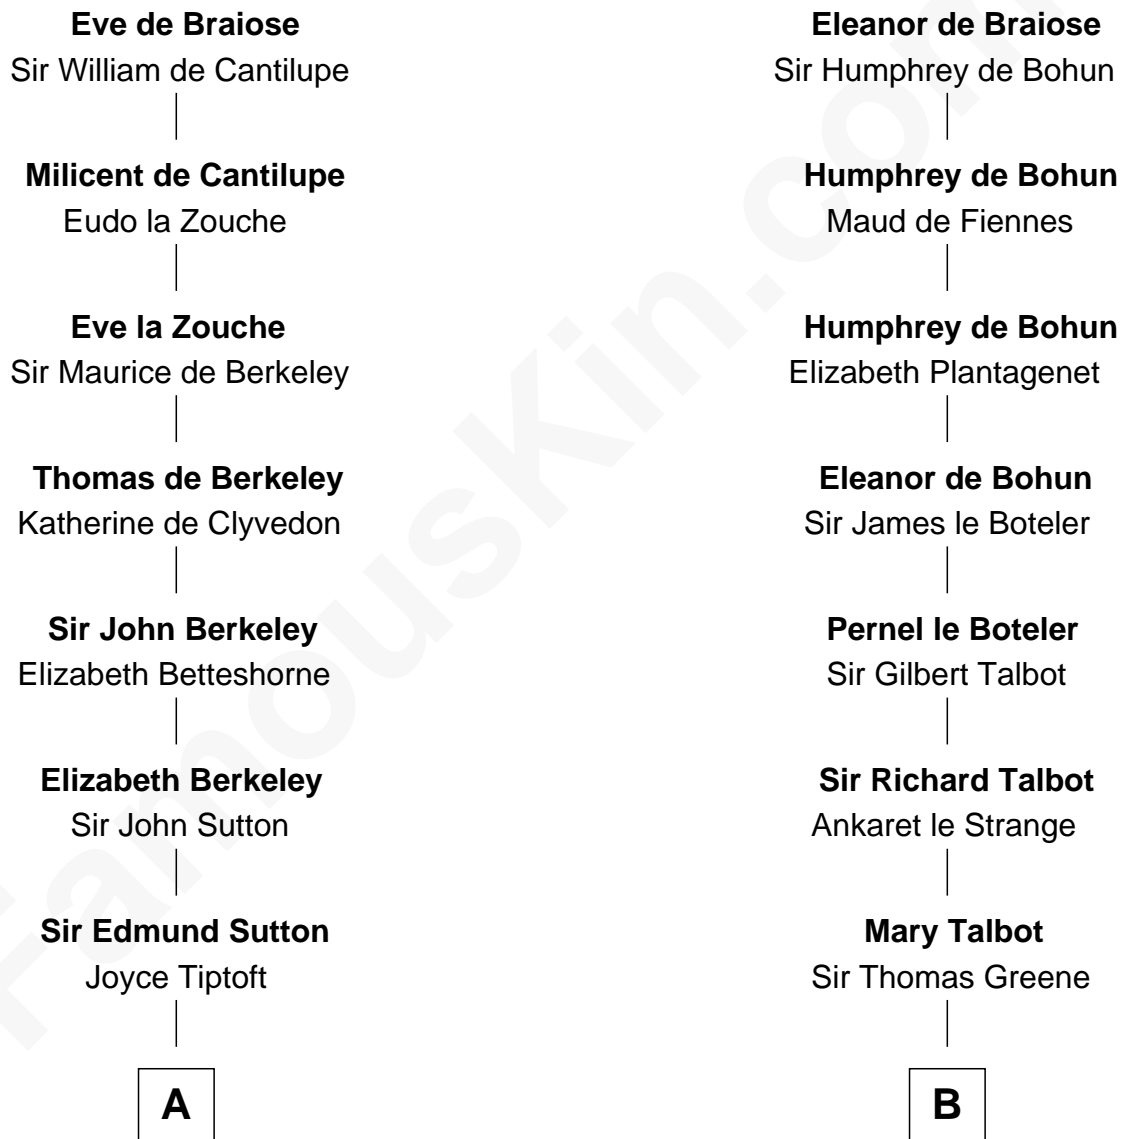

# FamousKin.com Relationship Chart of

**Dick Clark**

*Radio and TV Host*

16th cousin 5 times removed of

**Jonathan Swift**

*Author of Gulliver's Travels*

**William de Braiose**

Eva Marshal

**C**

—  
**Julia H. Mudge**

George Barnard

—  
**George Barnard**

Jane Sophia Fuller

—  
**Charles Fuller Barnard**

Anna May Aldridge

—  
**Julia Fuller Barnard**