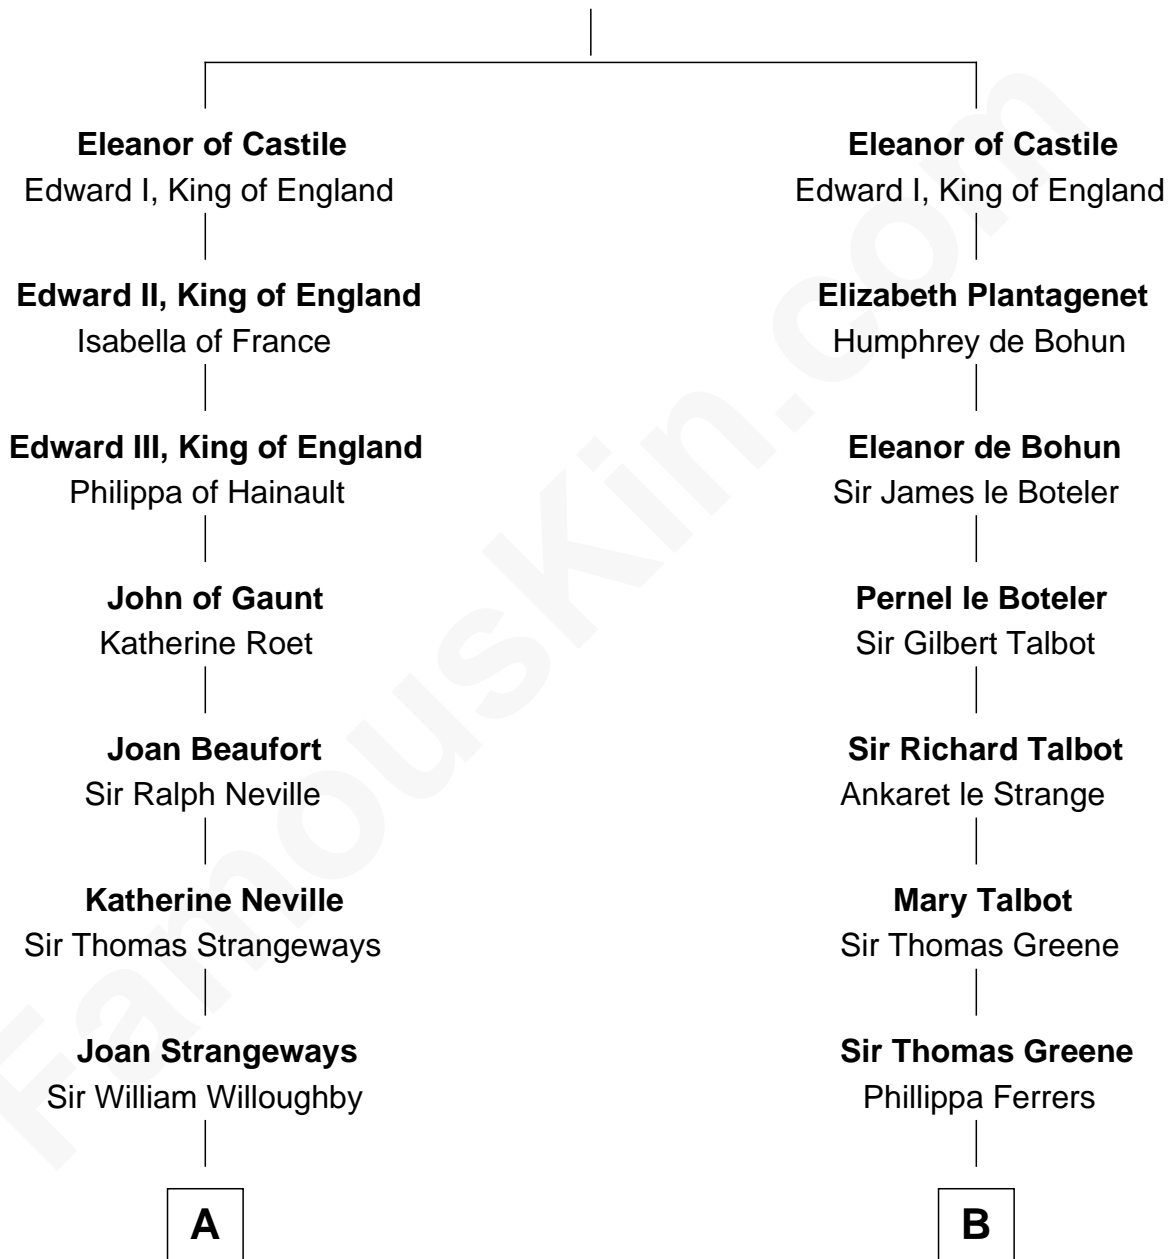

FamousKin.com Relationship Chart of

Dick Clark

Radio and TV Host

15th cousin 6 times removed of

Jonathan Swift

Author of Gulliver's Travels

Ferdinand III, King of Castile

Joanna of Ponthieu

C

—
Julia H. Mudge

George Barnard

—
George Barnard

Jane Sophia Fuller

—
Charles Fuller Barnard

Anna May Aldridge

—
Julia Fuller Barnard