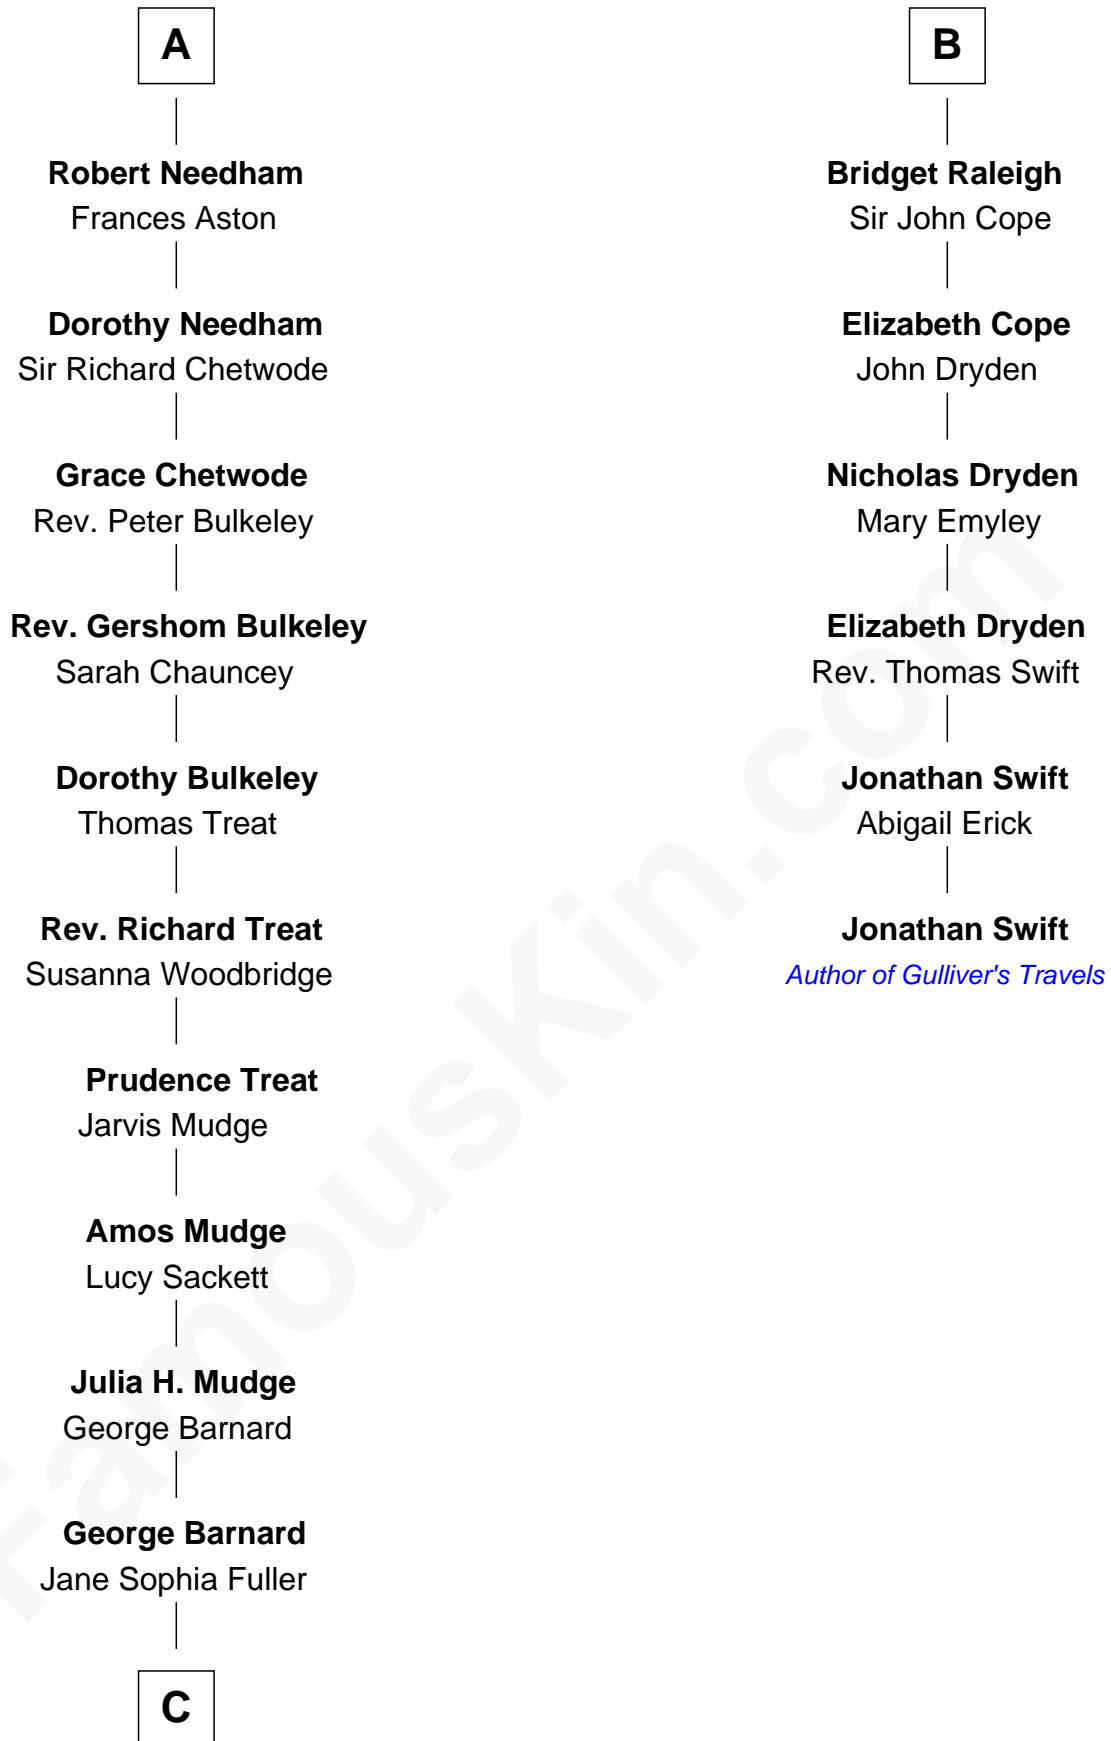

# FamousKin.com Relationship Chart of

**Dick Clark**

*Radio and TV Host*

12th cousin 7 times removed of

**Jonathan Swift**

*Author of Gulliver's Travels*

**Sir James le Boteler**

Eleanor de Bohun

**Sir Gilbert Talbot**

Audrey Cotton

**Sir John Talbot**

Margaret Troutbeck

**Anne Talbot**

Thomas Needham

**A**

**Pernel le Boteler**

Sir Gilbert Talbot

**Sir Richard Talbot**

Ankaret le Strange

**Mary Talbot**

Sir Thomas Greene

**Sir Thomas Greene**

Phillippa Ferrers

**Elizabeth Greene**

William Raleigh

**Sir Edward Raleigh**

Margaret Verney

**Sir Edward Raleigh**

Anne Chamberlayne

**B**

**C**

—  
**Charles Fuller Barnard**