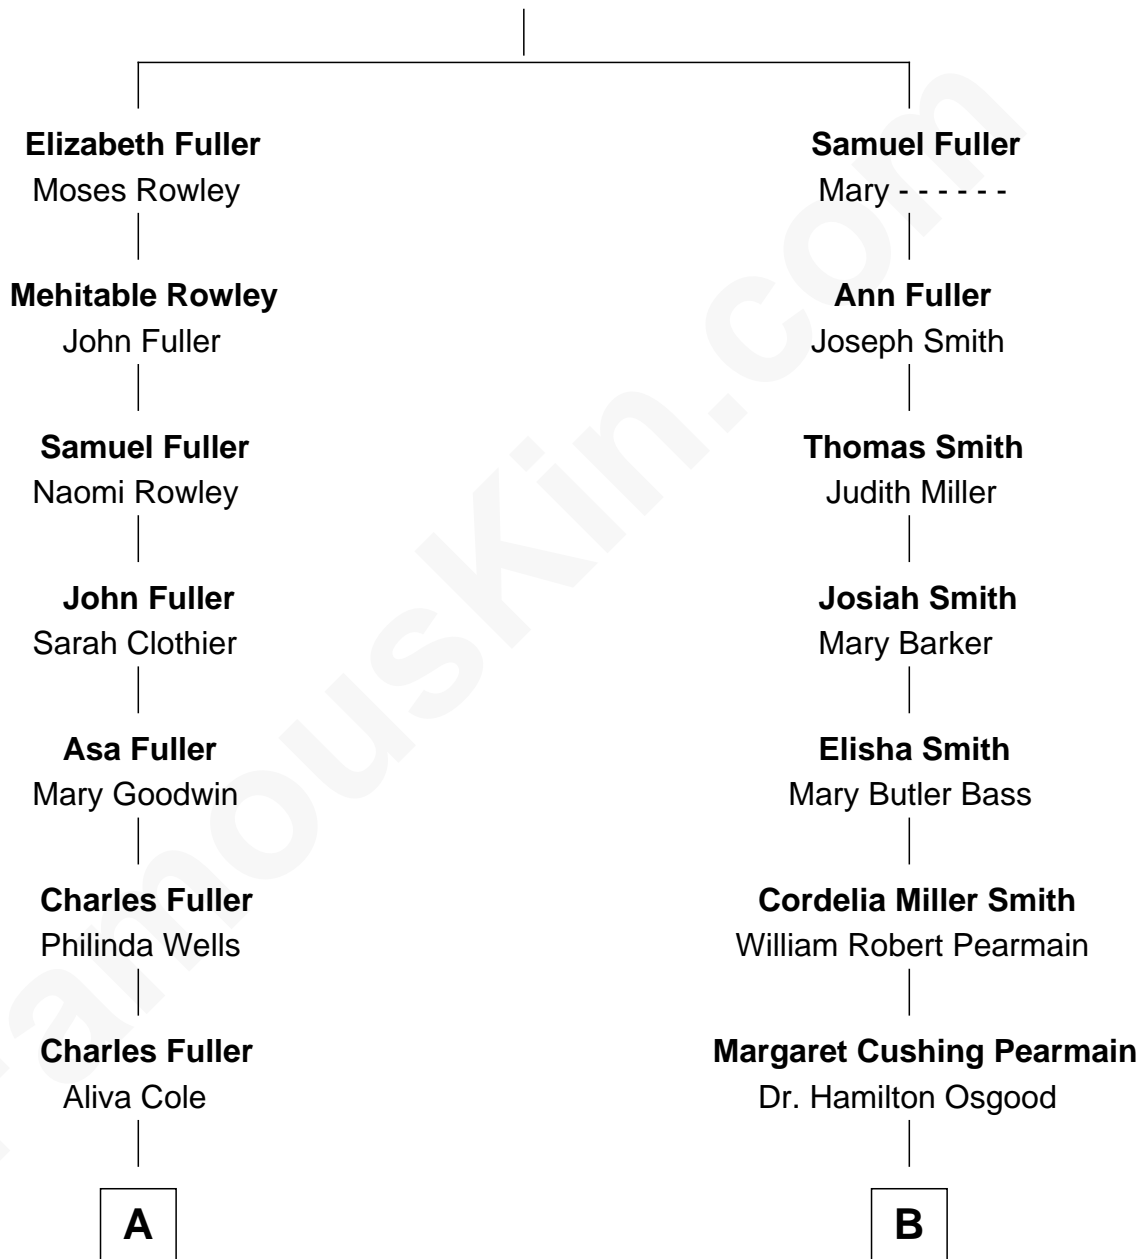

FamousKin.com Relationship Chart of

Dick Clark

Radio and TV Host

8th cousin 2 times removed of

Erskine Childers

4th President of Ireland

Dr. Matthew Fuller

Frances Hunsden

FamousKin.com