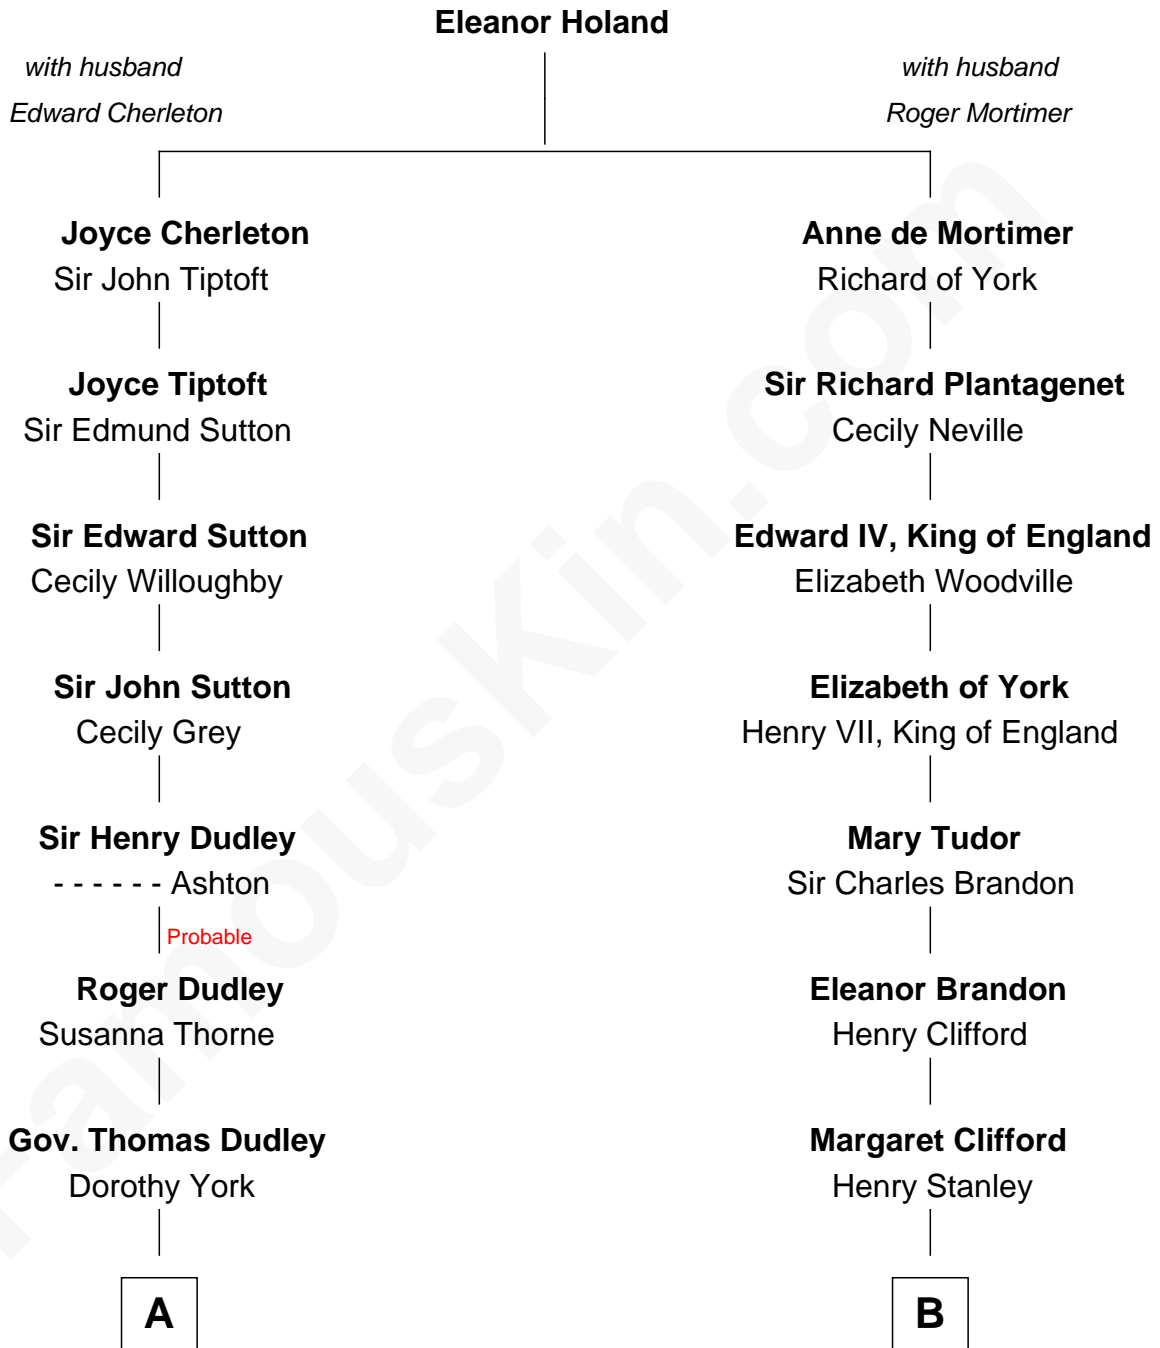

# FamousKin.com Relationship Chart of

**Dick Clark**

*Radio and TV Host*

16th cousin 3 times removed of

**Hugh Grant**

*Movie Actor*

**C**

—  
**Margaret Isobel Randolph**

John Cassilis MacLean

—  
**Fynvola Susan MacLean**

James Murray Grant

—  
**Hugh Grant**

*Movie Actor*

FamousKin.com