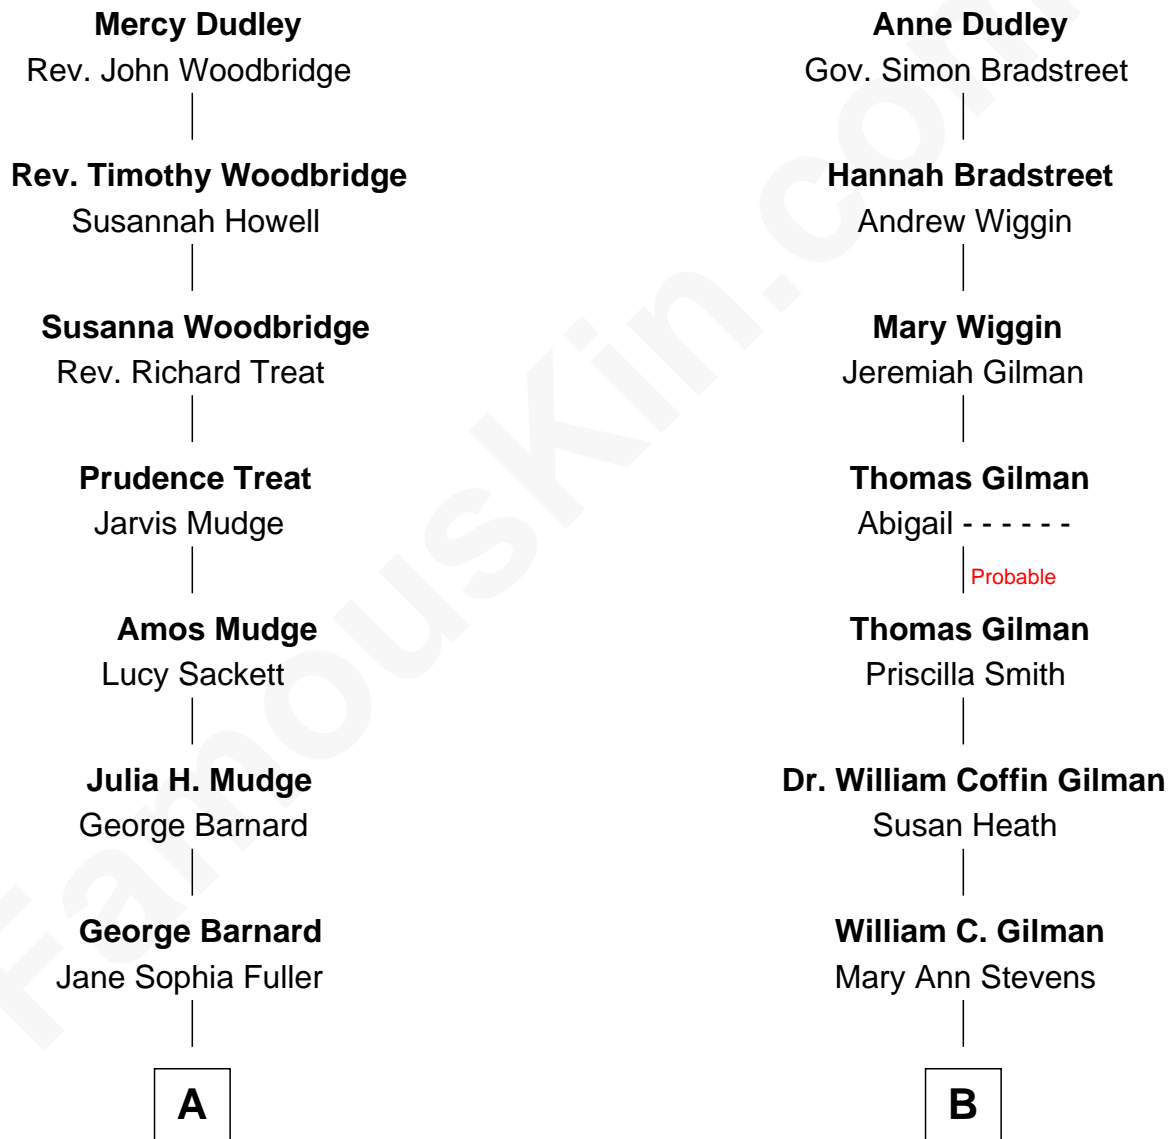

FamousKin.com Relationship Chart of

Dick Clark

Radio and TV Host

9th cousin 1 time removed of

George Hamilton

TV and Movie Actor

Gov. Thomas Dudley

Dorothy York

A

Charles Fuller Barnard

Anna May Aldridge

Julia Fuller Barnard

Richard Augustus Clark

Dick Clark

Radio and TV Host

B

George C. Gilman

Elizabeth Melissa Lane

Lillian C. Gilman

Harry Fuller Hamilton

George William Hamilton

Anne Lucille Stevens

George Hamilton

TV and Movie Actor