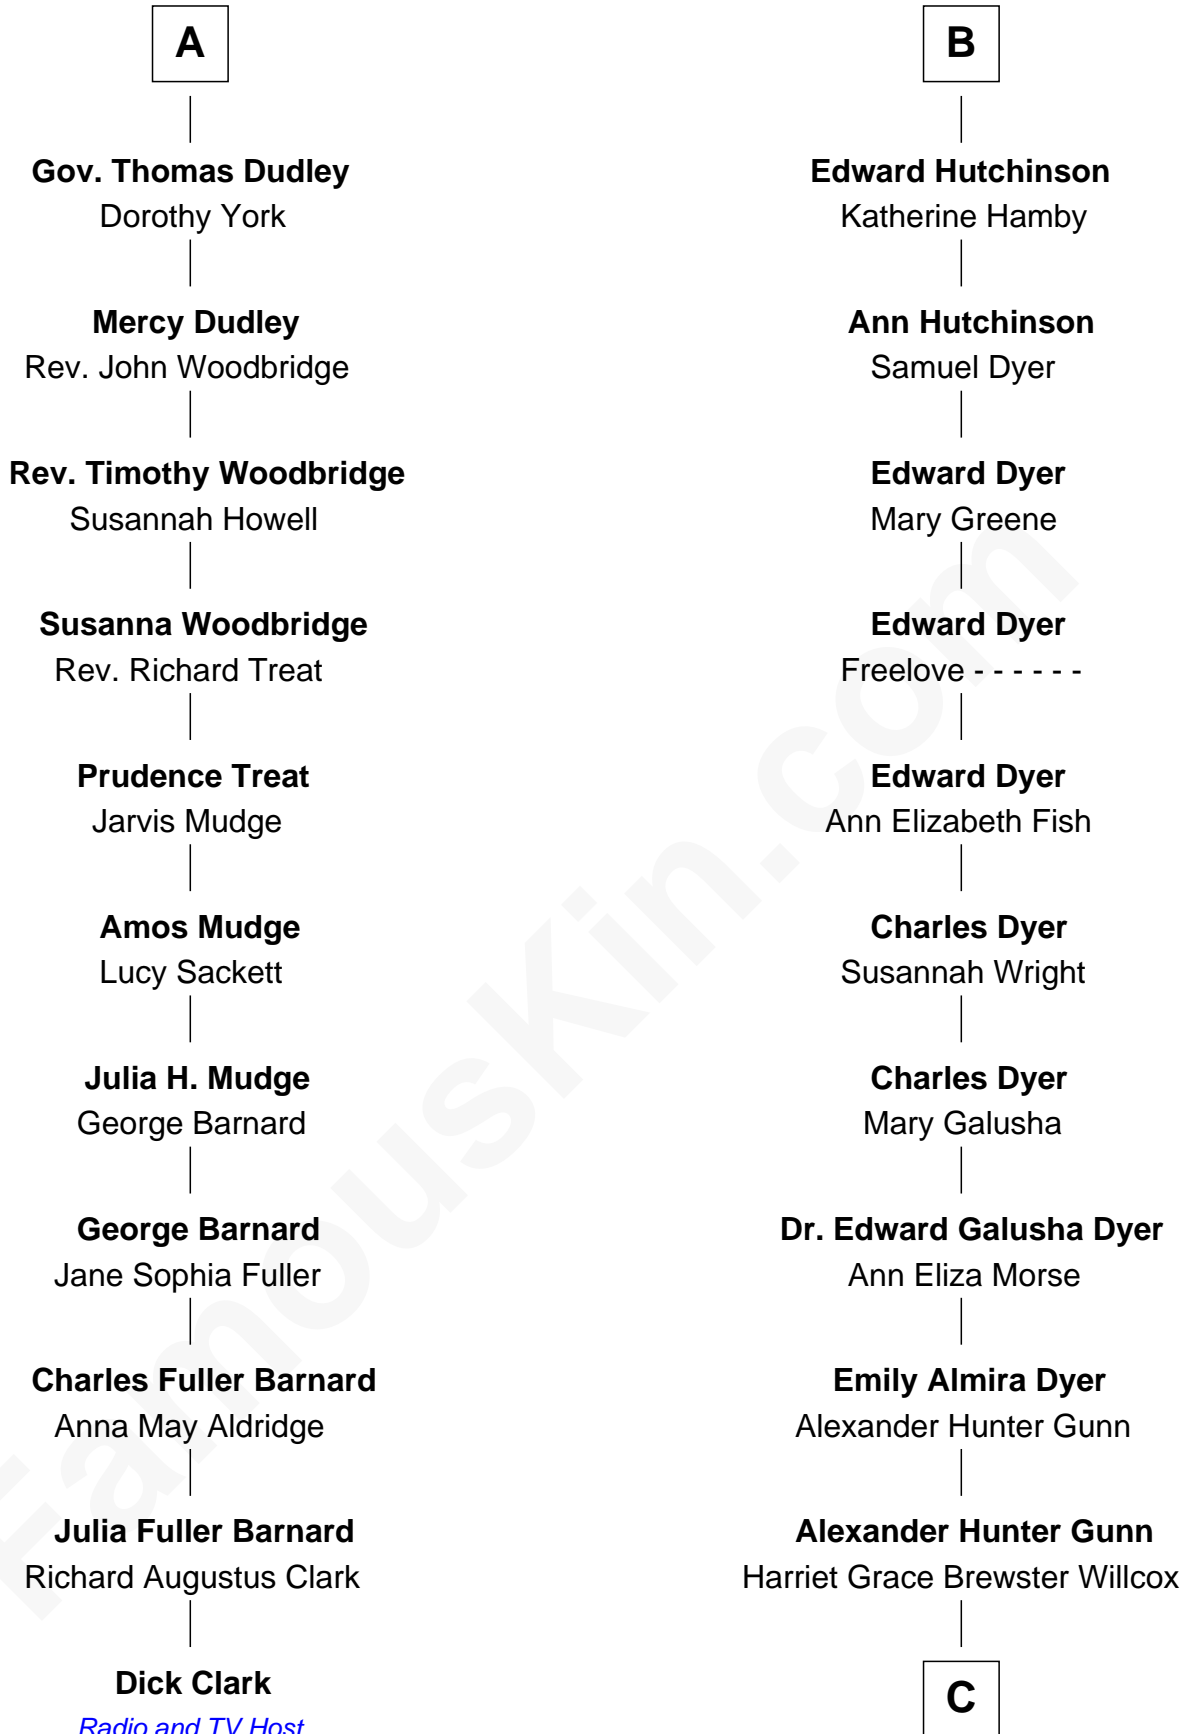

FamousKin.com Relationship Chart of

Dick Clark

Radio and TV Host

17th cousin 2 times removed of

Elisabeth Shue

TV and Movie Actress

Sir Walter Blount

Sancha de Ayala

William Marbury

Agnes Lenton

Rev. Francis Marbury

Bridget Dryden

Anne Marbury

William Hutchinson

B

C

Mary Brewster Gunn
Adoniram Judson Wells

Anne Brewster Wells
James William Shue

Elisabeth Shue
TV and Movie Actress

FamousKin.com