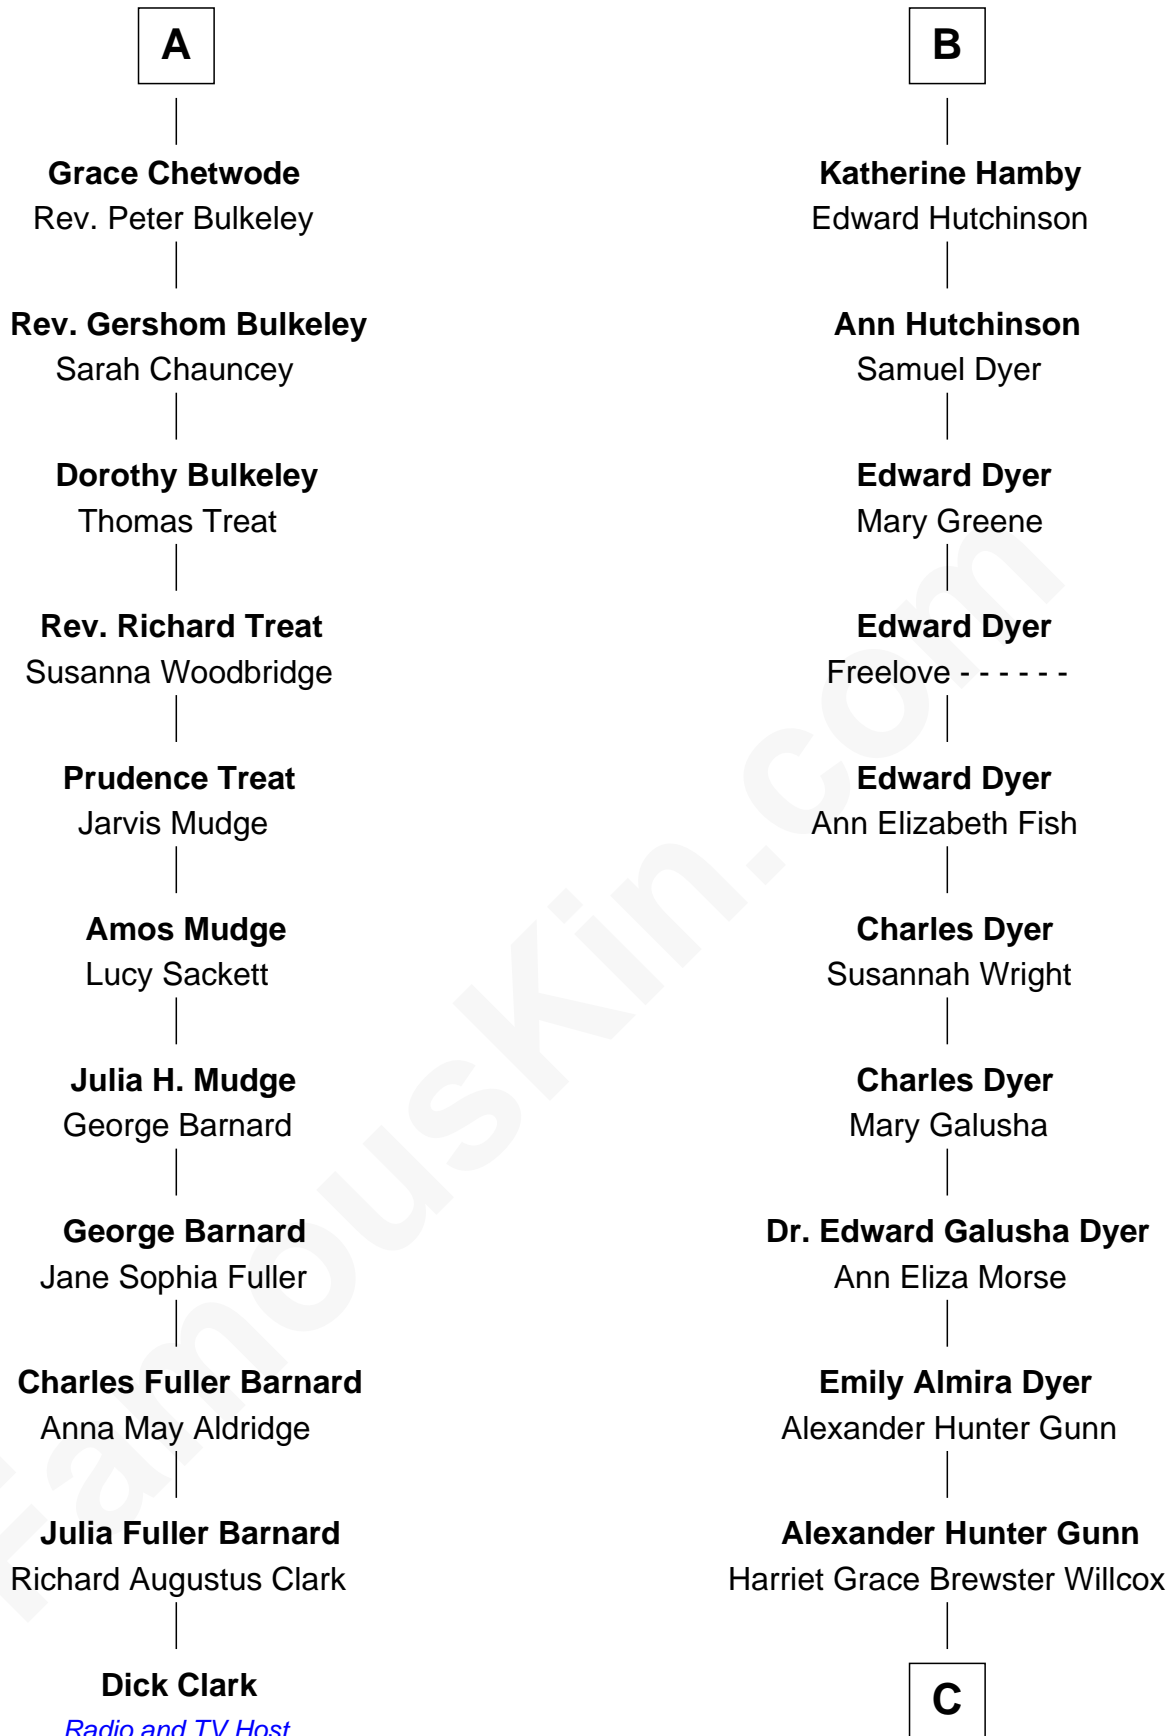

FamousKin.com Relationship Chart of

Dick Clark

Radio and TV Host

17th cousin 2 times removed of

Elisabeth Shue

TV and Movie Actress

Sir Baldwin Freville

Maude le Scrope

C

Mary Brewster Gunn
Adoniram Judson Wells

Anne Brewster Wells
James William Shue

Elisabeth Shue
TV and Movie Actress