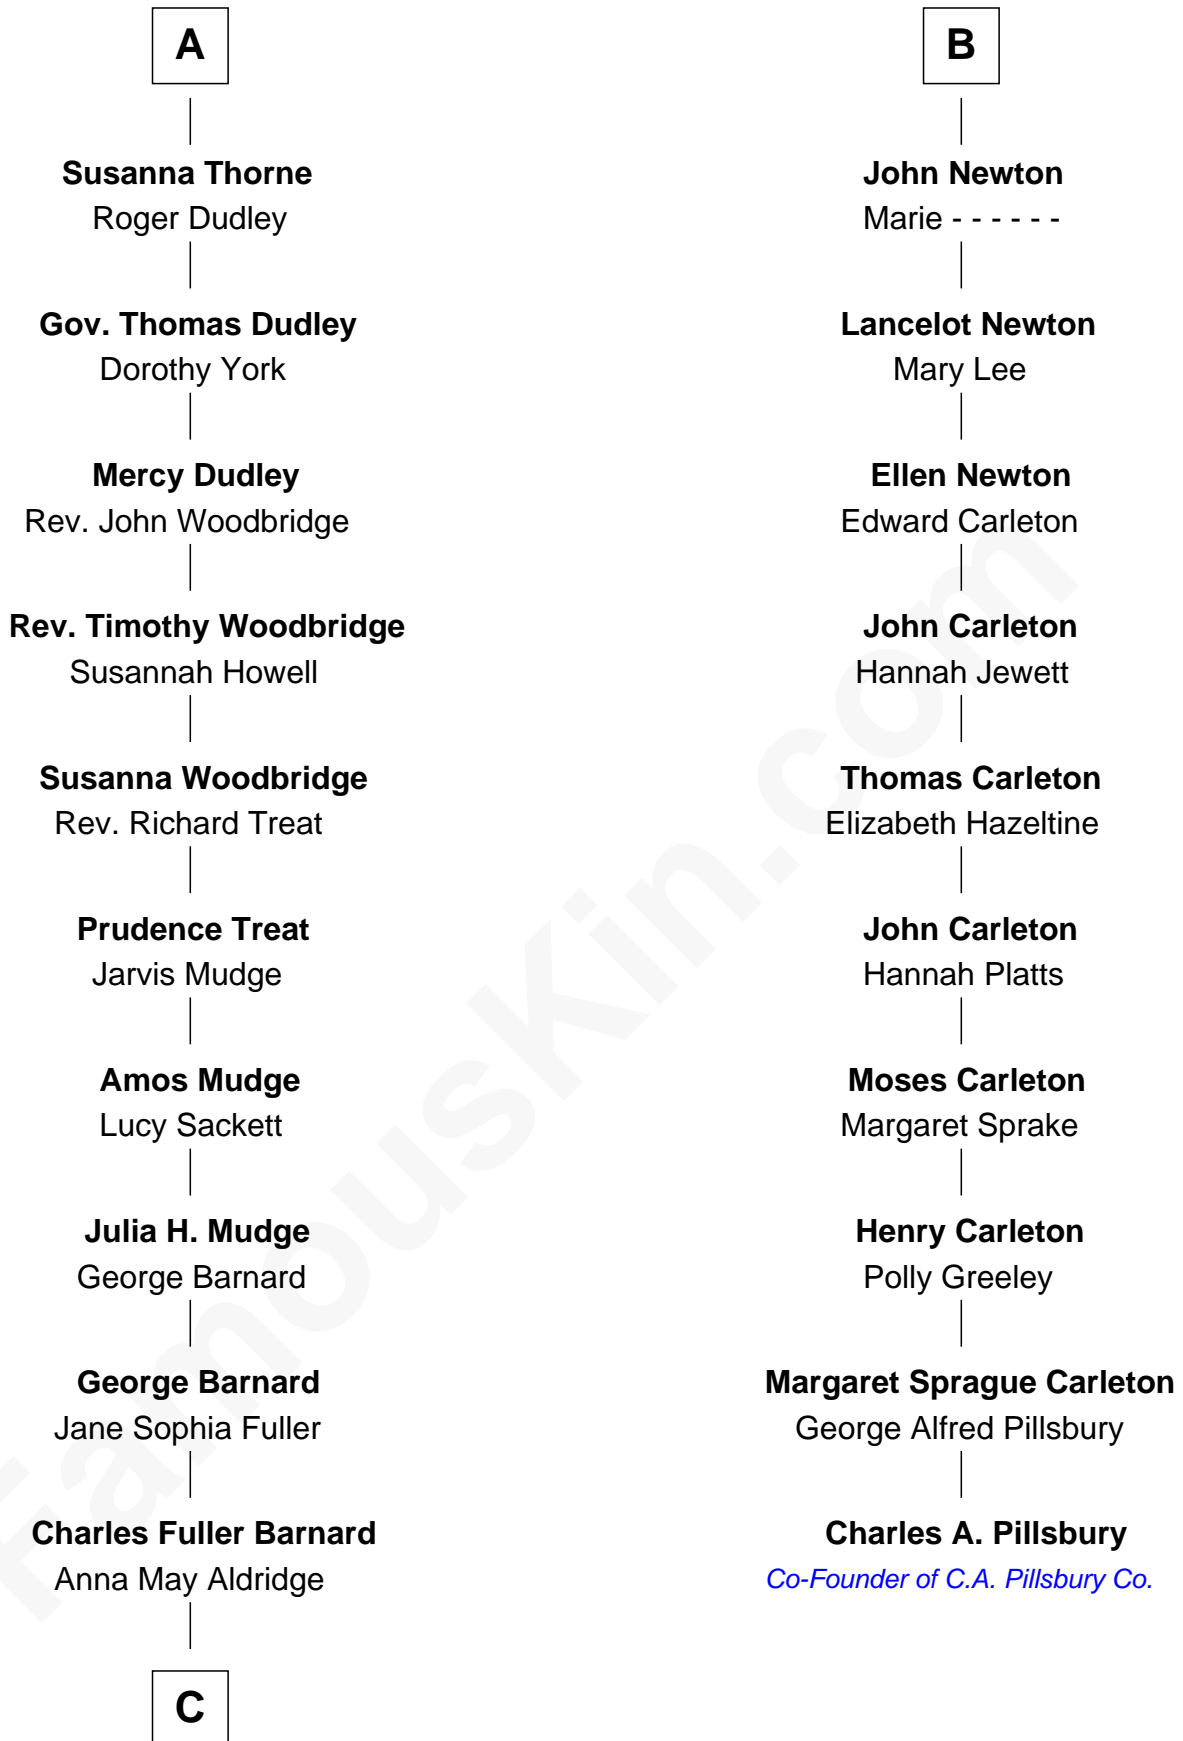

FamousKin.com Relationship Chart of

Dick Clark

Radio and TV Host

16th cousin 2 times removed of

Charles A. Pillsbury

Co-Founder of C.A. Pillsbury Co.

Sir John Grey

Avice Marmion

C

—
Julia Fuller Barnard
Richard Augustus Clark

—
Dick Clark
Radio and TV Host

FamousKin.com