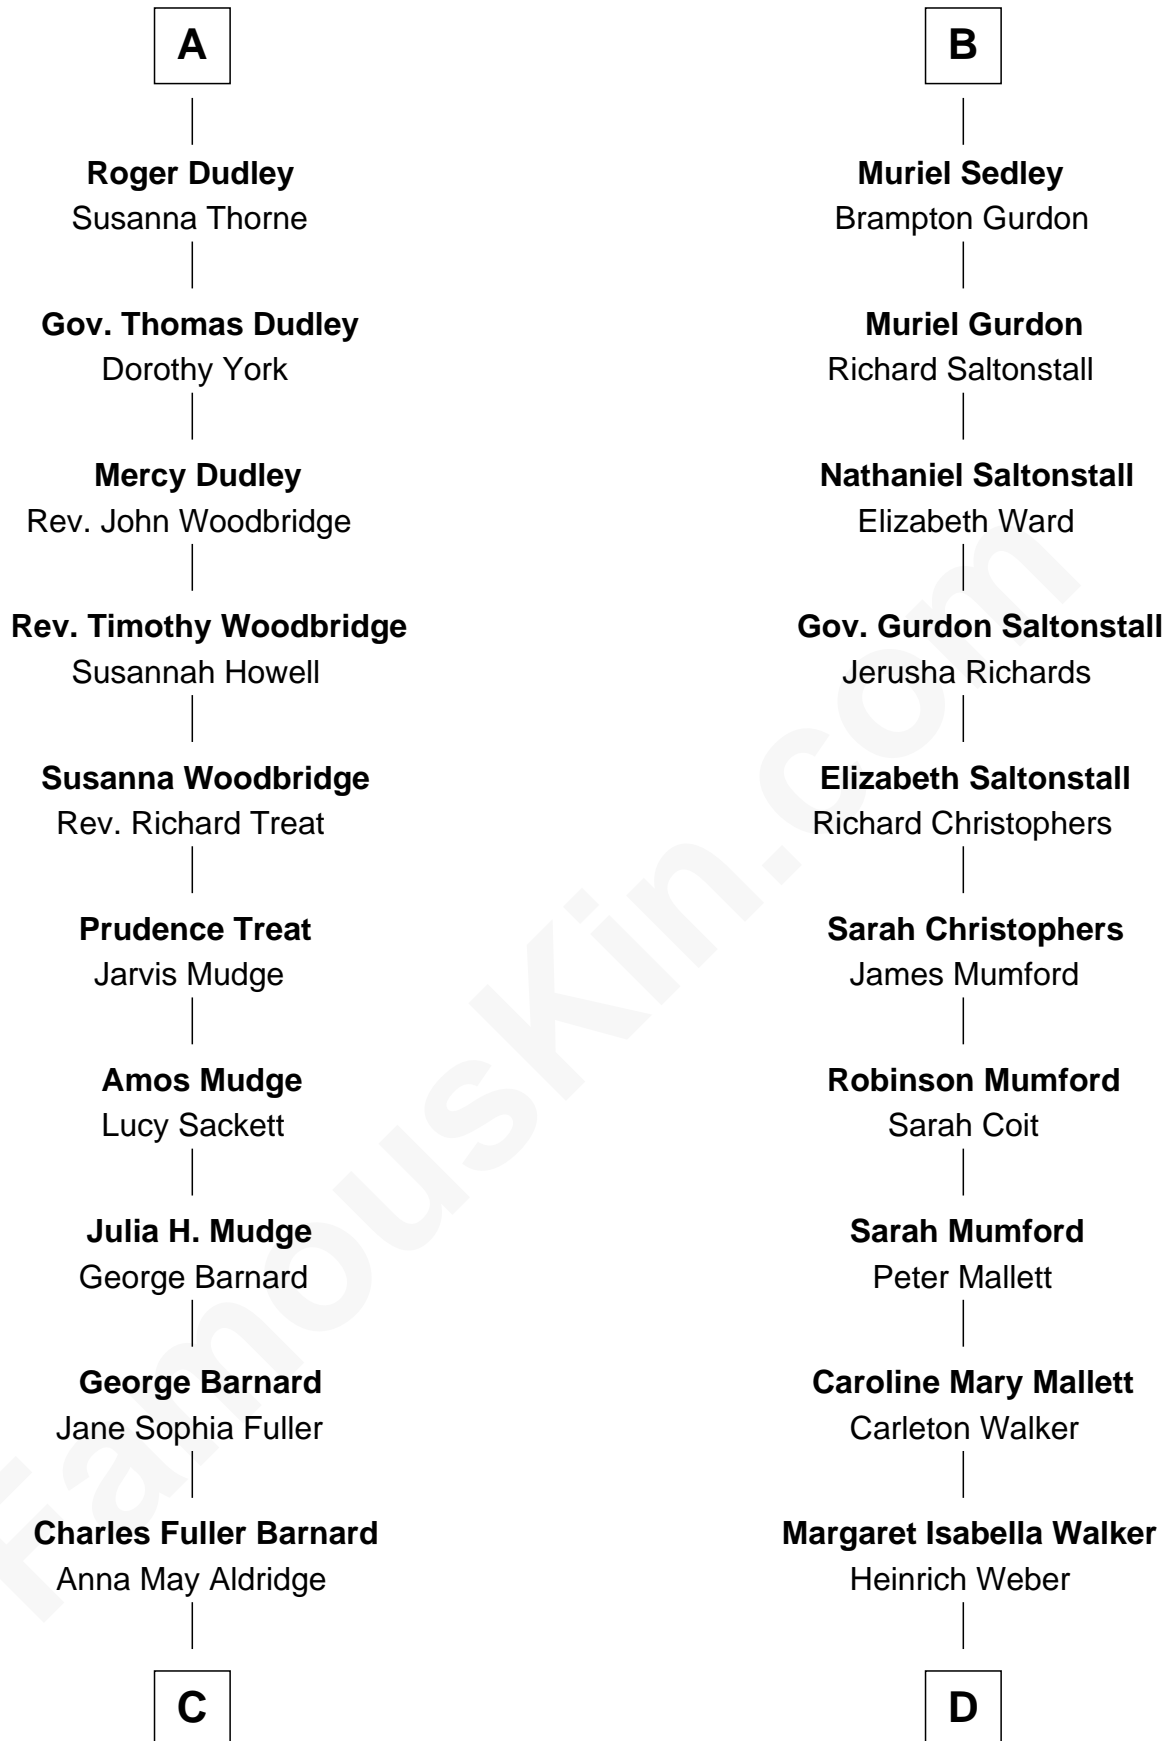

FamousKin.com Relationship Chart of

Dick Clark

Radio and TV Host

18th cousin 2 times removed of

Carly Fiorina

CEO of Hewlett-Packard

C

Julia Fuller Barnard
Richard Augustus Clark

Dick Clark
Radio and TV Host

D

John Walker Weber
Maude Graves

Cara Carleton Weber
Harold Marvin Sneed

Joseph Tyree Sneed
Madelon Montross Juergens

Carly Fiorina
CEO of Hewlett-Packard