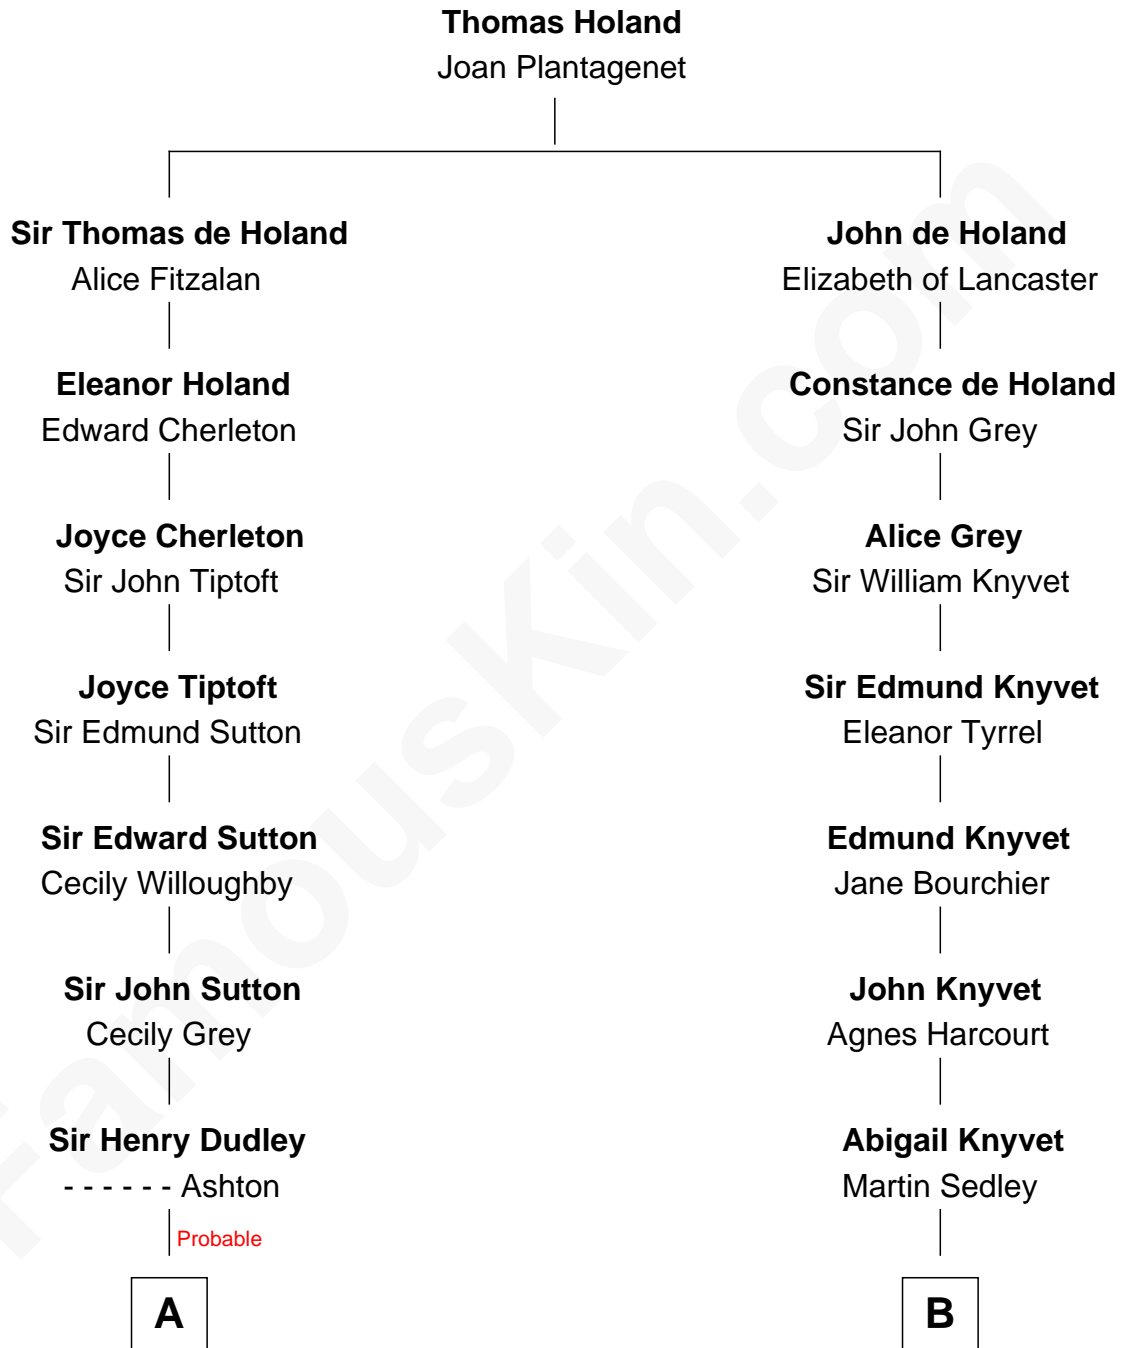

FamousKin.com Relationship Chart of

Dick Clark

Radio and TV Host

18th cousin 2 times removed of

Carly Fiorina

CEO of Hewlett-Packard

C

Julia Fuller Barnard
Richard Augustus Clark