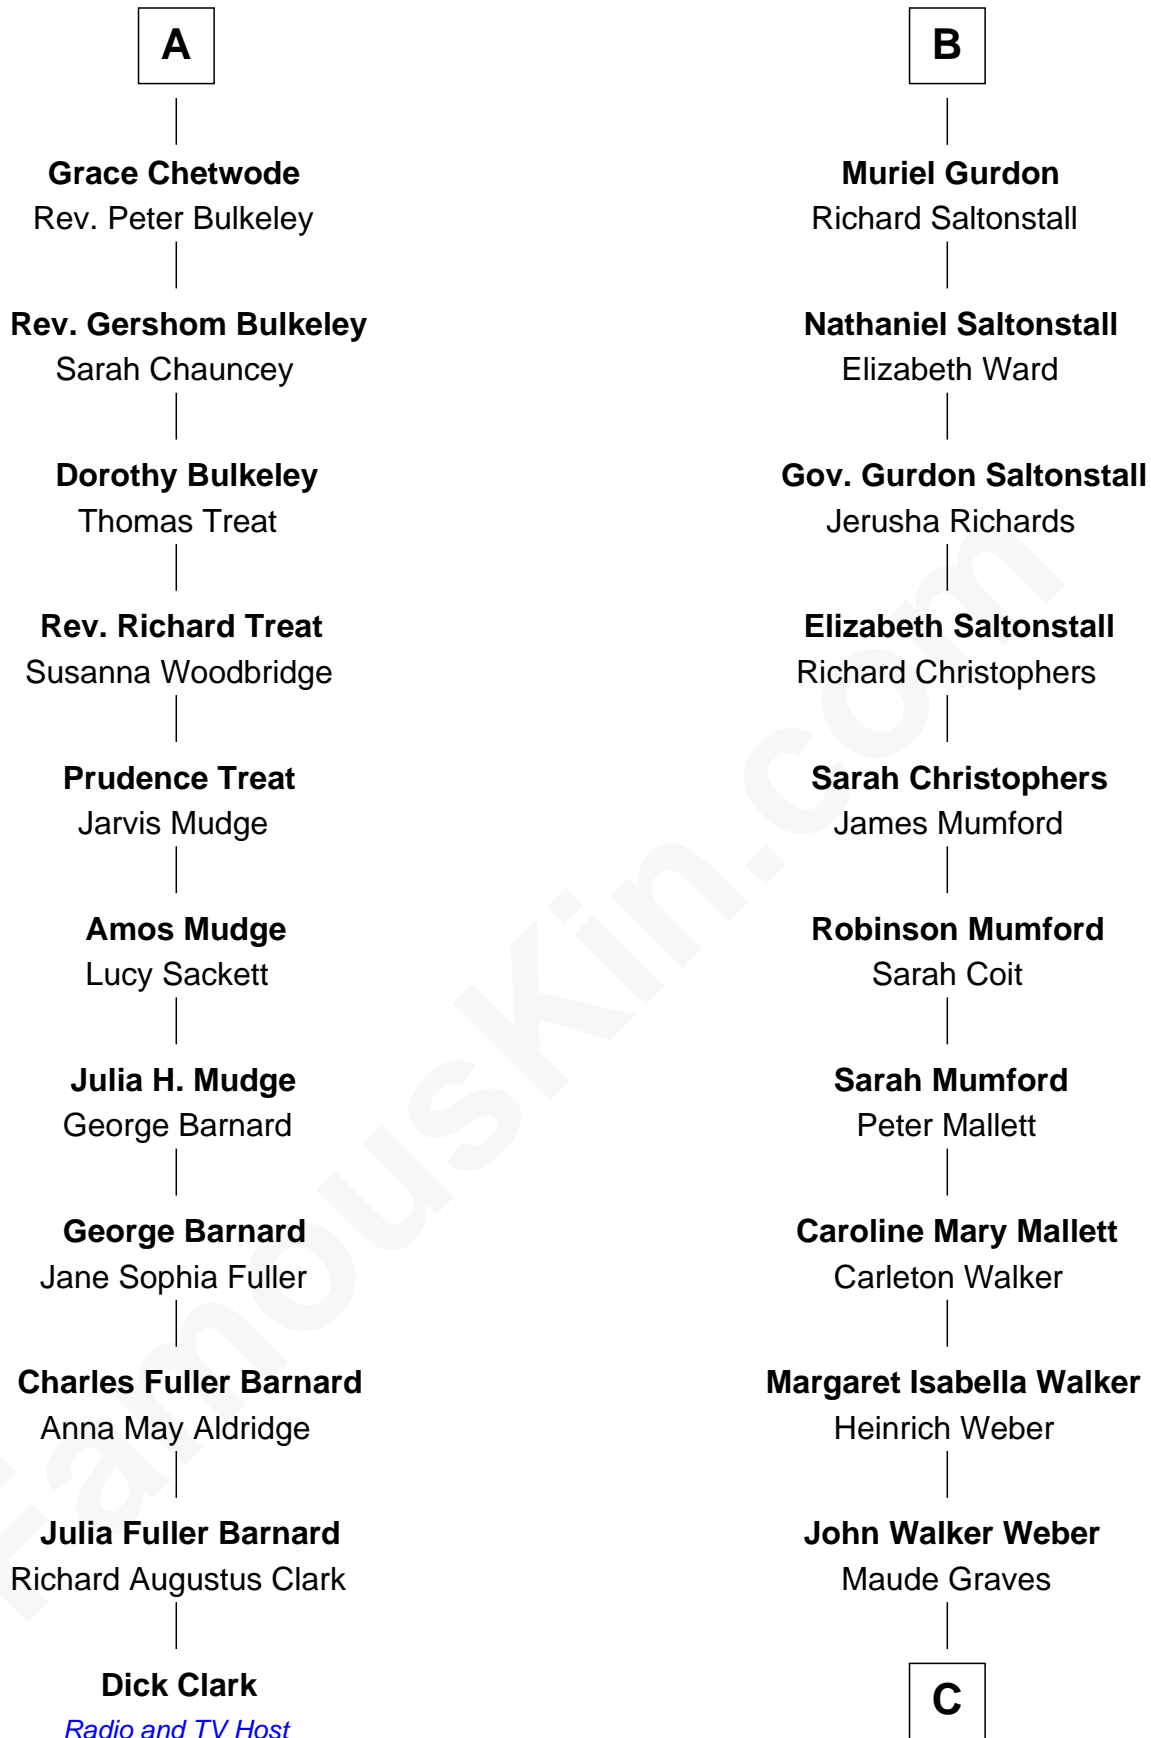

FamousKin.com Relationship Chart of

Dick Clark

Radio and TV Host

17th cousin 2 times removed of

Carly Fiorina

CEO of Hewlett-Packard

Elizabeth Fitzalan

with husband
Sir Robert Goushill

with husband
Sir Thomas Mowbray

C

—
Cara Carleton Weber

Harold Marvin Sneed

—
Joseph Tyree Sneed

Madelon Montross Juergens

—
Carly Fiorina

CEO of Hewlett-Packard