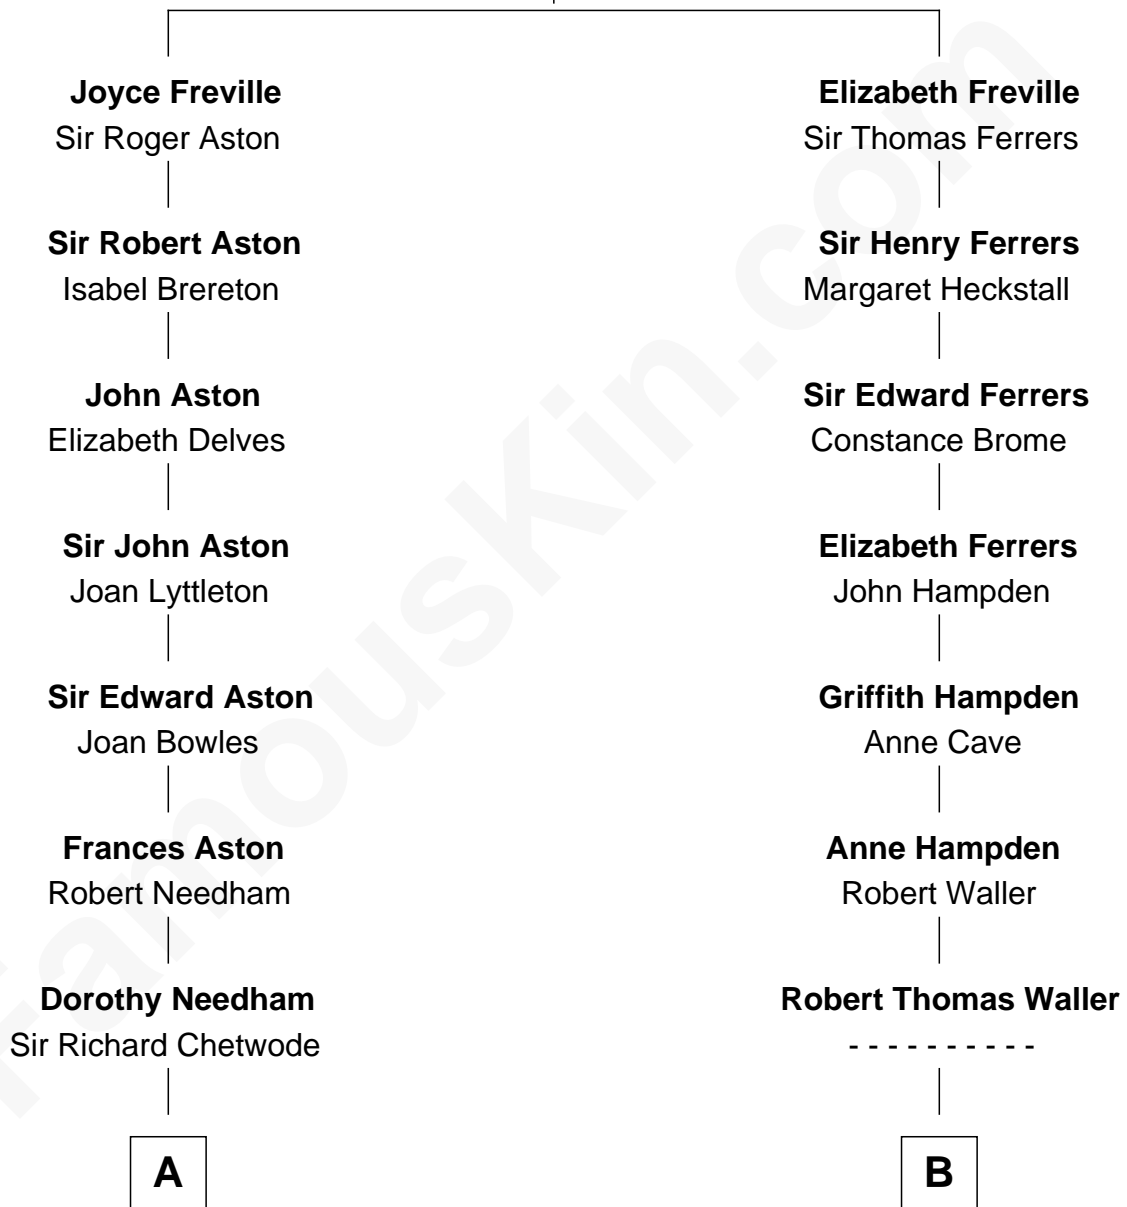

FamousKin.com Relationship Chart of

Dick Clark

Radio and TV Host

16th cousin 1 time removed of

John McCain

U.S. Senator from Arizona

Sir Baldwin Freville

Maude le Scrope