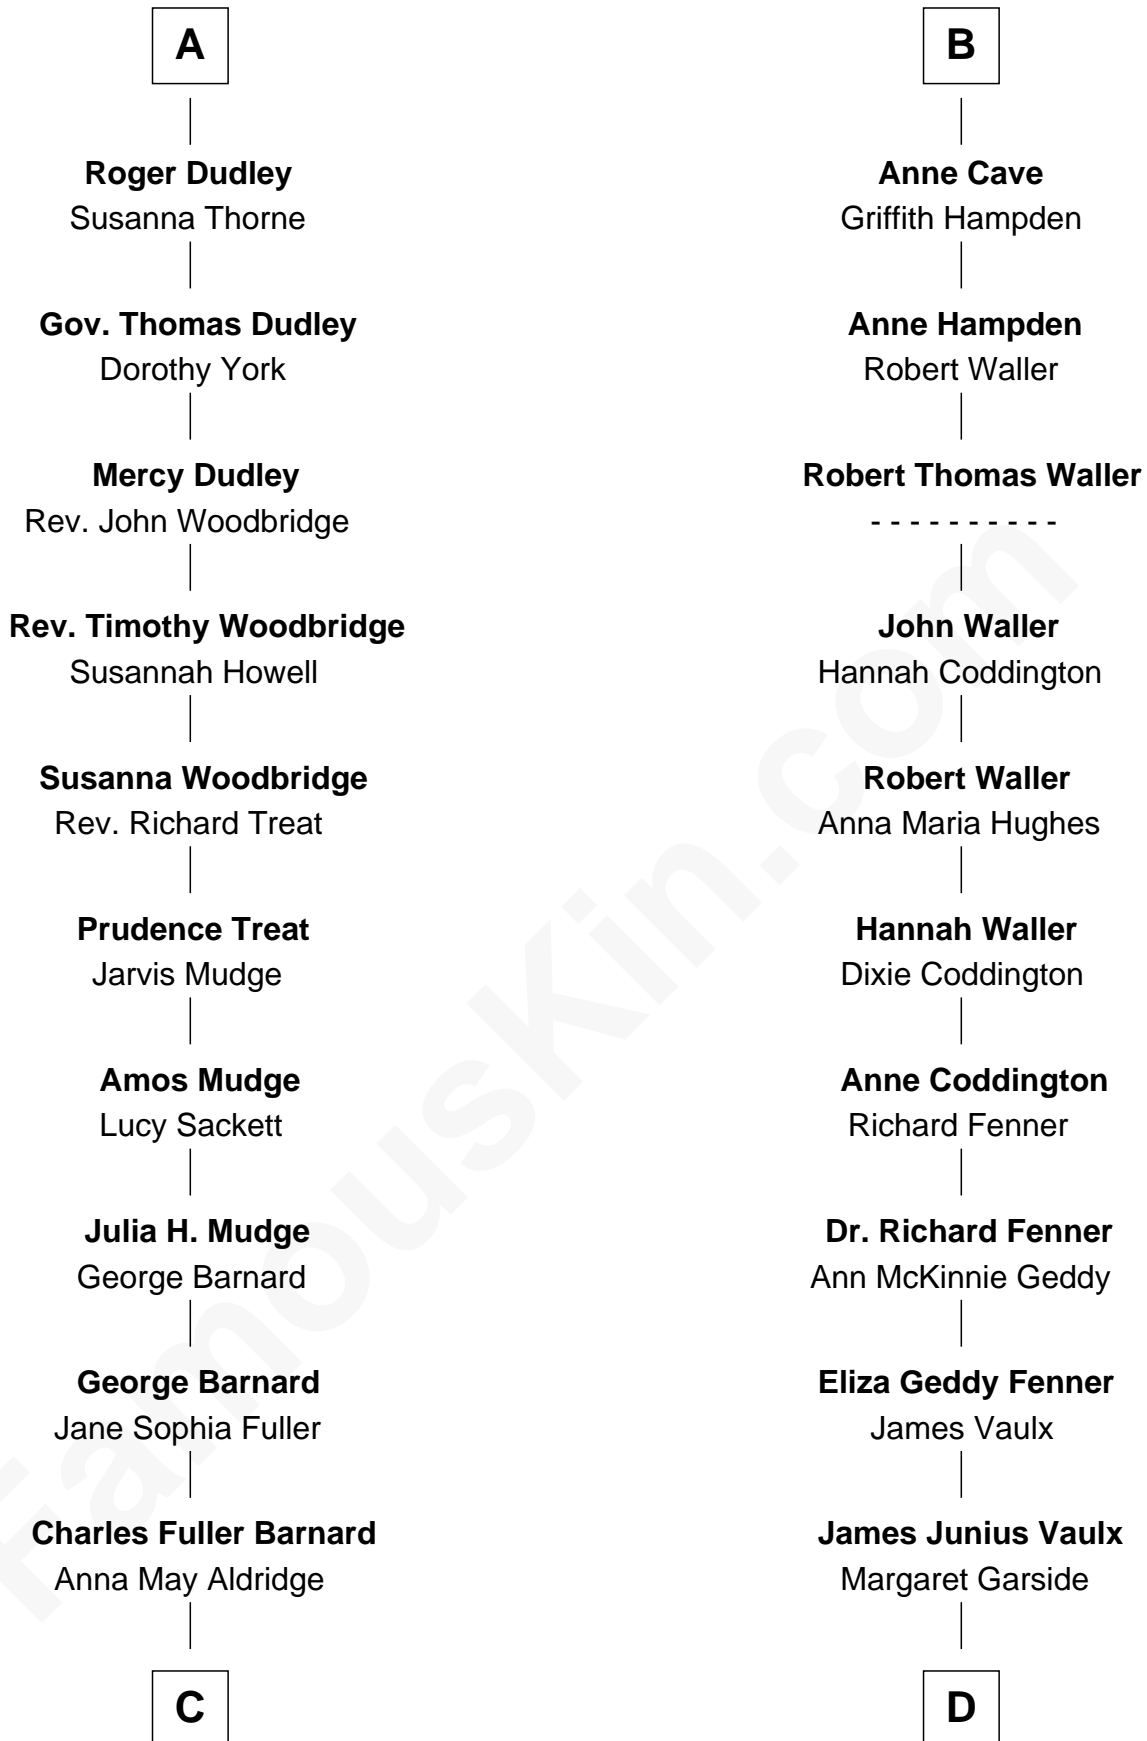

FamousKin.com Relationship Chart of

Dick Clark

Radio and TV Host

18th cousin 1 time removed of

John McCain

U.S. Senator from Arizona

Sir Reynold de Grey

Eleanor le Strange

Sir Reynold Grey

Margaret de Ros

Margaret Grey

Sir William Bonville

William Bonville

Elizabeth Harington

William Bonville

Katherine Neville

Elizabeth Boteler

Thomas Lovett

Thomas Lovett

Anne Danvers

Elizabeth Lovett

Anthony Cave

B

C

Julia Fuller Barnard
Richard Augustus Clark

Dick Clark
Radio and TV Host

D

Katherine Davey Vault
Adm. John Sidney McCain

Adm. John Sidney McCain
Roberta Wright

John McCain
U.S. Senator from Arizona

FamousKin.com