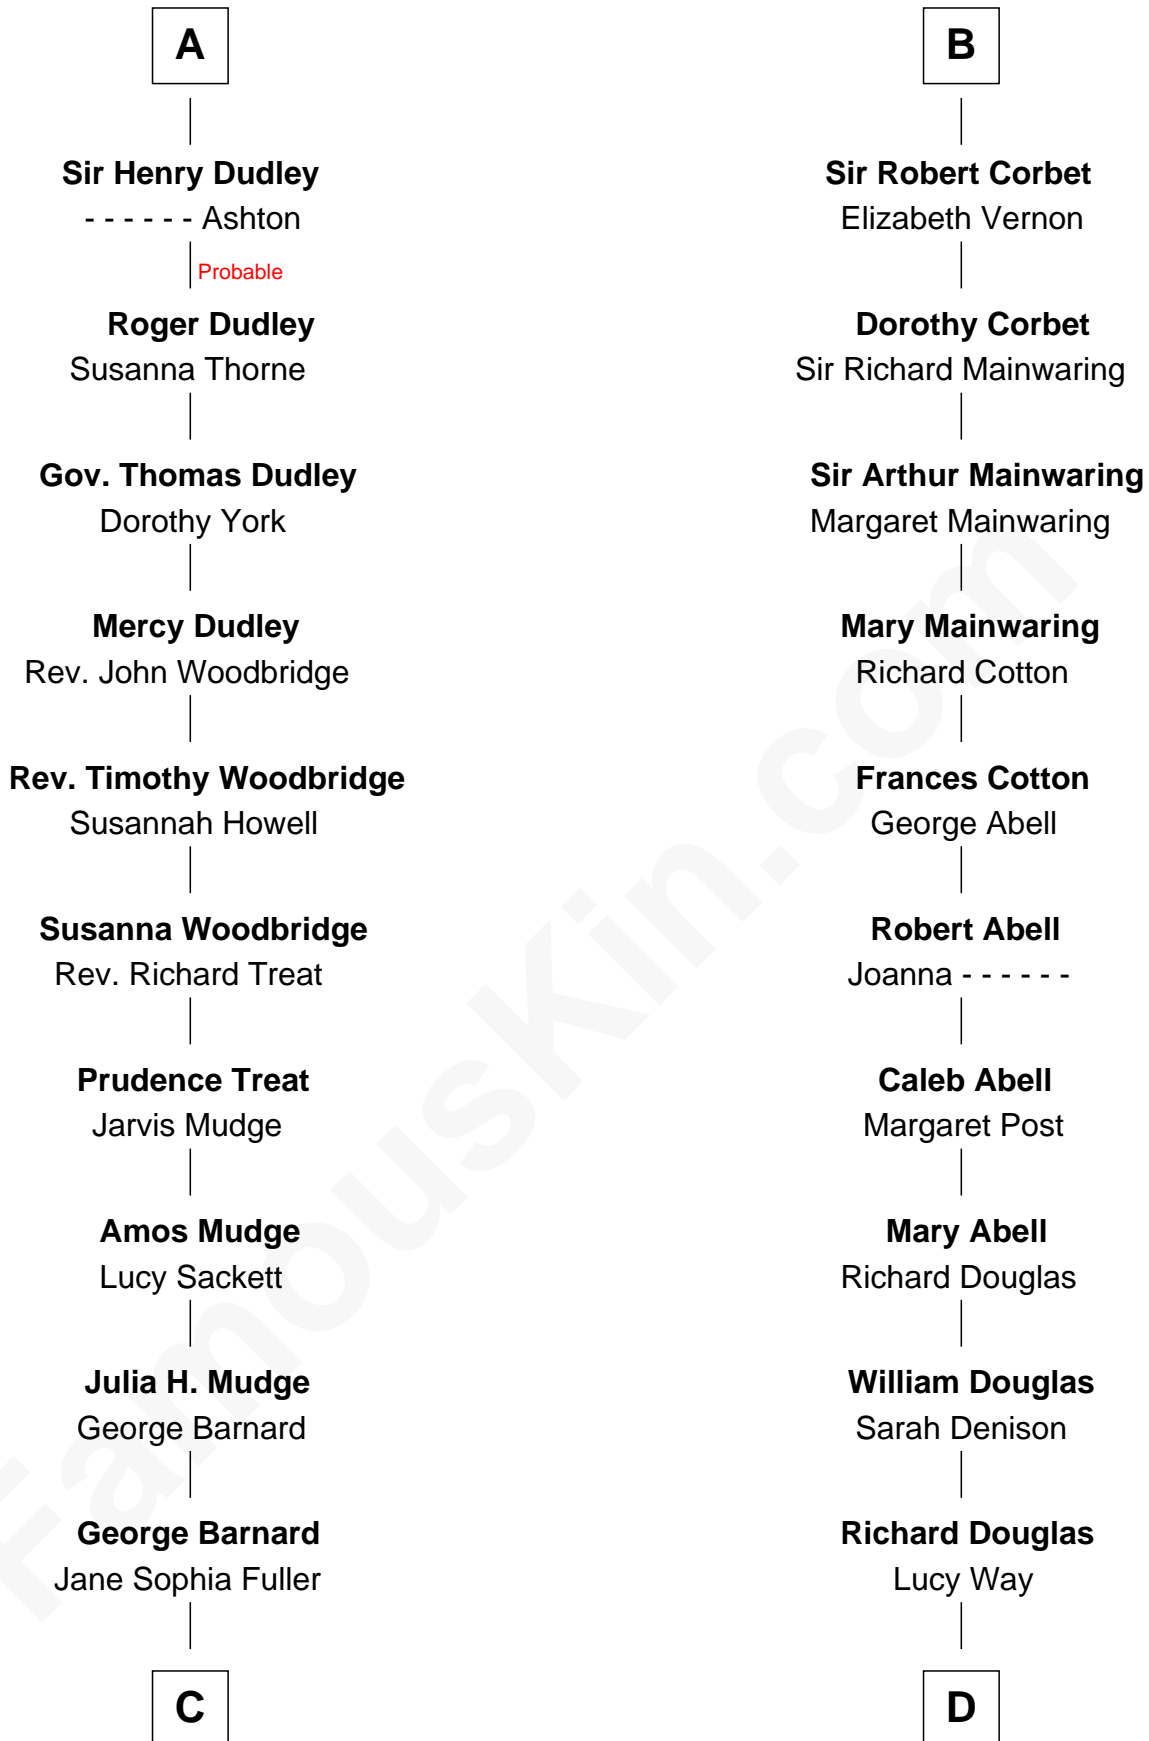

FamousKin.com Relationship Chart of

Dick Clark

Radio and TV Host

19th cousin 1 time removed of

Melvyn Douglas

Movie Actor

C

Charles Fuller Barnard

Anna May Aldridge

Julia Fuller Barnard

Richard Augustus Clark

Dick Clark

Radio and TV Host

D

Erskine Douglas

Sophia Garrett

Emma Jane Douglas

Col. George Taliaferro Shackelford

Lena Priscilla Shackelford

Edouard Gregory Hesselberg

Melvyn Douglas

Movie Actor

FamousKin.com