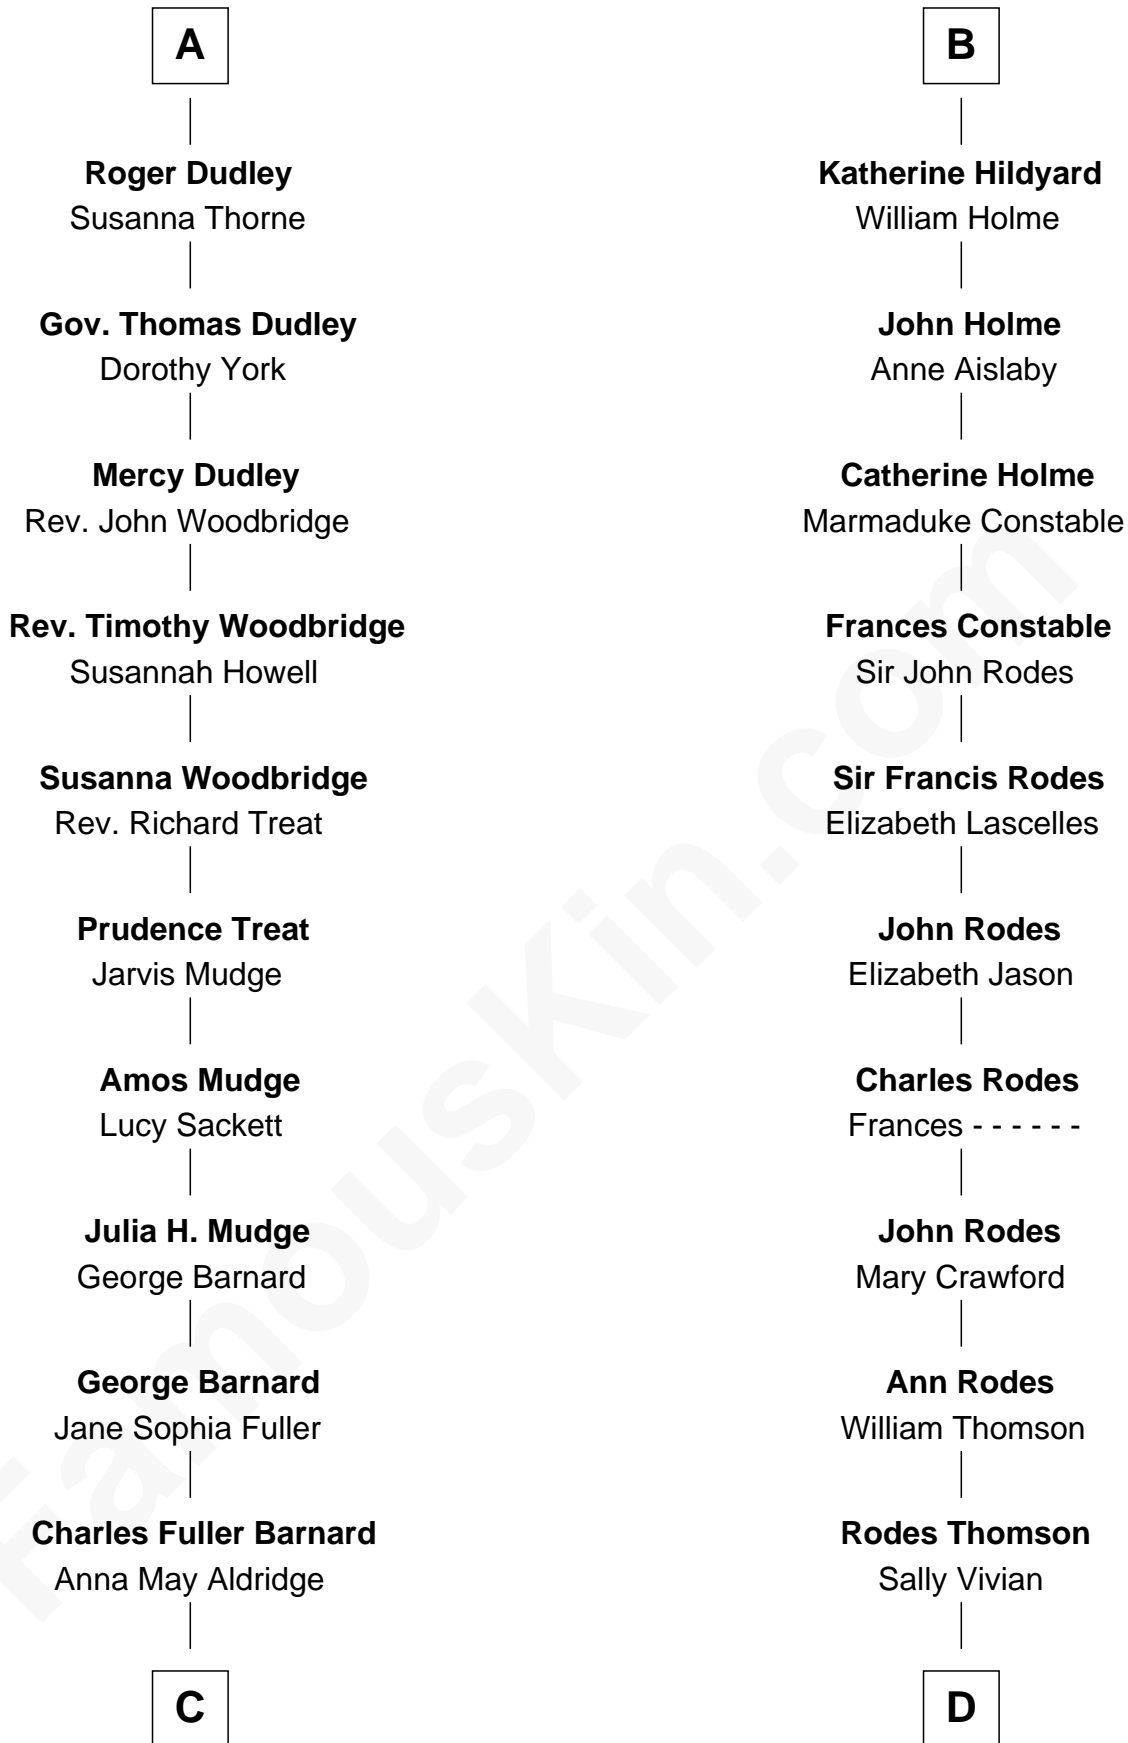

FamousKin.com Relationship Chart of

Dick Clark

Radio and TV Host

18th cousin 3 times removed of

Melvyn Douglas

Movie Actor

Edward III, King of England

Philippa of Hainault

C

Julia Fuller Barnard
Richard Augustus Clark

Dick Clark
Radio and TV Host

D

Nancy Thomson
Thomas Johnson Garrett

Sophia Garrett
Erskine Douglas

Emma Jane Douglas
Col. George Taliaferro Shackelford

Lena Priscilla Shackelford
Edouard Gregory Hesselberg