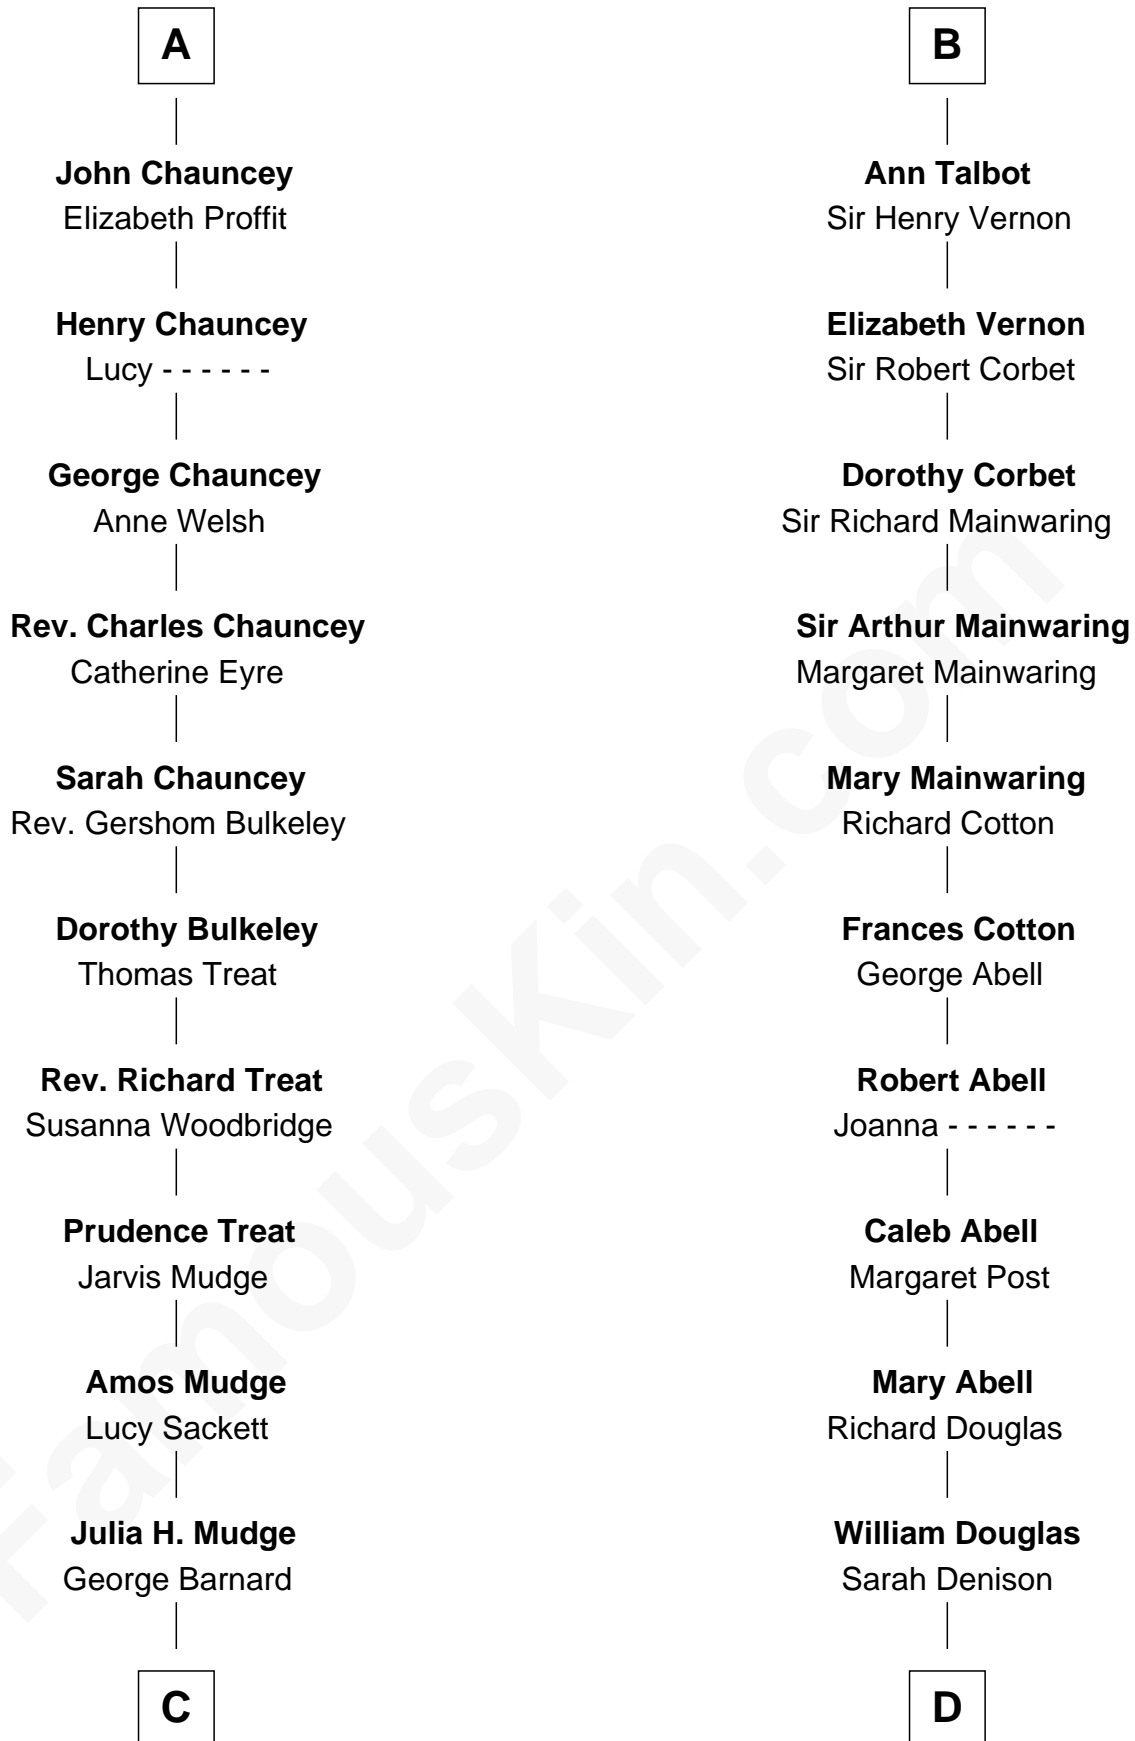

FamousKin.com Relationship Chart of

Dick Clark

Radio and TV Host

20th cousin 1 time removed of

Melvyn Douglas

Movie Actor

C

George Barnard
Jane Sophia Fuller

Charles Fuller Barnard
Anna May Aldridge

Julia Fuller Barnard
Richard Augustus Clark

Dick Clark
Radio and TV Host

D

Richard Douglas
Lucy Way

Erskine Douglas
Sophia Garrett

Emma Jane Douglas
Col. George Taliaferro Shackelford