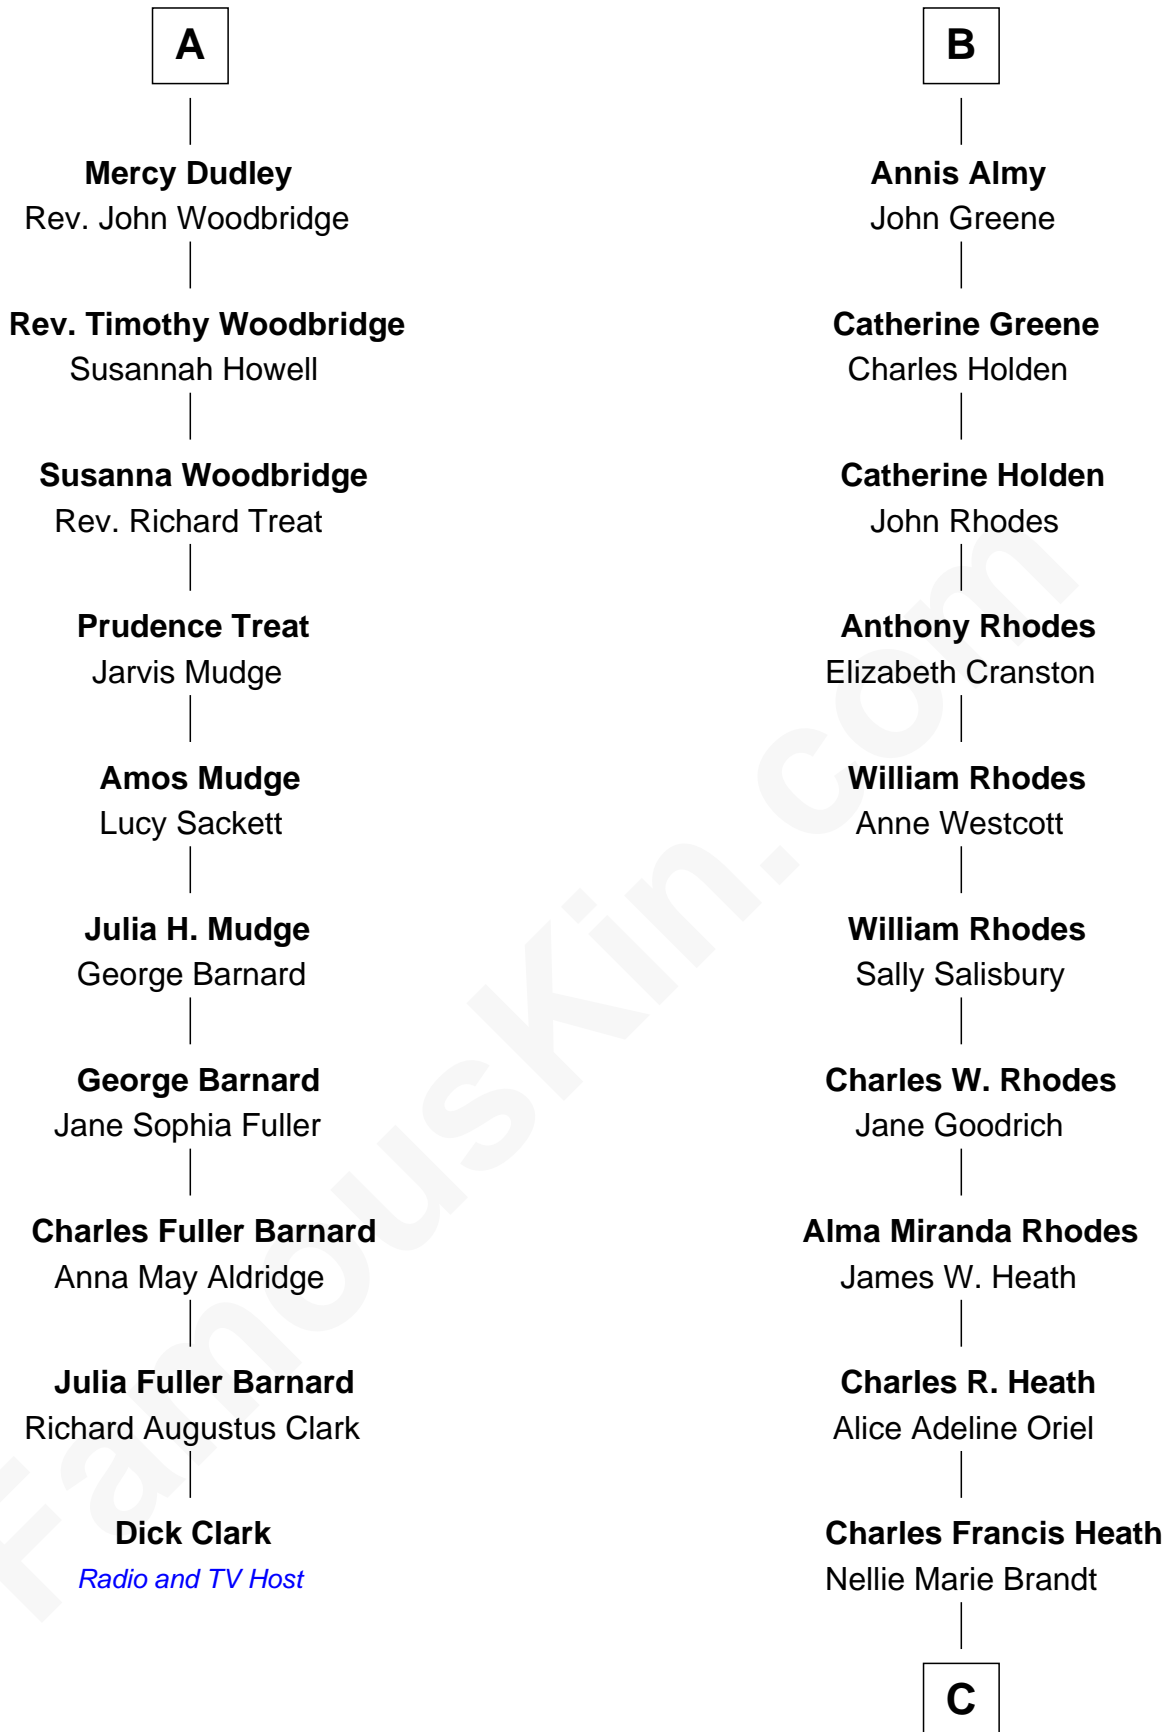

FamousKin.com Relationship Chart of

Dick Clark

Radio and TV Host

16th cousin 2 times removed of

Sarah Palin

9th Governor of Alaska

Richard Woodville

Joan Bedlisgate

Gov. Thomas Dudley
Dorothy York

A

Joan Woodville

William Haute

Alice Haute

Sir John Fogge

Margaret Fogge
Sir Humphrey Stafford

Sir Humphrey Stafford
Margaret Tame

Ellen Stafford
Thomas Barlow

Stafford Barlow

Audrey Barlow
William Almy

B

C

Charles Richard Heath

Sarah Sheeran

Sarah Palin