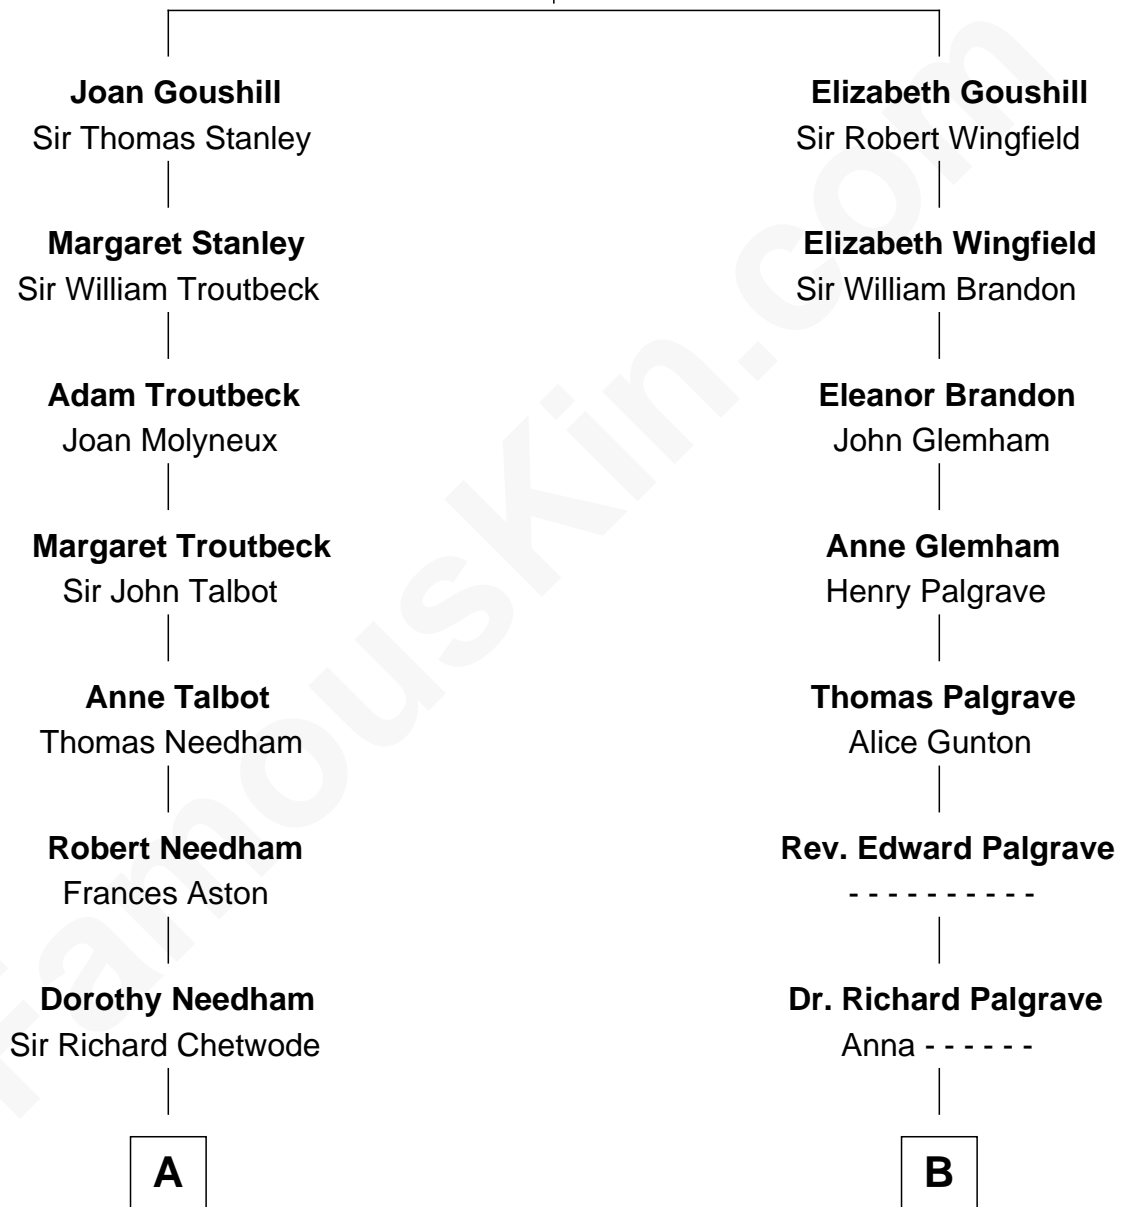

# FamousKin.com Relationship Chart of

**Dick Clark**

*Radio and TV Host*

17th cousin 2 times removed of

**Sarah Palin**

*9th Governor of Alaska*

**Sir Robert Goushill**

Elizabeth Fitzalan

**C**

**Charles Francis Heath**  
Nellie Marie Brandt

**Charles Richard Heath**  
Sarah Sheeran

**Sarah Palin**  
*9th Governor of Alaska*

FamousKin.com