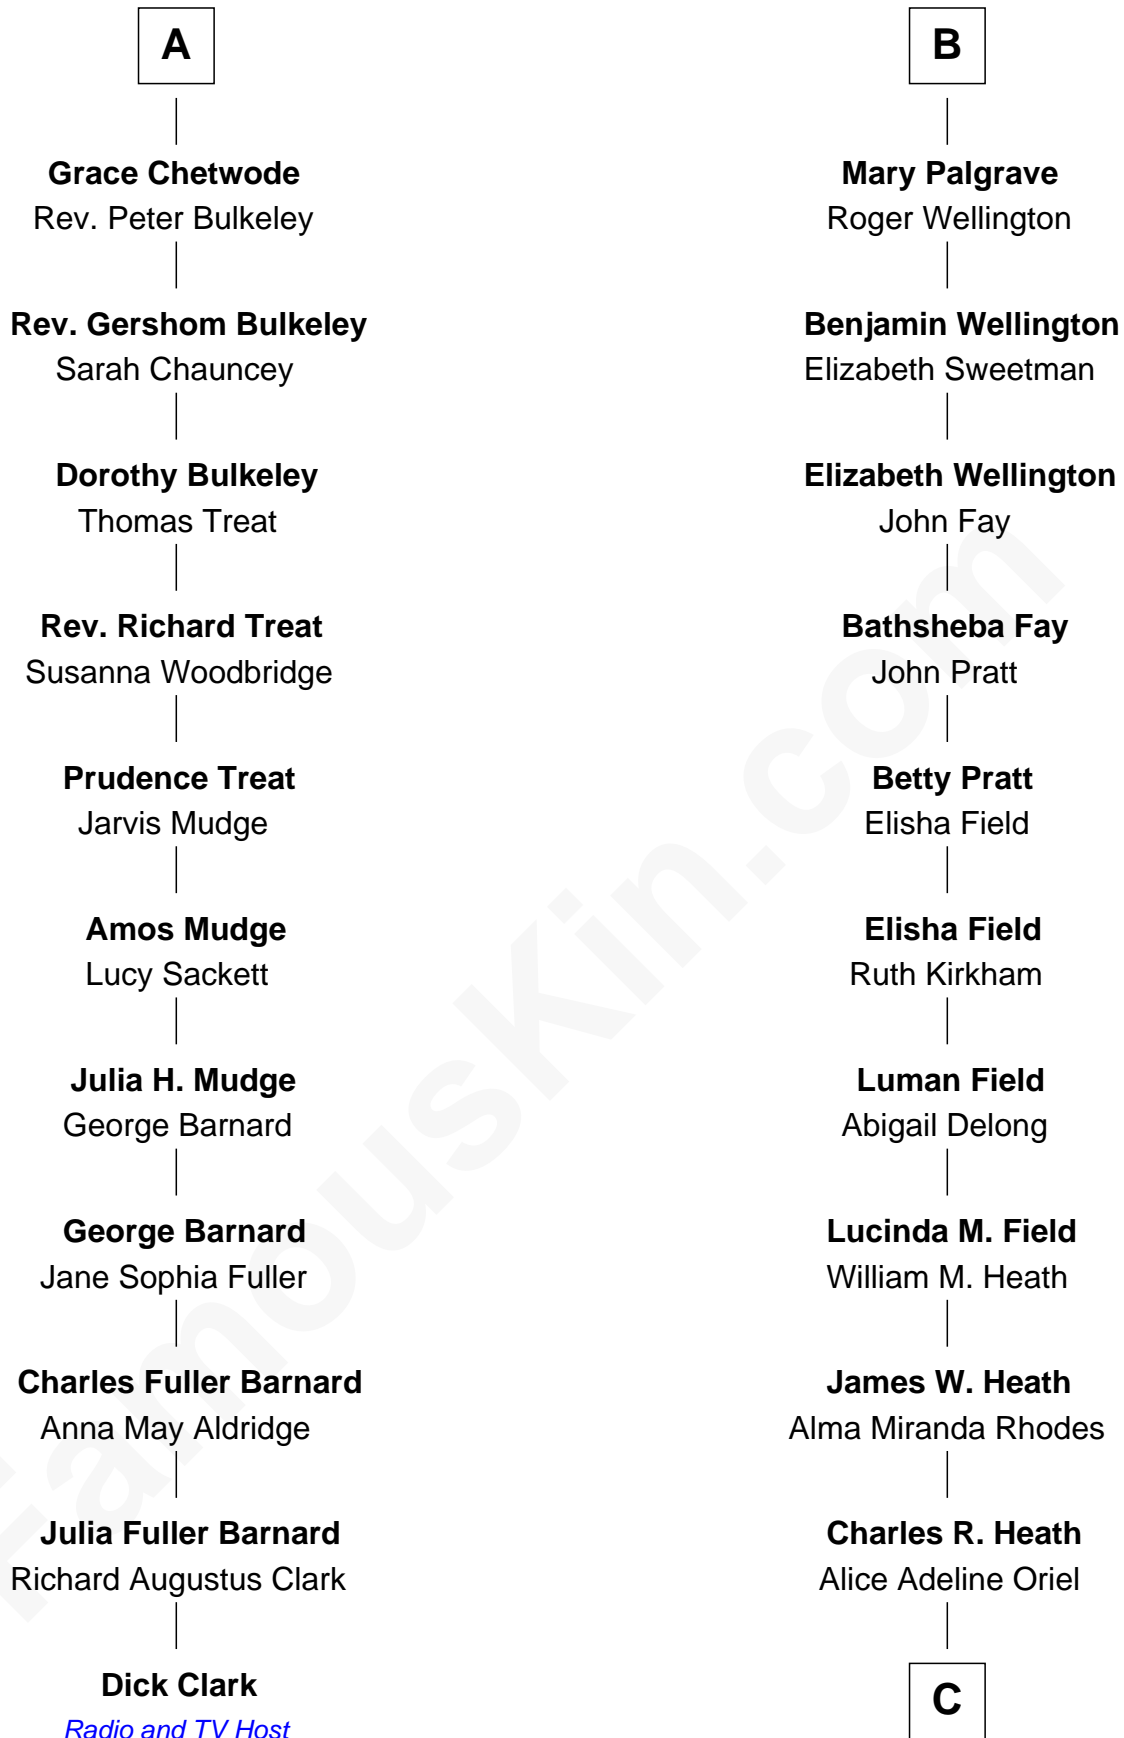

# FamousKin.com Relationship Chart of

**Dick Clark**

*Radio and TV Host*

17th cousin 2 times removed of

**Sarah Palin**

*9th Governor of Alaska*

**Sir Robert Goushill**

Elizabeth Fitzalan

**C**

**Charles Francis Heath**  
Nellie Marie Brandt

**Charles Richard Heath**  
Sarah Sheeran

**Sarah Palin**  
*9th Governor of Alaska*

FamousKin.com