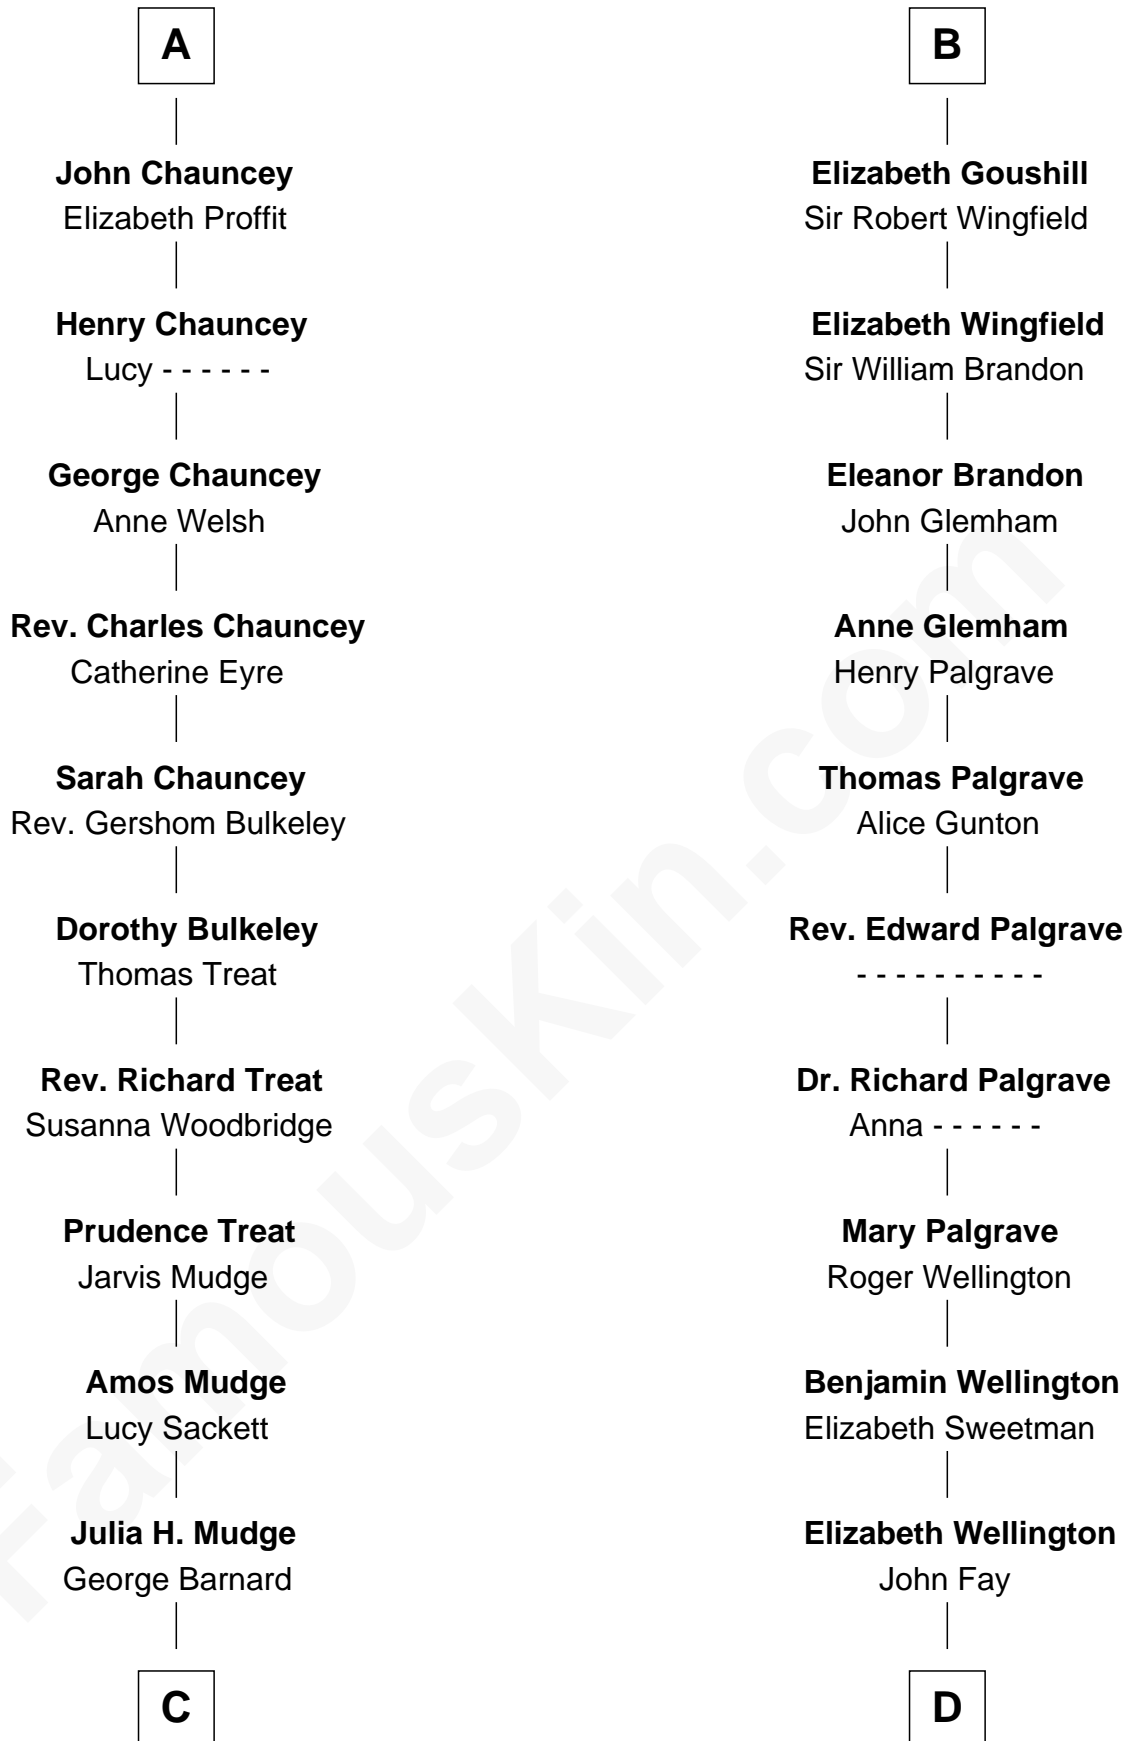

FamousKin.com Relationship Chart of

Dick Clark

Radio and TV Host

20th cousin of

Shubael D. Childs

Founder of S.D. Childs & Company

C

George Barnard
Jane Sophia Fuller

Charles Fuller Barnard
Anna May Aldridge

Julia Fuller Barnard
Richard Augustus Clark

Dick Clark
Radio and TV Host

D

Benjamin Fay
Martha Miles

Benjamin Fay
Beulah Stow

Beulah Fay
Josiah Childs

Shubael D. Childs
Founder of S.D. Childs & Company