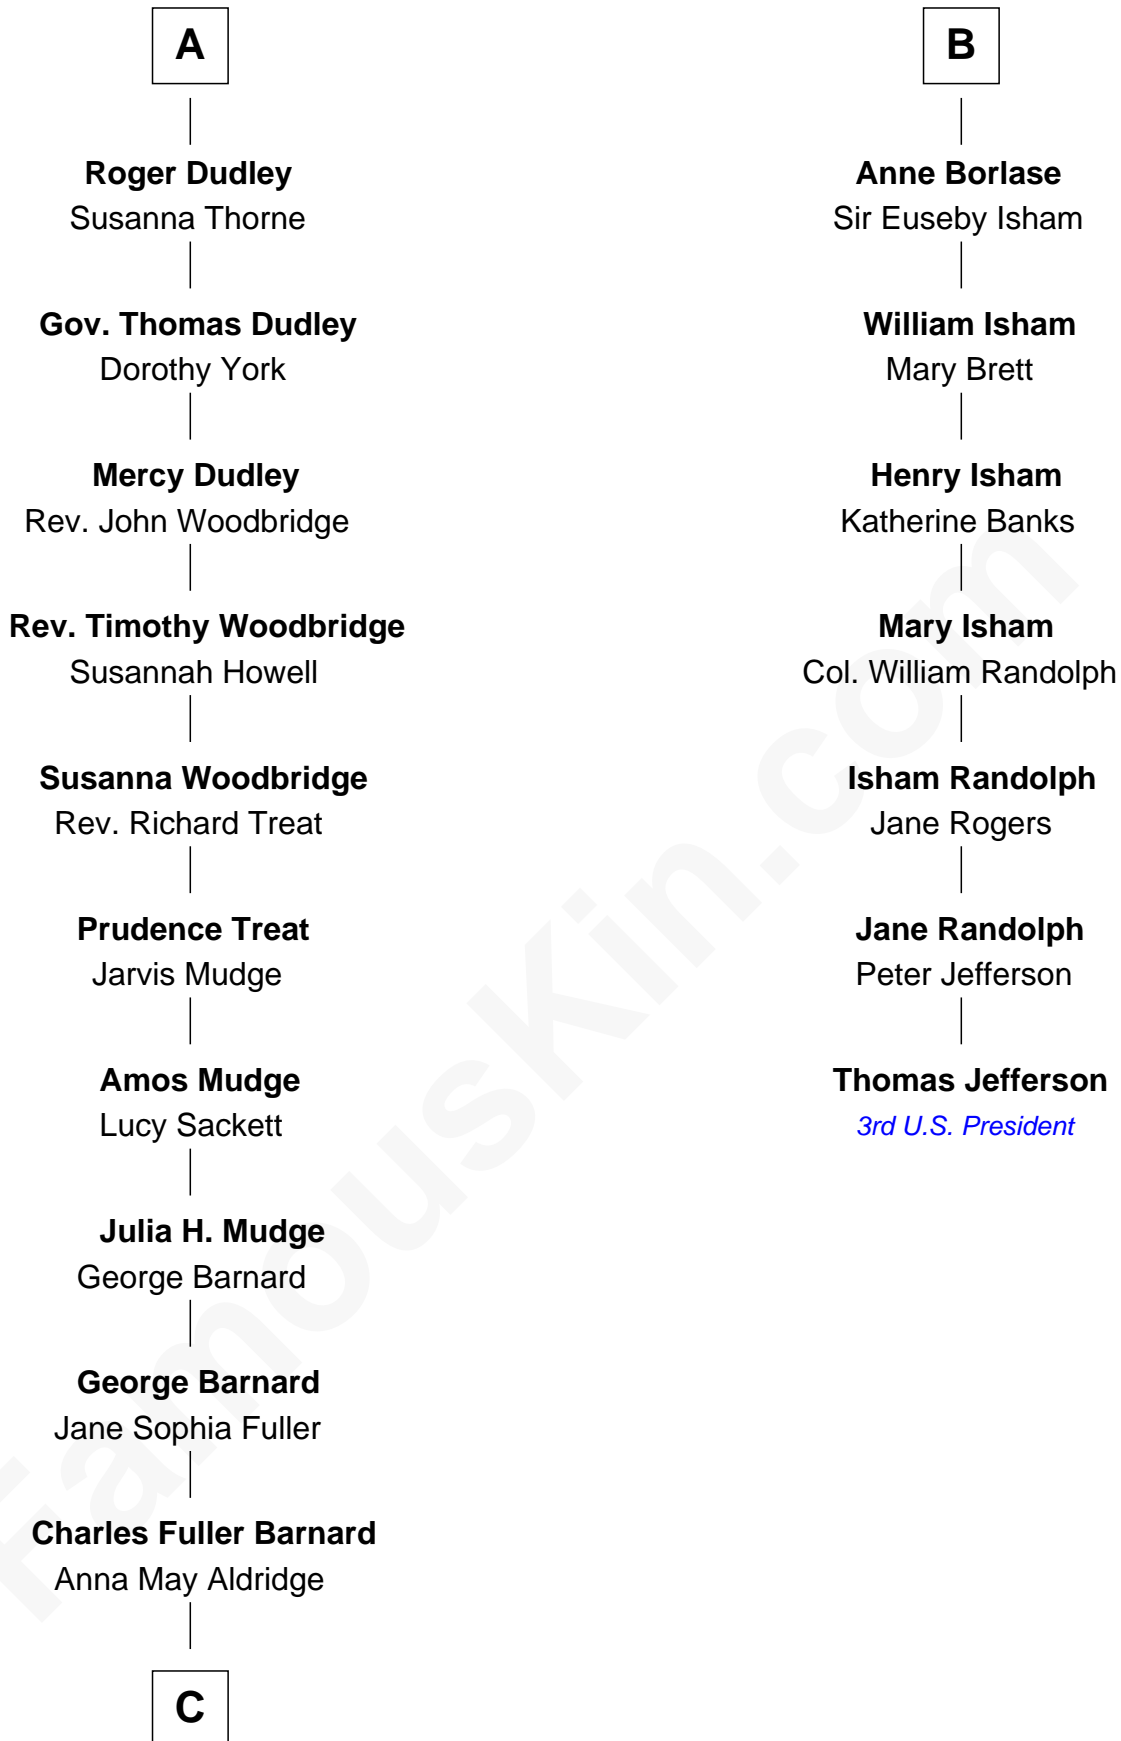

FamousKin.com Relationship Chart of

Dick Clark

Radio and TV Host

13th cousin 5 times removed of

Thomas Jefferson

3rd U.S. President and Signer of the Declaration of Independence

Sir Philip le Despencer

Elizabeth - - - - -

Alice le Despenser

Sir John Sutton

Sir John Sutton

Constance Blount

Sir John Sutton

Elizabeth Berkeley

Sir Edmund Sutton

Joyce Tiptoft

Sir Philip le Despencer

Elizabeth de Tibetot

Margery Despencer

Sir Roger Wentworth

Margaret Wentworth

Sir William Hopton

Margaret Hopton

Sir Philip Booth

Audrey Booth

Sir William de Lytton

Sir Robert Lytton

Frances Cavalery

Anne Lytton

Sir John Borlase

B

C