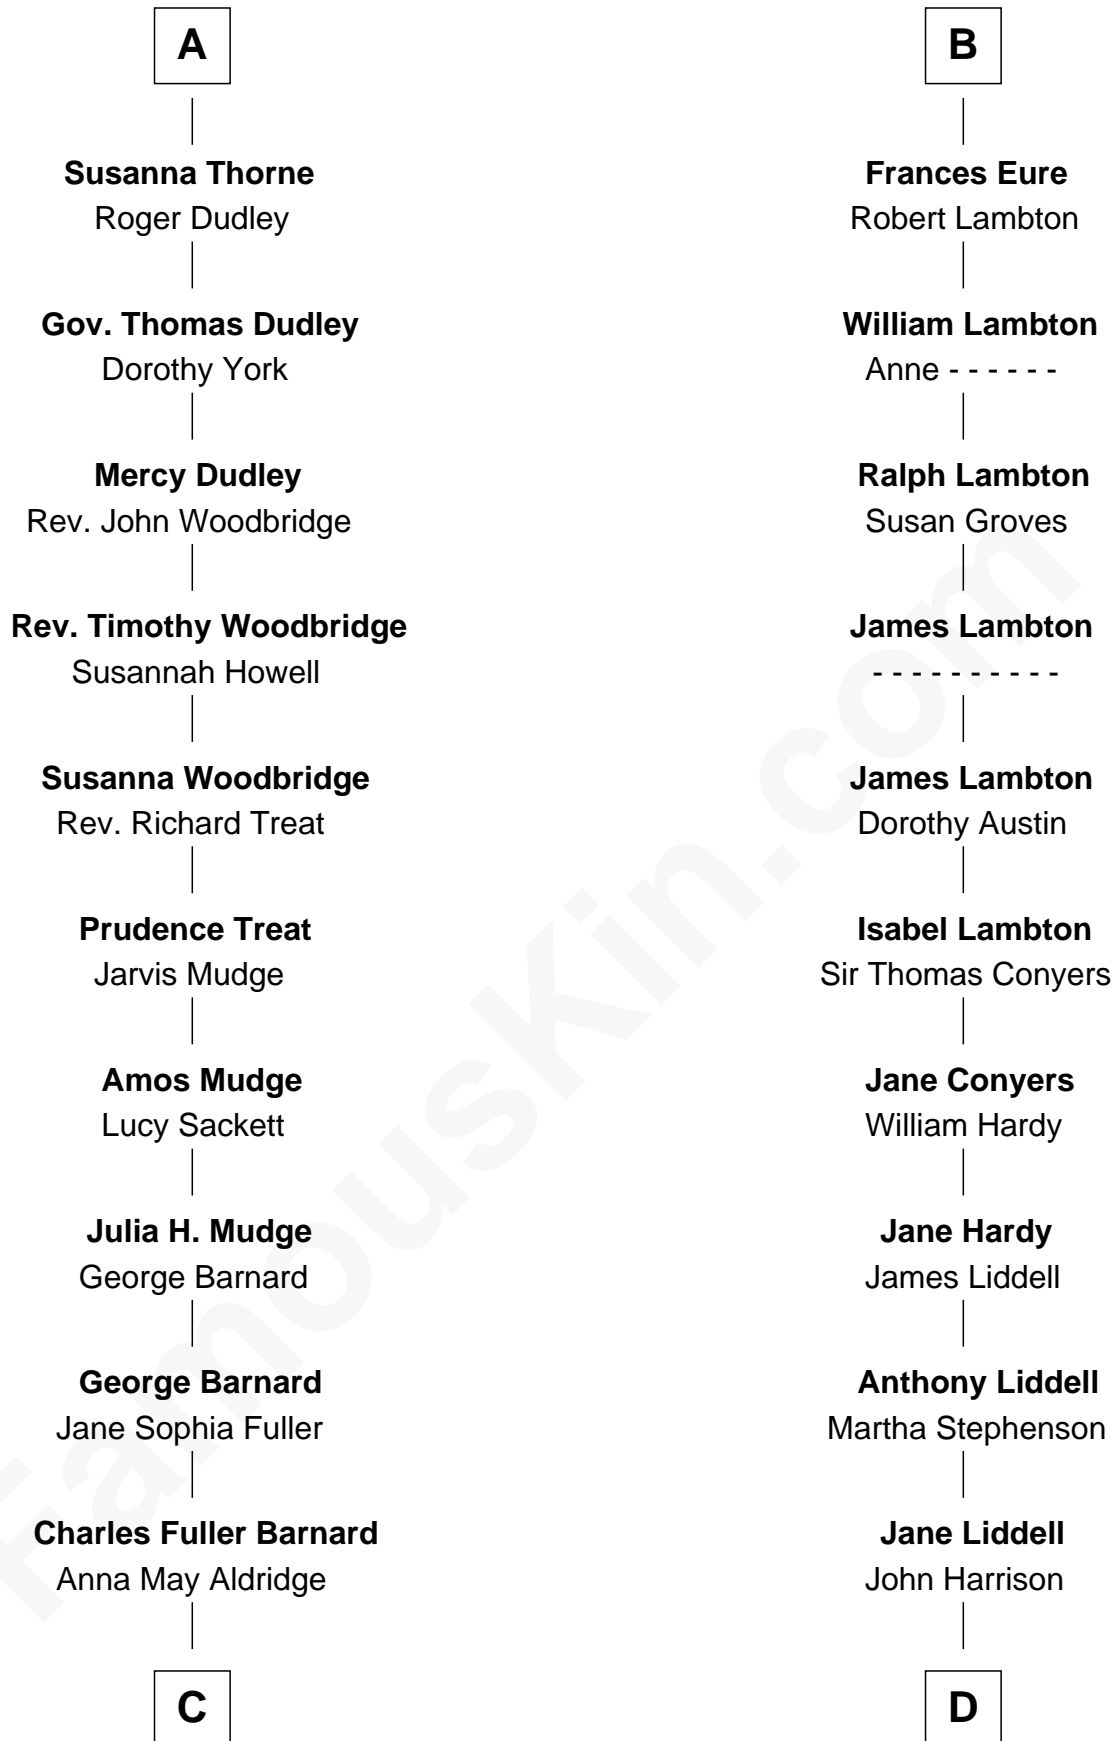

FamousKin.com Relationship Chart of

Dick Clark

Radio and TV Host

18th cousin 3 times removed of

Catherine Middleton

Princess of Wales

Sir John Grey

Avice Marmion

C

Julia Fuller Barnard
Richard Augustus Clark

Dick Clark
Radio and TV Host

D

John Harrison
Jane Hill

Thomas Harrison
Elizabeth Mary Temple

Dorothy Harrison
Ronald John James Goldsmith

Carole Elizabeth Goldsmith
Michael Francis Middleton