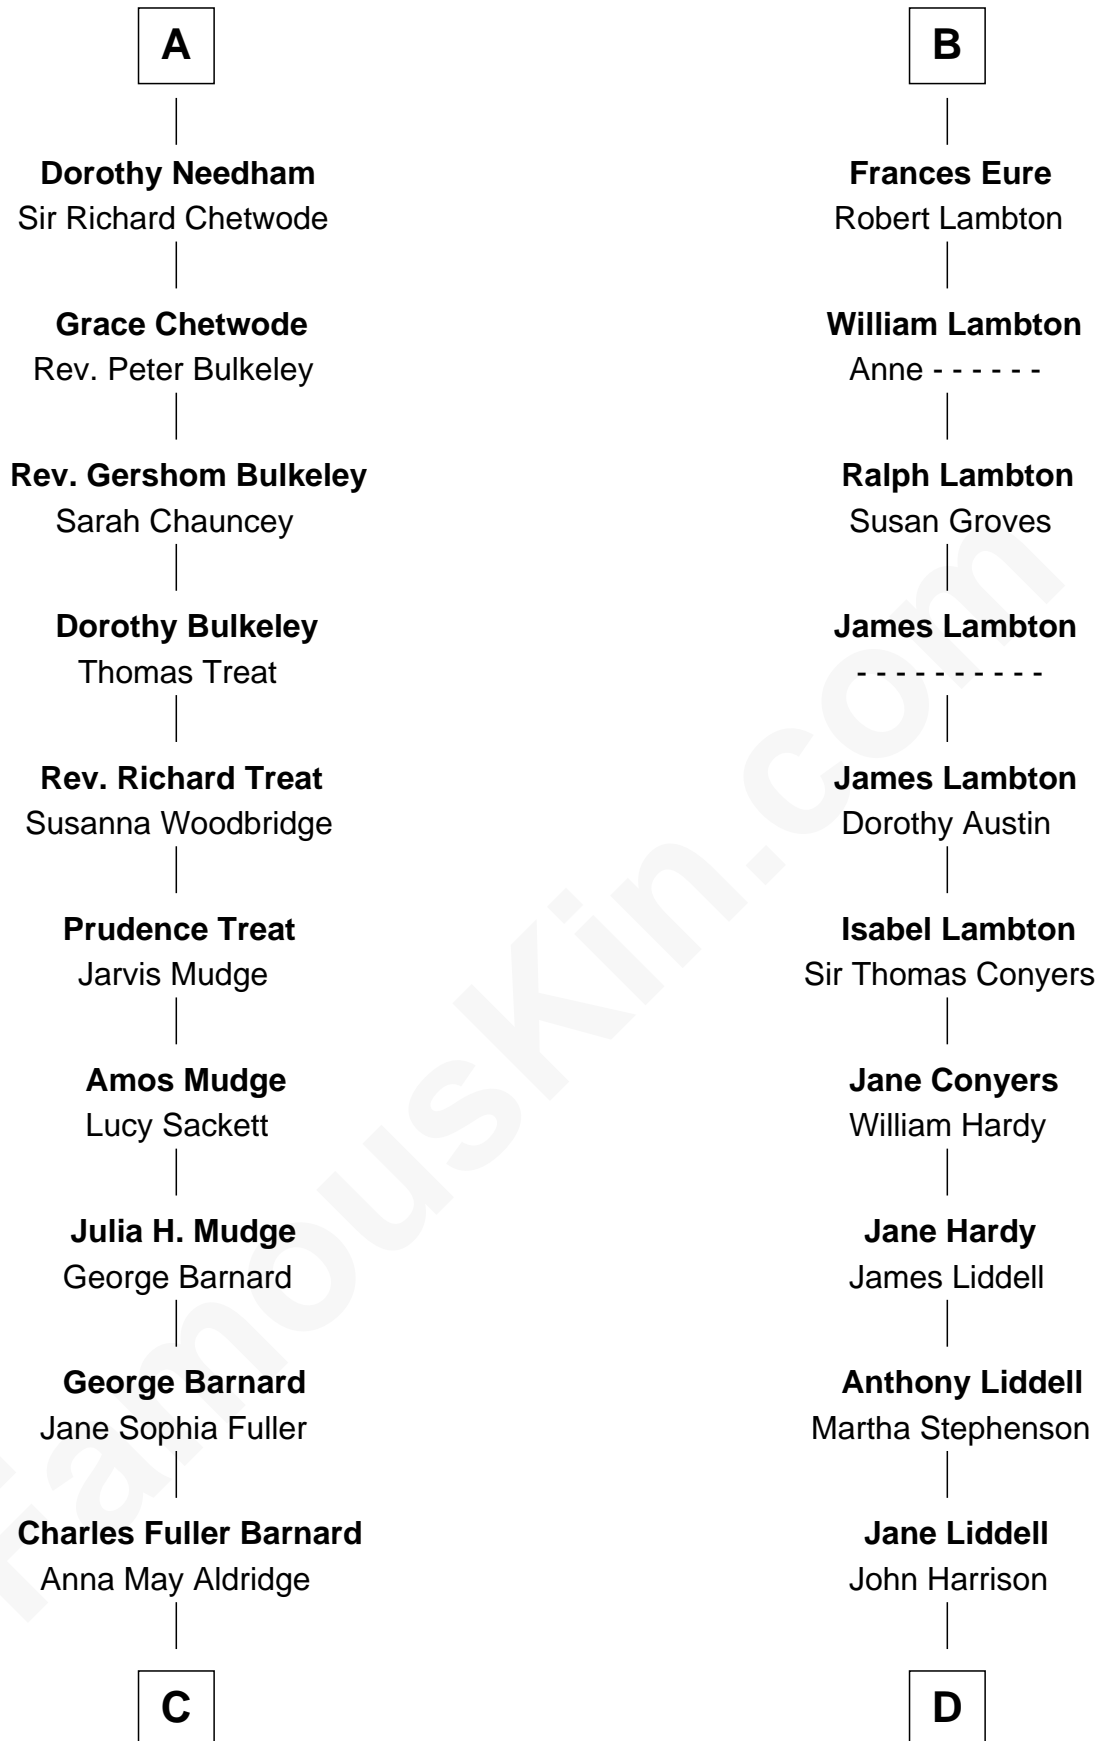

FamousKin.com Relationship Chart of

Dick Clark

Radio and TV Host

18th cousin 3 times removed of

Catherine Middleton

Princess of Wales

John de Welles

Maud de Roos

C

Julia Fuller Barnard
Richard Augustus Clark

Dick Clark
Radio and TV Host

D

John Harrison
Jane Hill

Thomas Harrison
Elizabeth Mary Temple

Dorothy Harrison
Ronald John James Goldsmith

Carole Elizabeth Goldsmith
Michael Francis Middleton