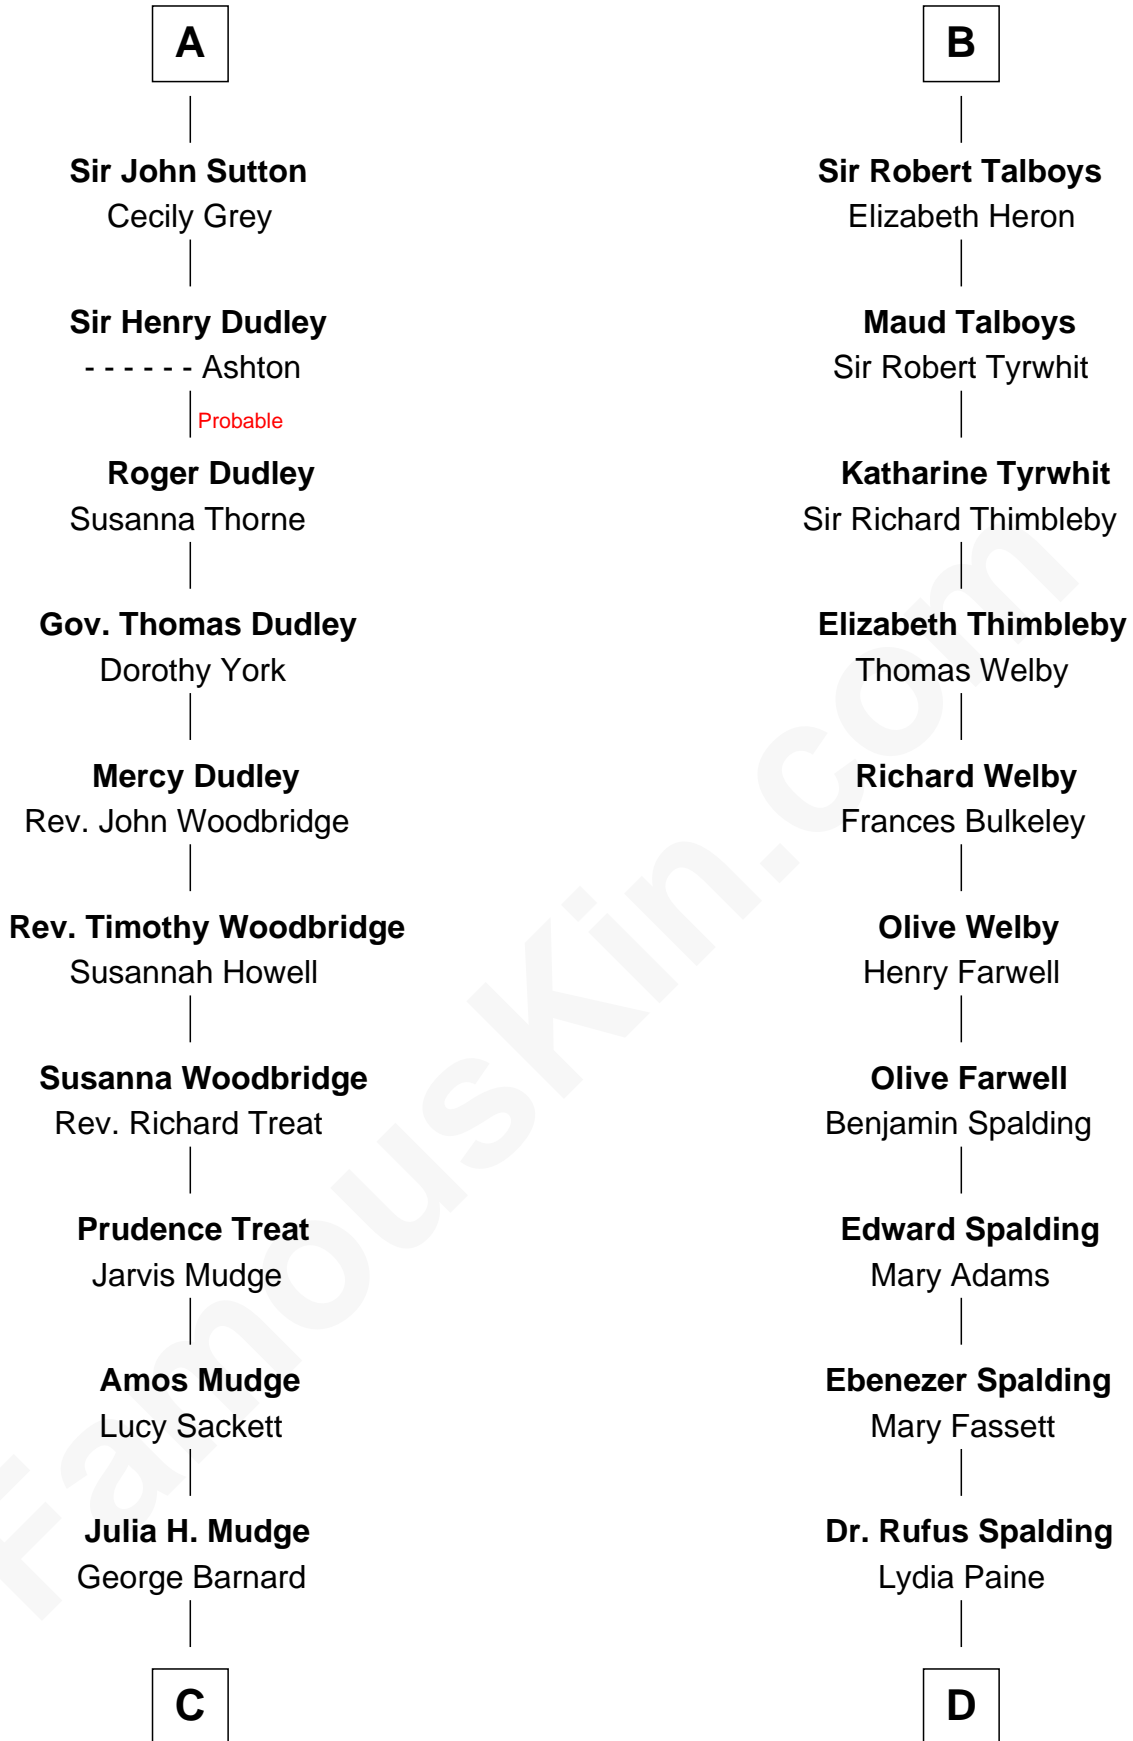

# FamousKin.com Relationship Chart of

**Dick Clark**

*Radio and TV Host*

19th cousin 1 time removed of

**William Rufus Day**

*36th U.S. Secretary of State*

**C**

**George Barnard**  
Jane Sophia Fuller

**Charles Fuller Barnard**  
Anna May Aldridge

**Julia Fuller Barnard**  
Richard Augustus Clark

**Dick Clark**  
*Radio and TV Host*

**D**

**Rufus Paine Spalding**  
Lucretia A. Swift

**Emily Swift Spalding**  
Luther Day

**William Rufus Day**  
*36th U.S. Secretary of State*