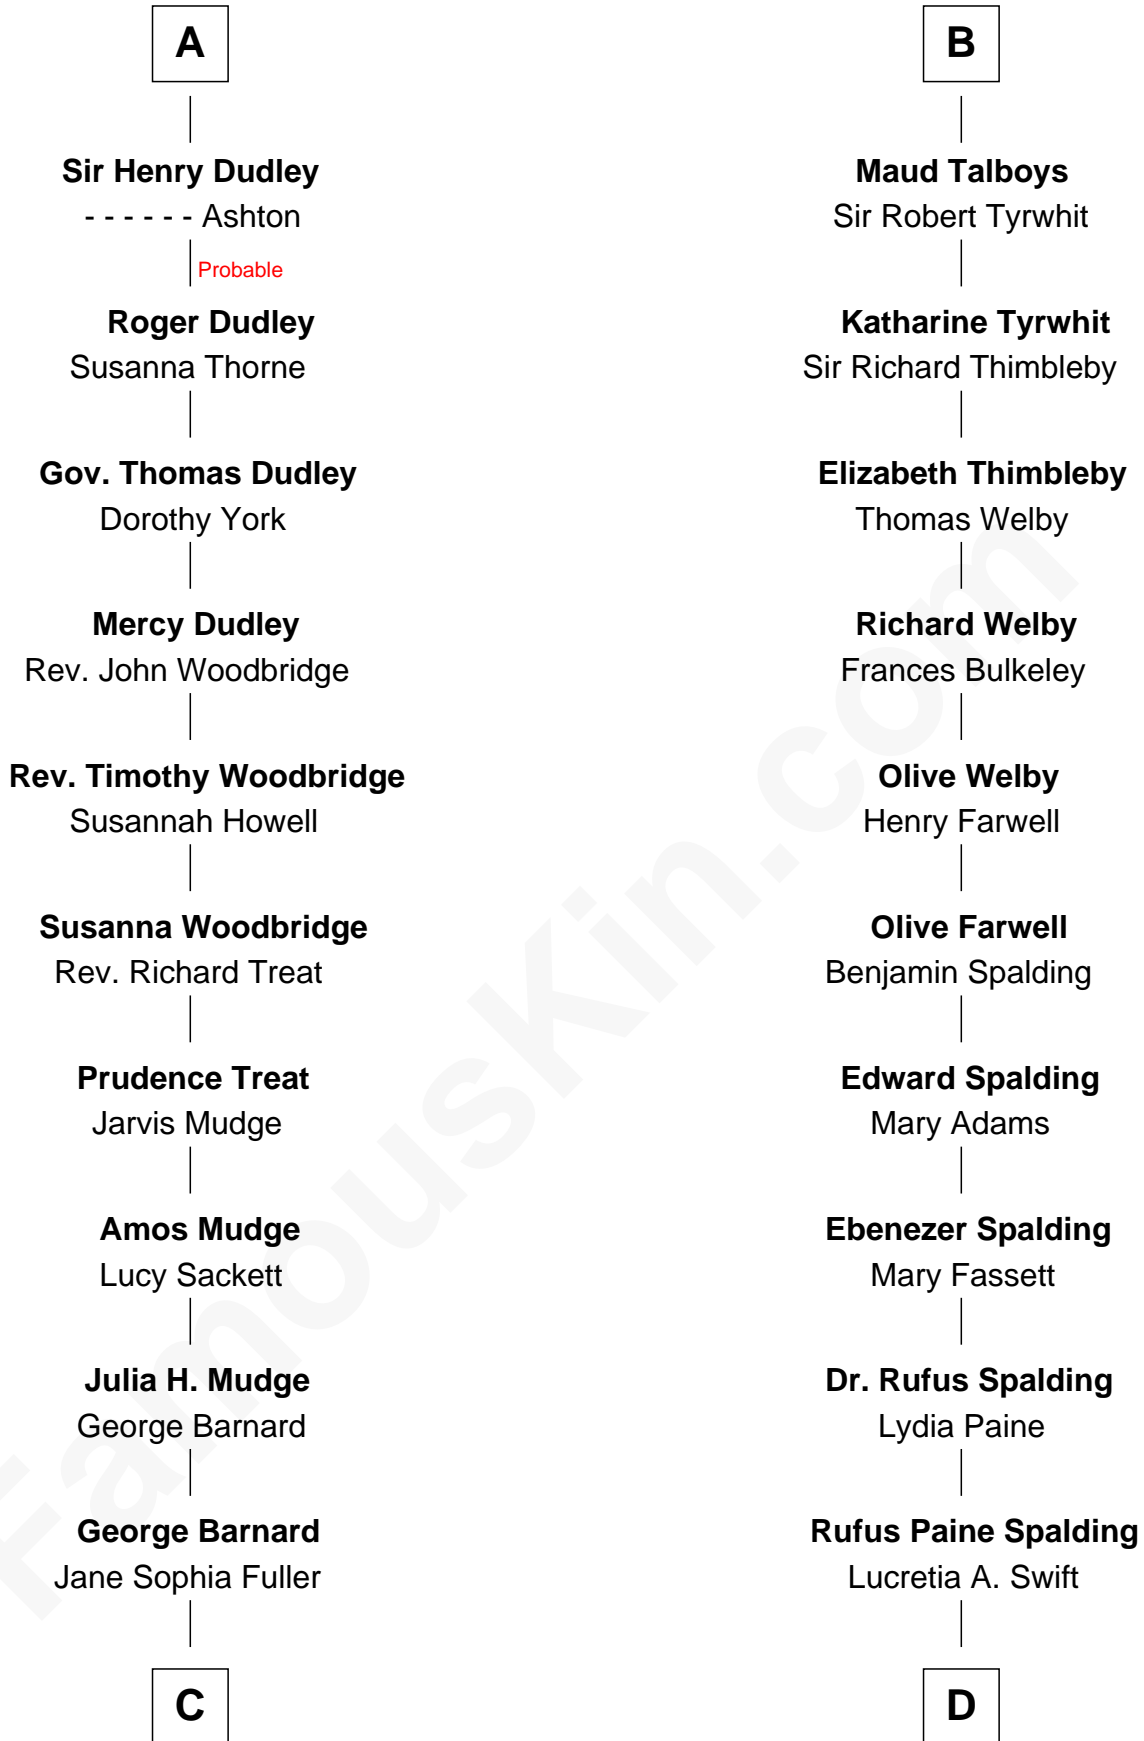

Joyce Tiptoft

Sir Edmund Sutton

Sir Edward Sutton

Cecily Willoughby

Sir John Sutton

Cecily Grey

A

Joan of Lancaster

John de Mowbray

John de Mowbray

Elizabeth de Segrave

Joan de Mowbray

Sir Thomas Grey

Maud Grey

Sir Robert Ogle

Anne Ogle

Sir William Heron

Elizabeth Heron

Sir John Heron

Elizabeth Heron

Sir Robert Talboys

B

C

Charles Fuller Barnard

Anna May Aldridge

Julia Fuller Barnard

Richard Augustus Clark

Dick Clark

Radio and TV Host

D

Emily Swift Spalding

Luther Day