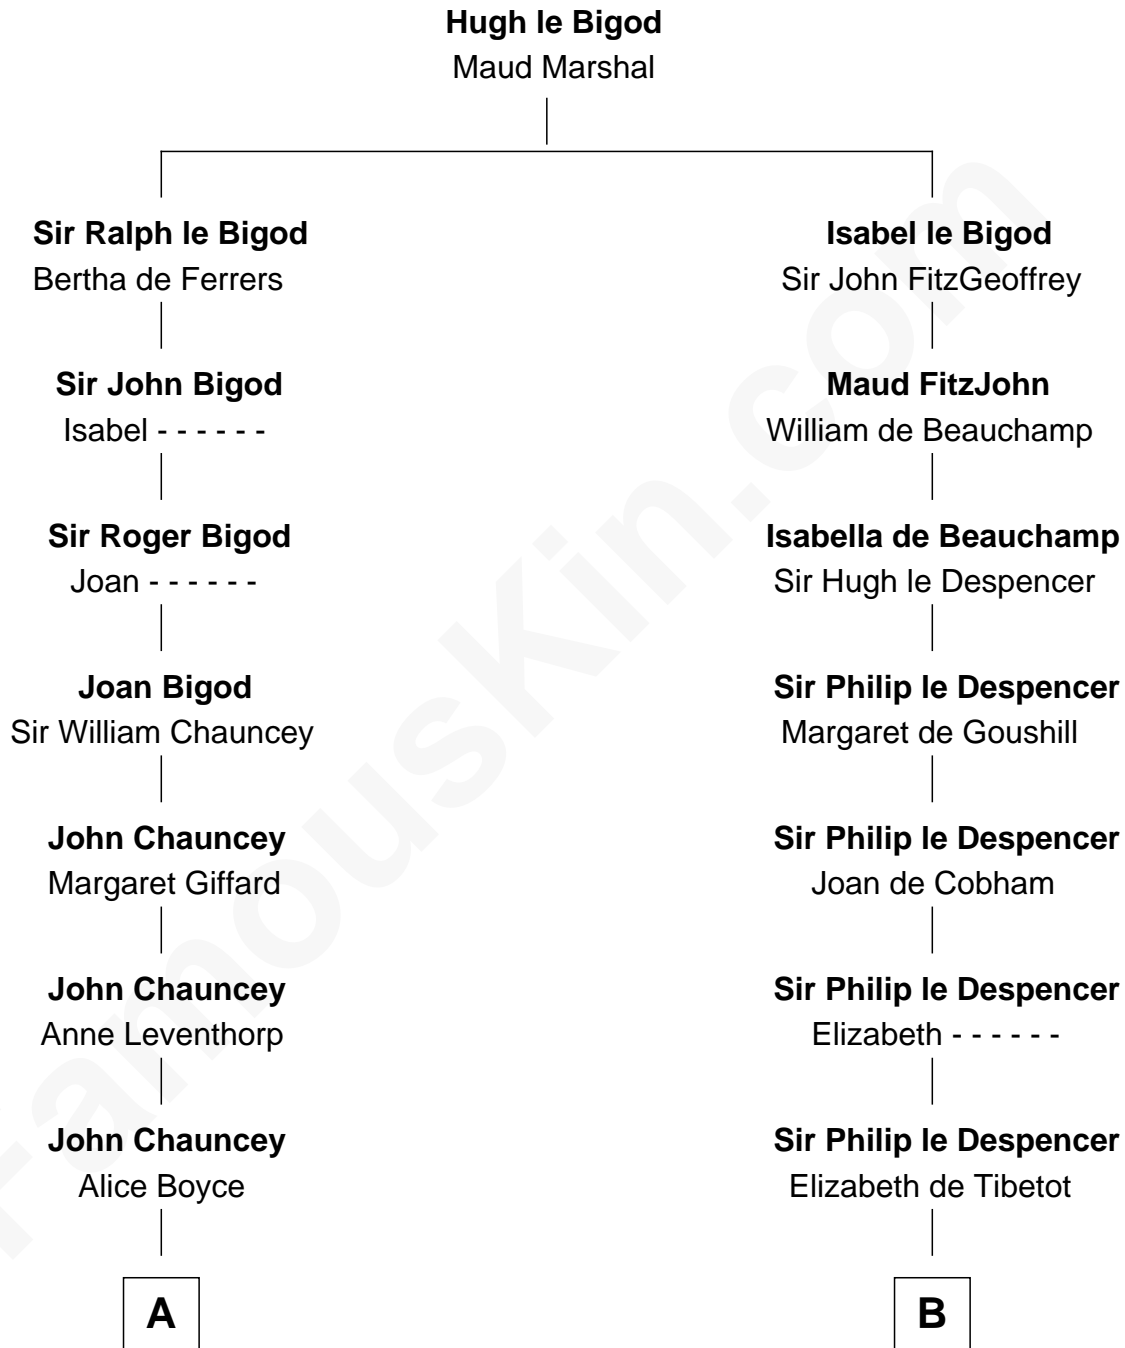

FamousKin.com Relationship Chart of

Dick Clark

Radio and TV Host

20th cousin 1 time removed of

William Rufus Day

36th U.S. Secretary of State

C

George Barnard
Jane Sophia Fuller

Charles Fuller Barnard
Anna May Aldridge

Julia Fuller Barnard
Richard Augustus Clark

Dick Clark
Radio and TV Host

D

Ebenezer Spalding
Mary Fassett

Dr. Rufus Spalding
Lydia Paine

Rufus Paine Spalding
Lucretia A. Swift