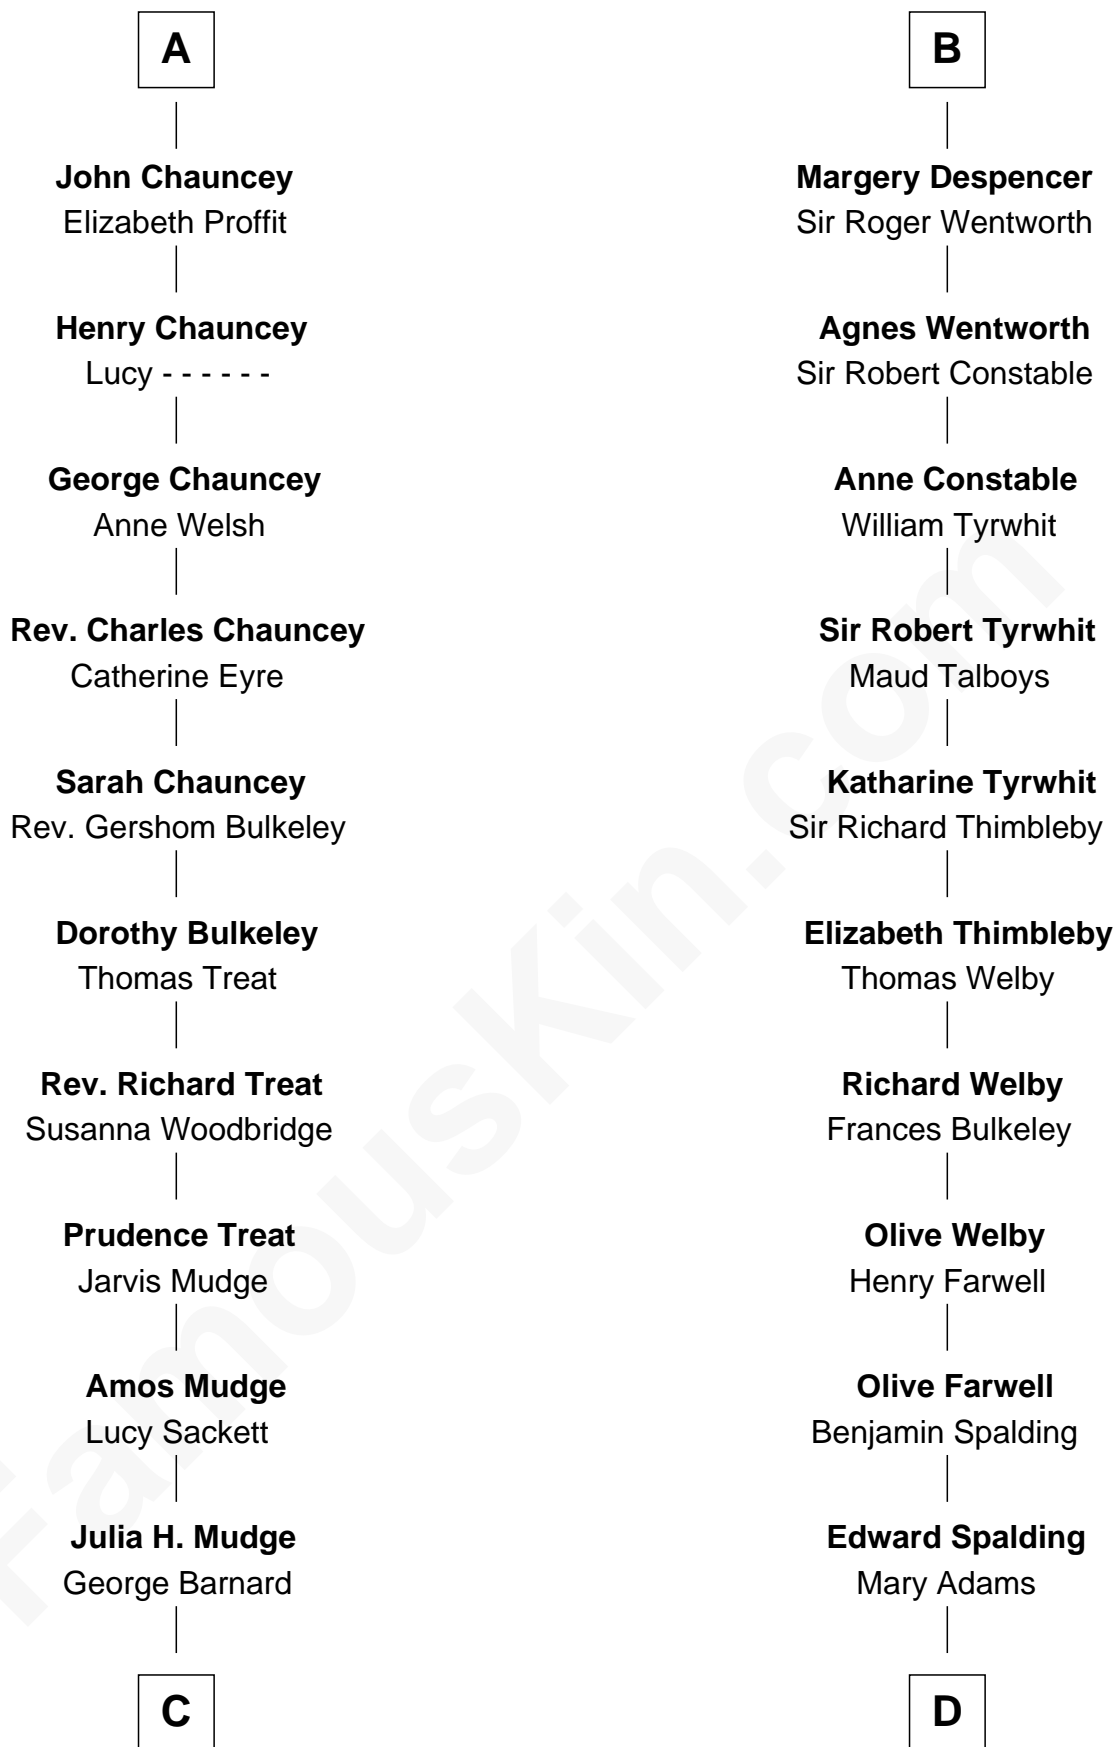

FamousKin.com Relationship Chart of

Dick Clark

Radio and TV Host

20th cousin 1 time removed of

William Rufus Day

36th U.S. Secretary of State

C

George Barnard
Jane Sophia Fuller

Charles Fuller Barnard
Anna May Aldridge

Julia Fuller Barnard
Richard Augustus Clark

Dick Clark
Radio and TV Host

D

Ebenezer Spalding
Mary Fassett

Dr. Rufus Spalding
Lydia Paine

Rufus Paine Spalding
Lucretia A. Swift