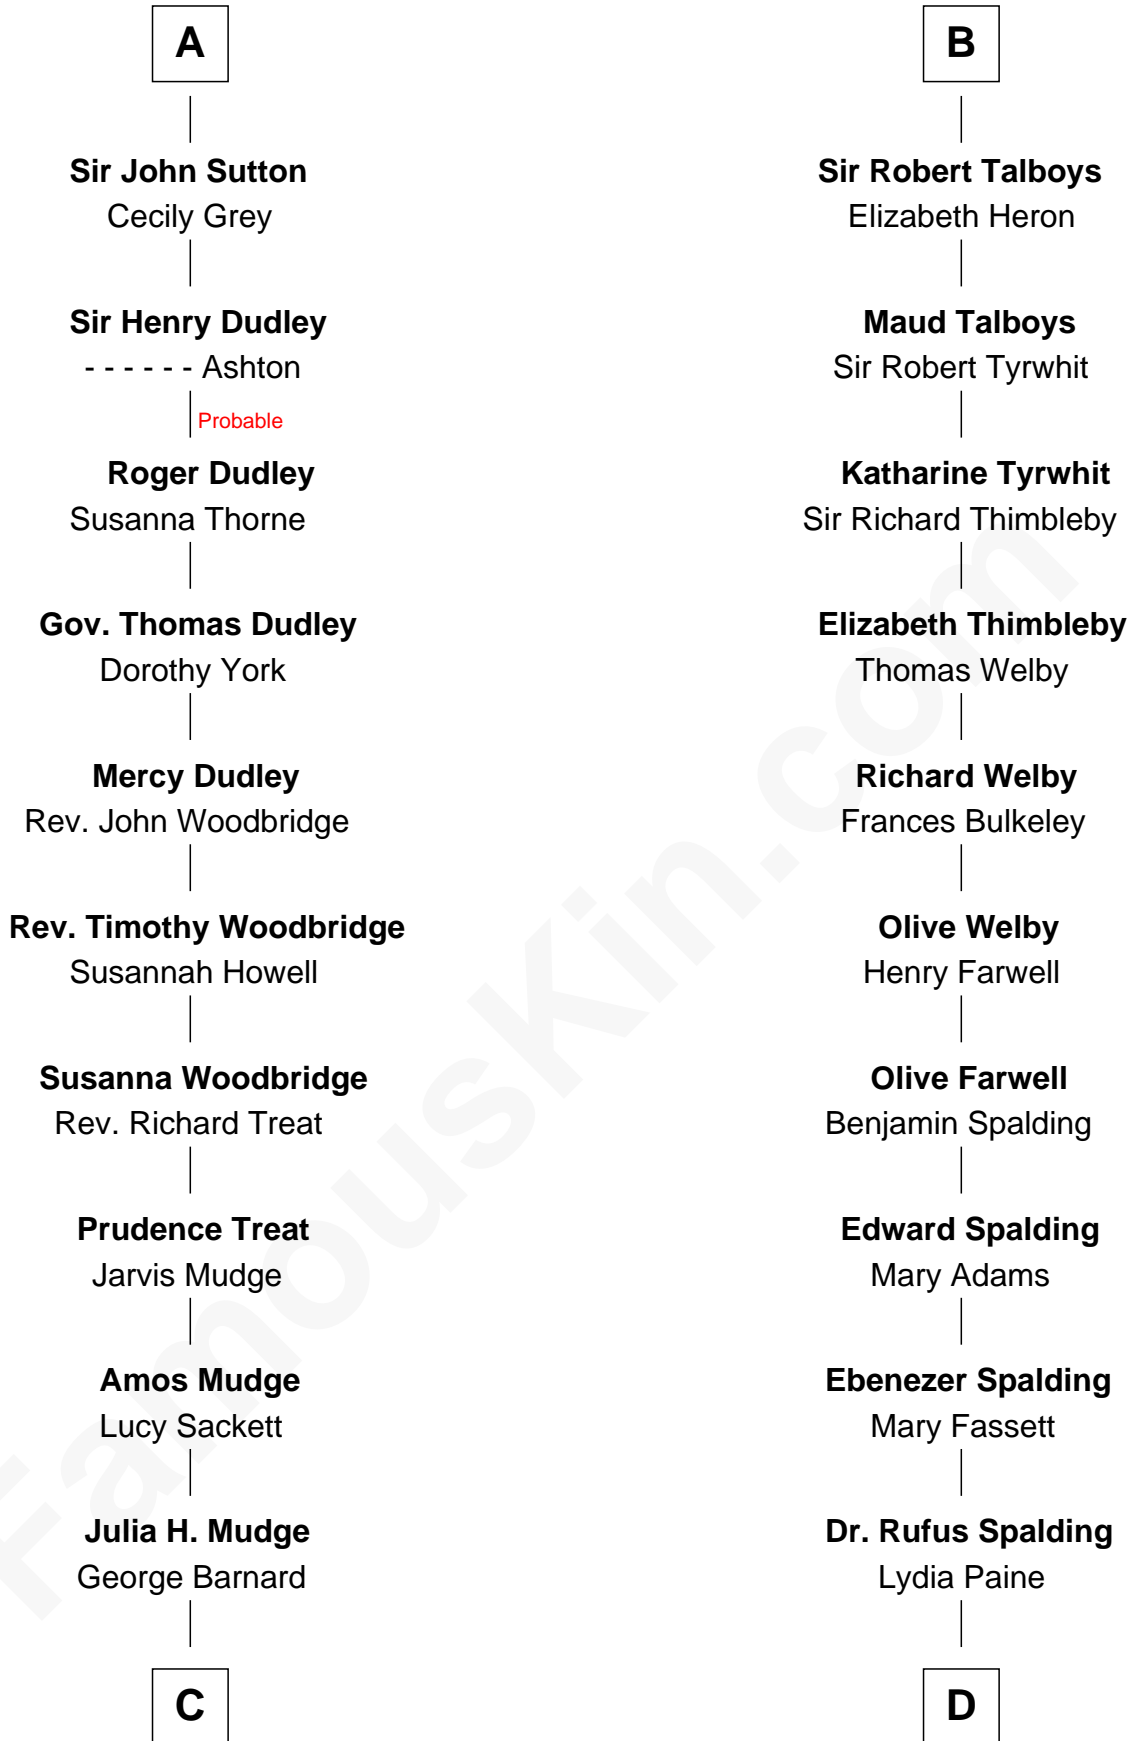

FamousKin.com Relationship Chart of

Dick Clark

Radio and TV Host

19th cousin 1 time removed of

William Rufus Day

36th U.S. Secretary of State

Sir Edmund Mortimer

Margaret de Fiennes

C

George Barnard
Jane Sophia Fuller

Charles Fuller Barnard
Anna May Aldridge

Julia Fuller Barnard
Richard Augustus Clark

Dick Clark
Radio and TV Host

D

Rufus Paine Spalding
Lucretia A. Swift

Emily Swift Spalding
Luther Day