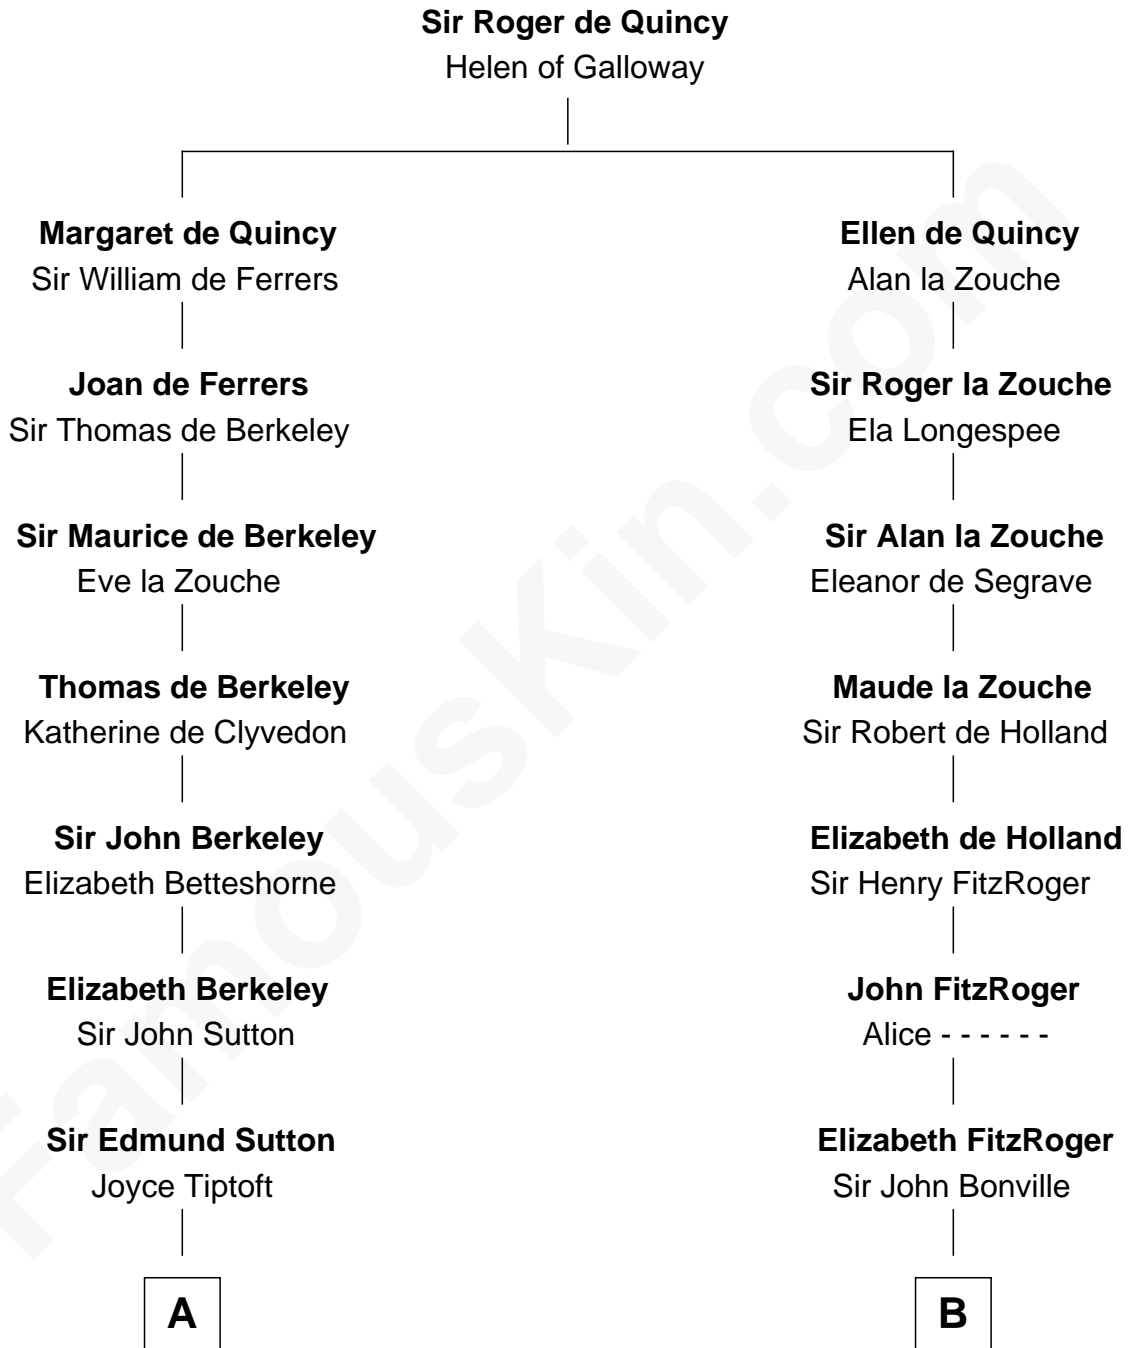

FamousKin.com Relationship Chart of

Dick Clark

Radio and TV Host

21st cousin of

William Rufus Day

36th U.S. Secretary of State

C

Julia H. Mudge
George Barnard

George Barnard
Jane Sophia Fuller

Charles Fuller Barnard
Anna May Aldridge

Julia Fuller Barnard
Richard Augustus Clark

Dick Clark
Radio and TV Host

D

Ebenezer Spalding
Mary Fassett

Dr. Rufus Spalding
Lydia Paine