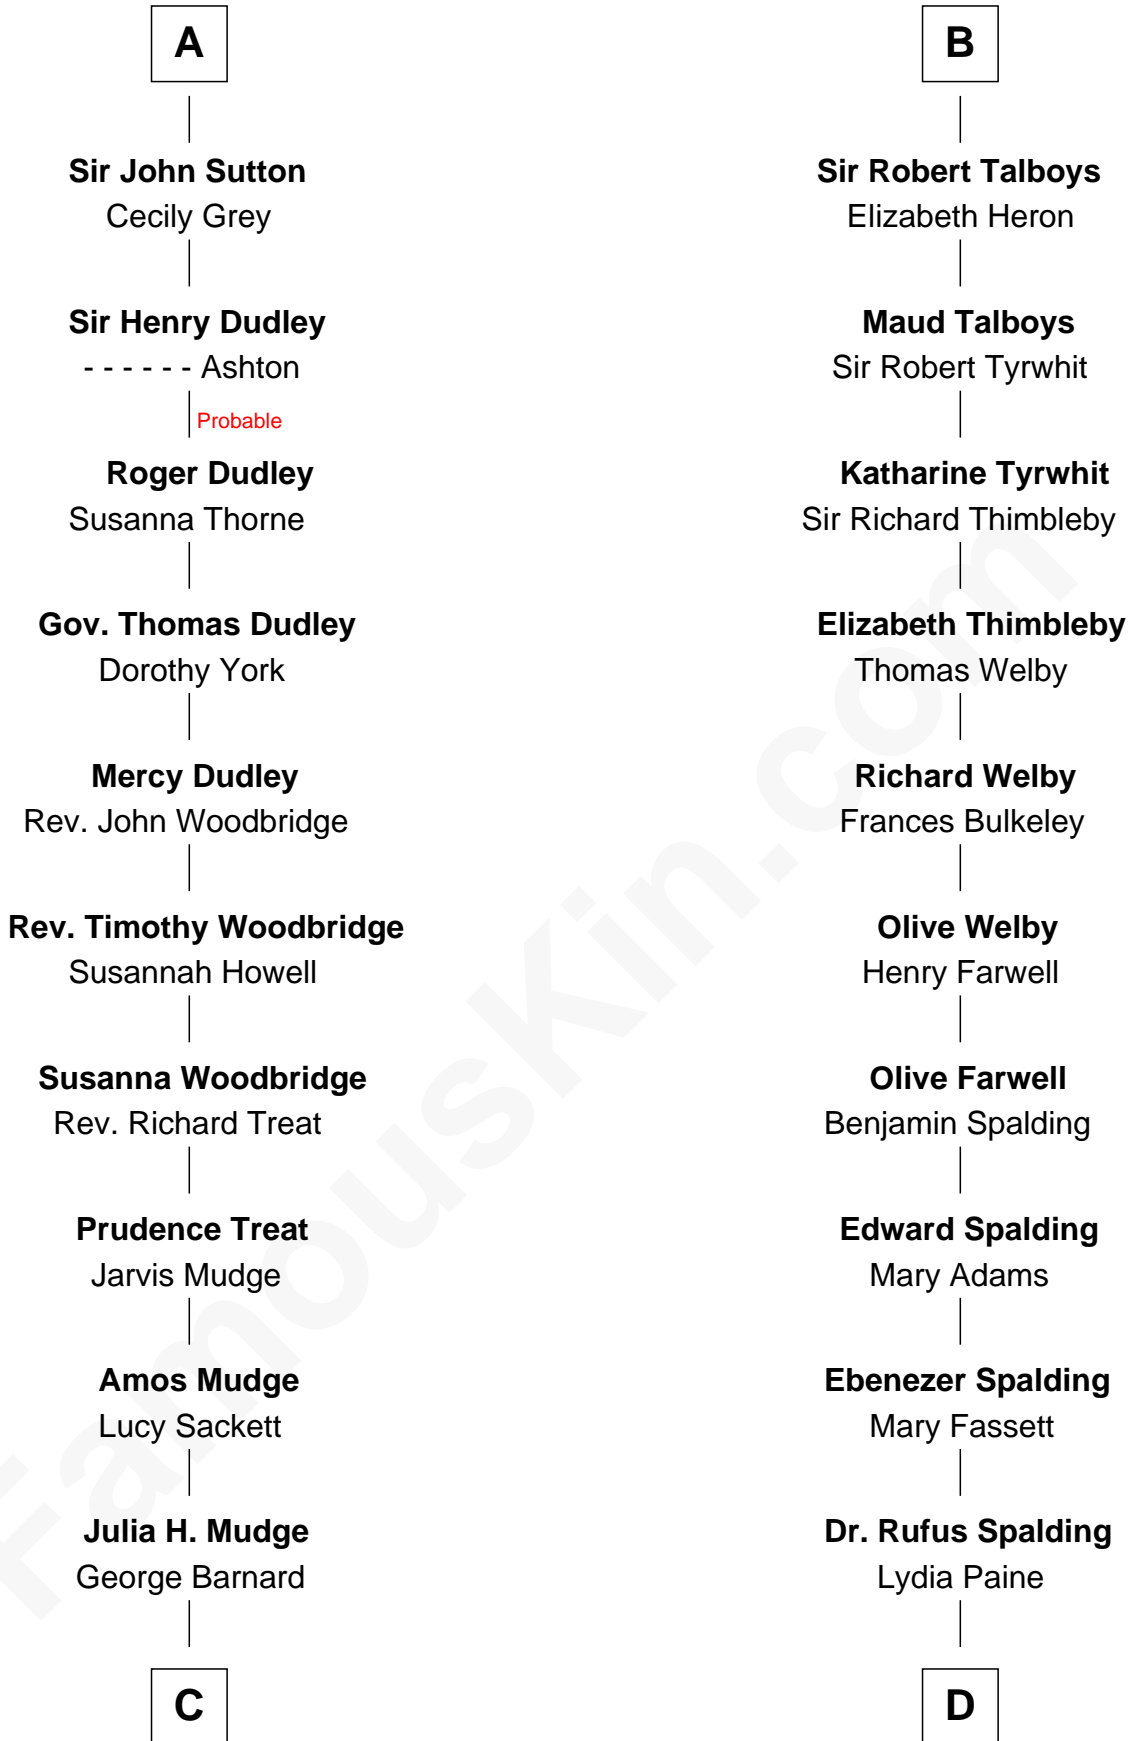

FamousKin.com Relationship Chart of

Dick Clark

Radio and TV Host

19th cousin 1 time removed of

William Rufus Day

36th U.S. Secretary of State

Sir James de Audley

Ela Longespee

C

George Barnard
Jane Sophia Fuller

Charles Fuller Barnard
Anna May Aldridge

Julia Fuller Barnard
Richard Augustus Clark

Dick Clark
Radio and TV Host

D

Rufus Paine Spalding
Lucretia A. Swift

Emily Swift Spalding
Luther Day