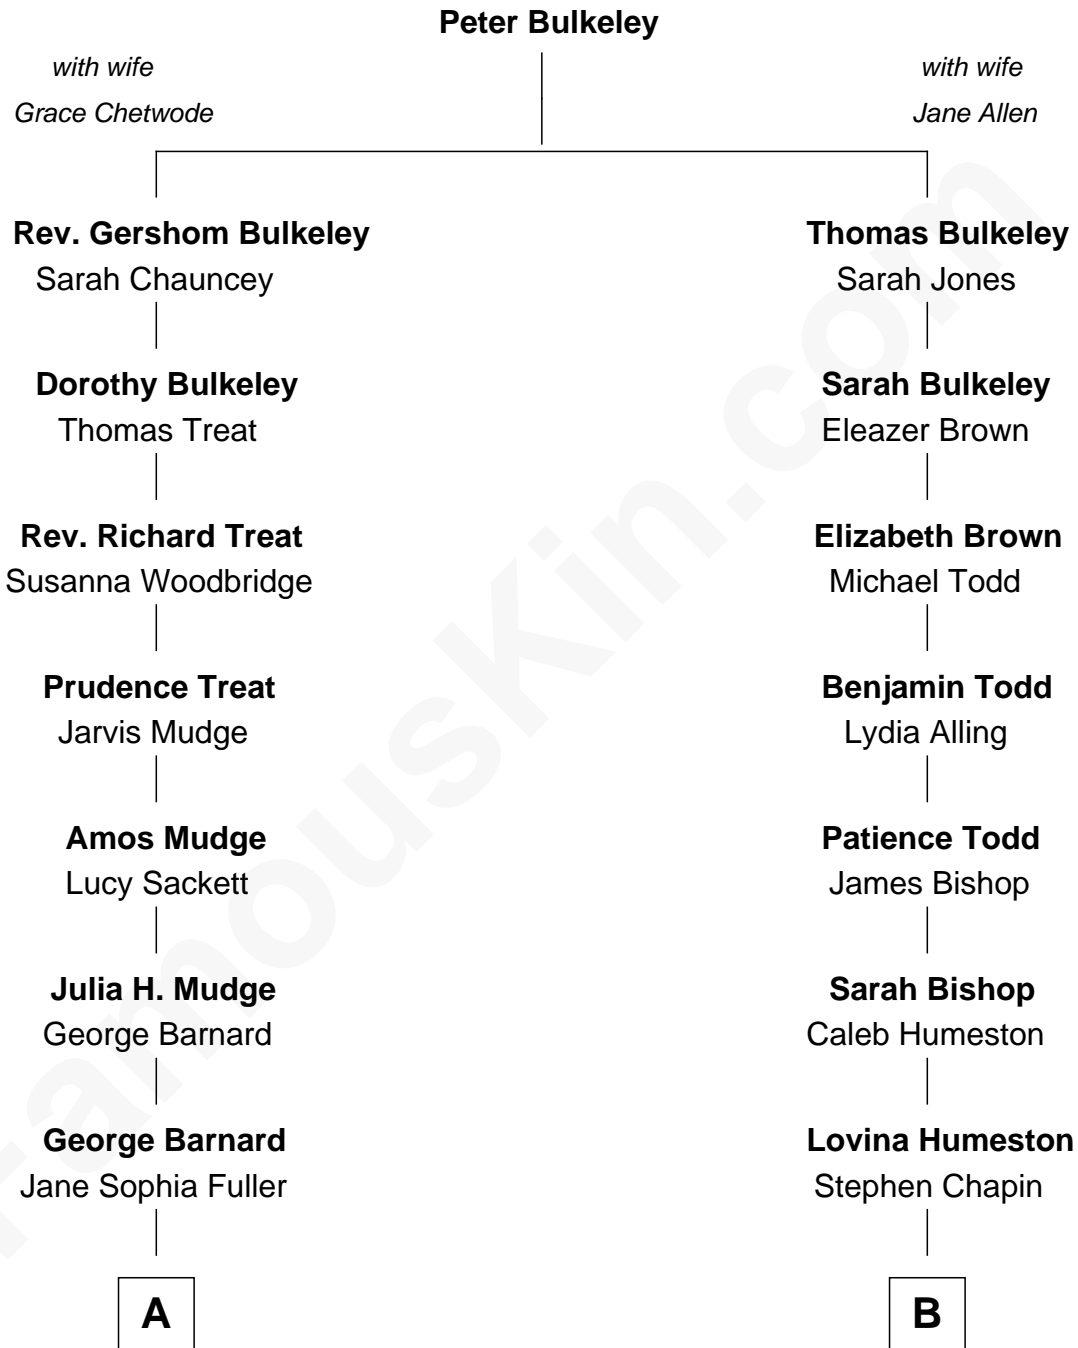

FamousKin.com Relationship Chart of

Dick Clark

Radio and TV Host

9th cousin 2 times removed of

Harry Chapin

Singer and Songwriter

A

Charles Fuller Barnard

Anna May Aldridge

Julia Fuller Barnard

Richard Augustus Clark

Dick Clark

Radio and TV Host

B

Humeston Chapin

Sarah Hunt Wing