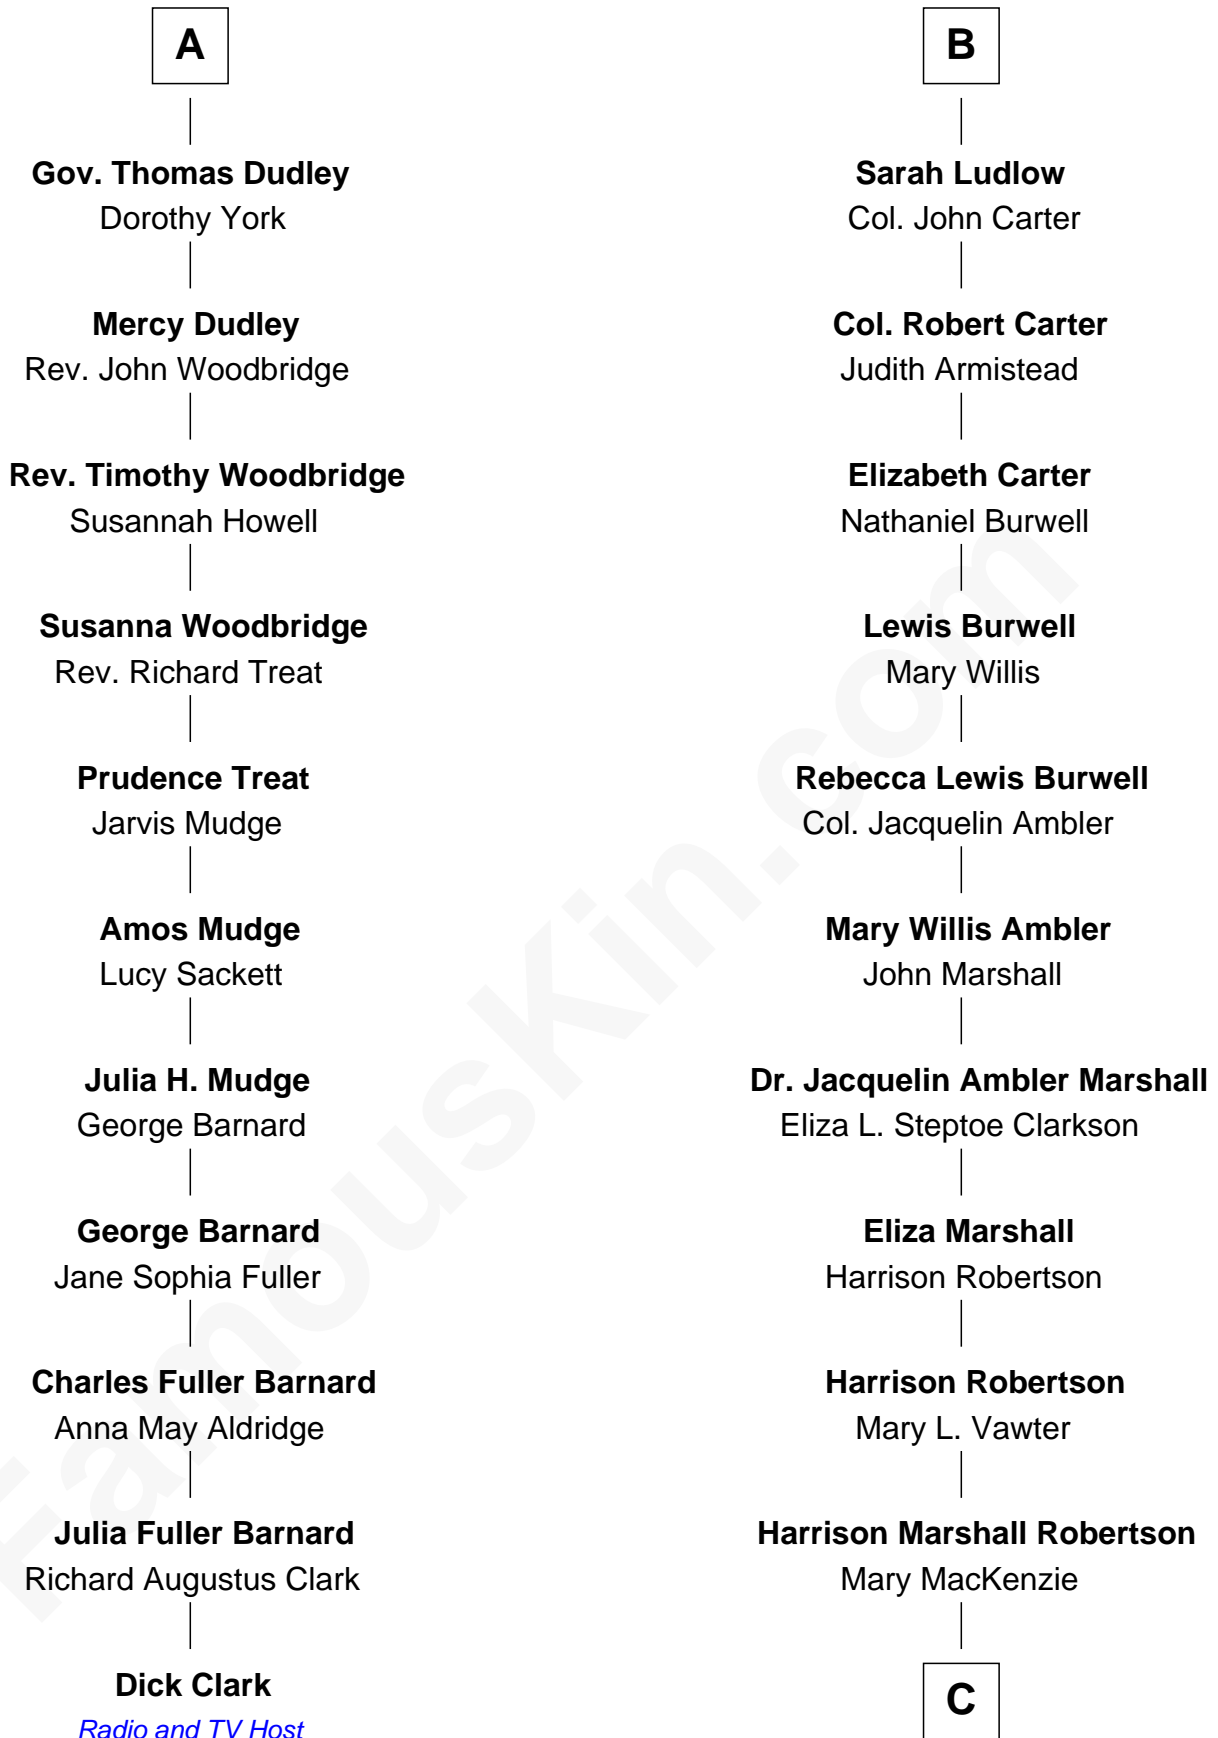

# FamousKin.com Relationship Chart of

**Dick Clark**

*Radio and TV Host*

17th cousin 1 time removed of

**Mary Chapin Carpenter**

*Singer and Songwriter*

**Sir Walter Blount**

Sancha de Ayala

**Edith Windsor**

George Ludlow

**Thomas Ludlow**

Jane Pyle

**Gabriel Ludlow**

Phillis -----

**B**

C