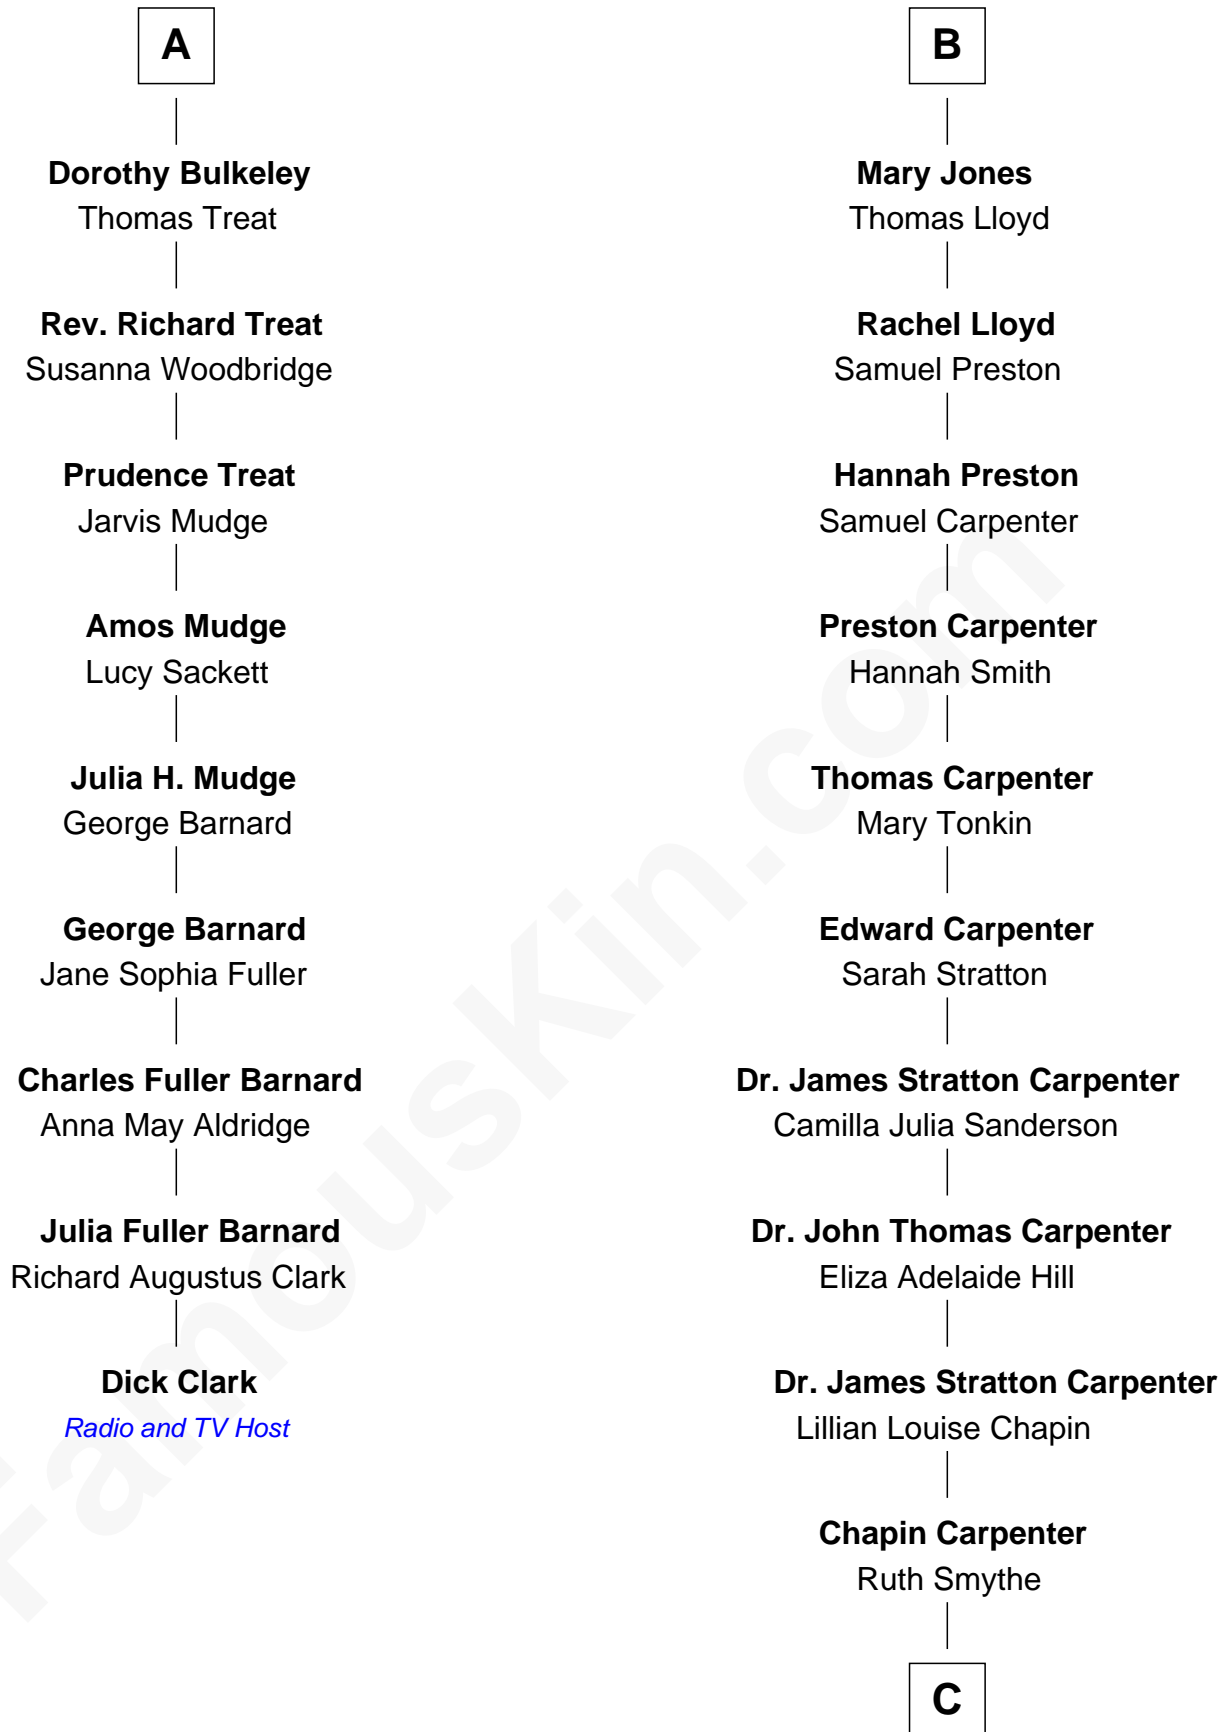

# FamousKin.com Relationship Chart of

**Dick Clark**

*Radio and TV Host*

15th cousin 3 times removed of

**Mary Chapin Carpenter**

*Singer and Songwriter*

**Sir Robert Corbet**

Margaret - - - - -

**C**

**Chapin Carpenter**  
Mary Bowie Robertson

**Mary Chapin Carpenter**  
*Singer and Songwriter*

FamousKin.com