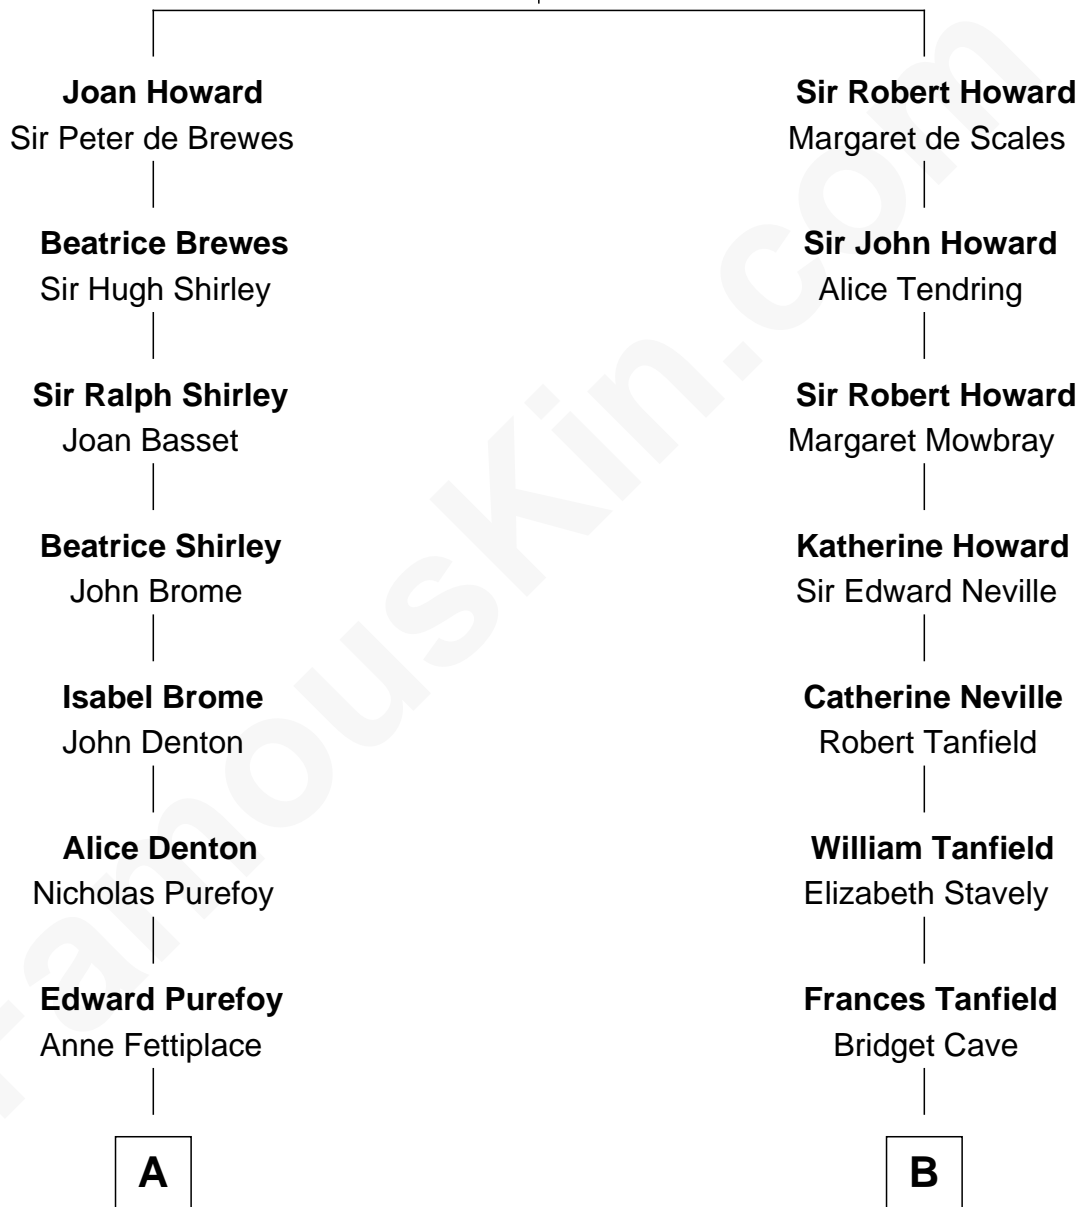

# FamousKin.com Relationship Chart of

**Dick Clark**

*Radio and TV Host*

19th cousin 2 times removed of

**Mary Chapin Carpenter**

*Singer and Songwriter*

**Sir John Howard**

Alice de Bois

**C**

**Charles Fuller Barnard**

Anna May Aldridge

**Julia Fuller Barnard**

Richard Augustus Clark

**Dick Clark**

*Radio and TV Host*

**D**