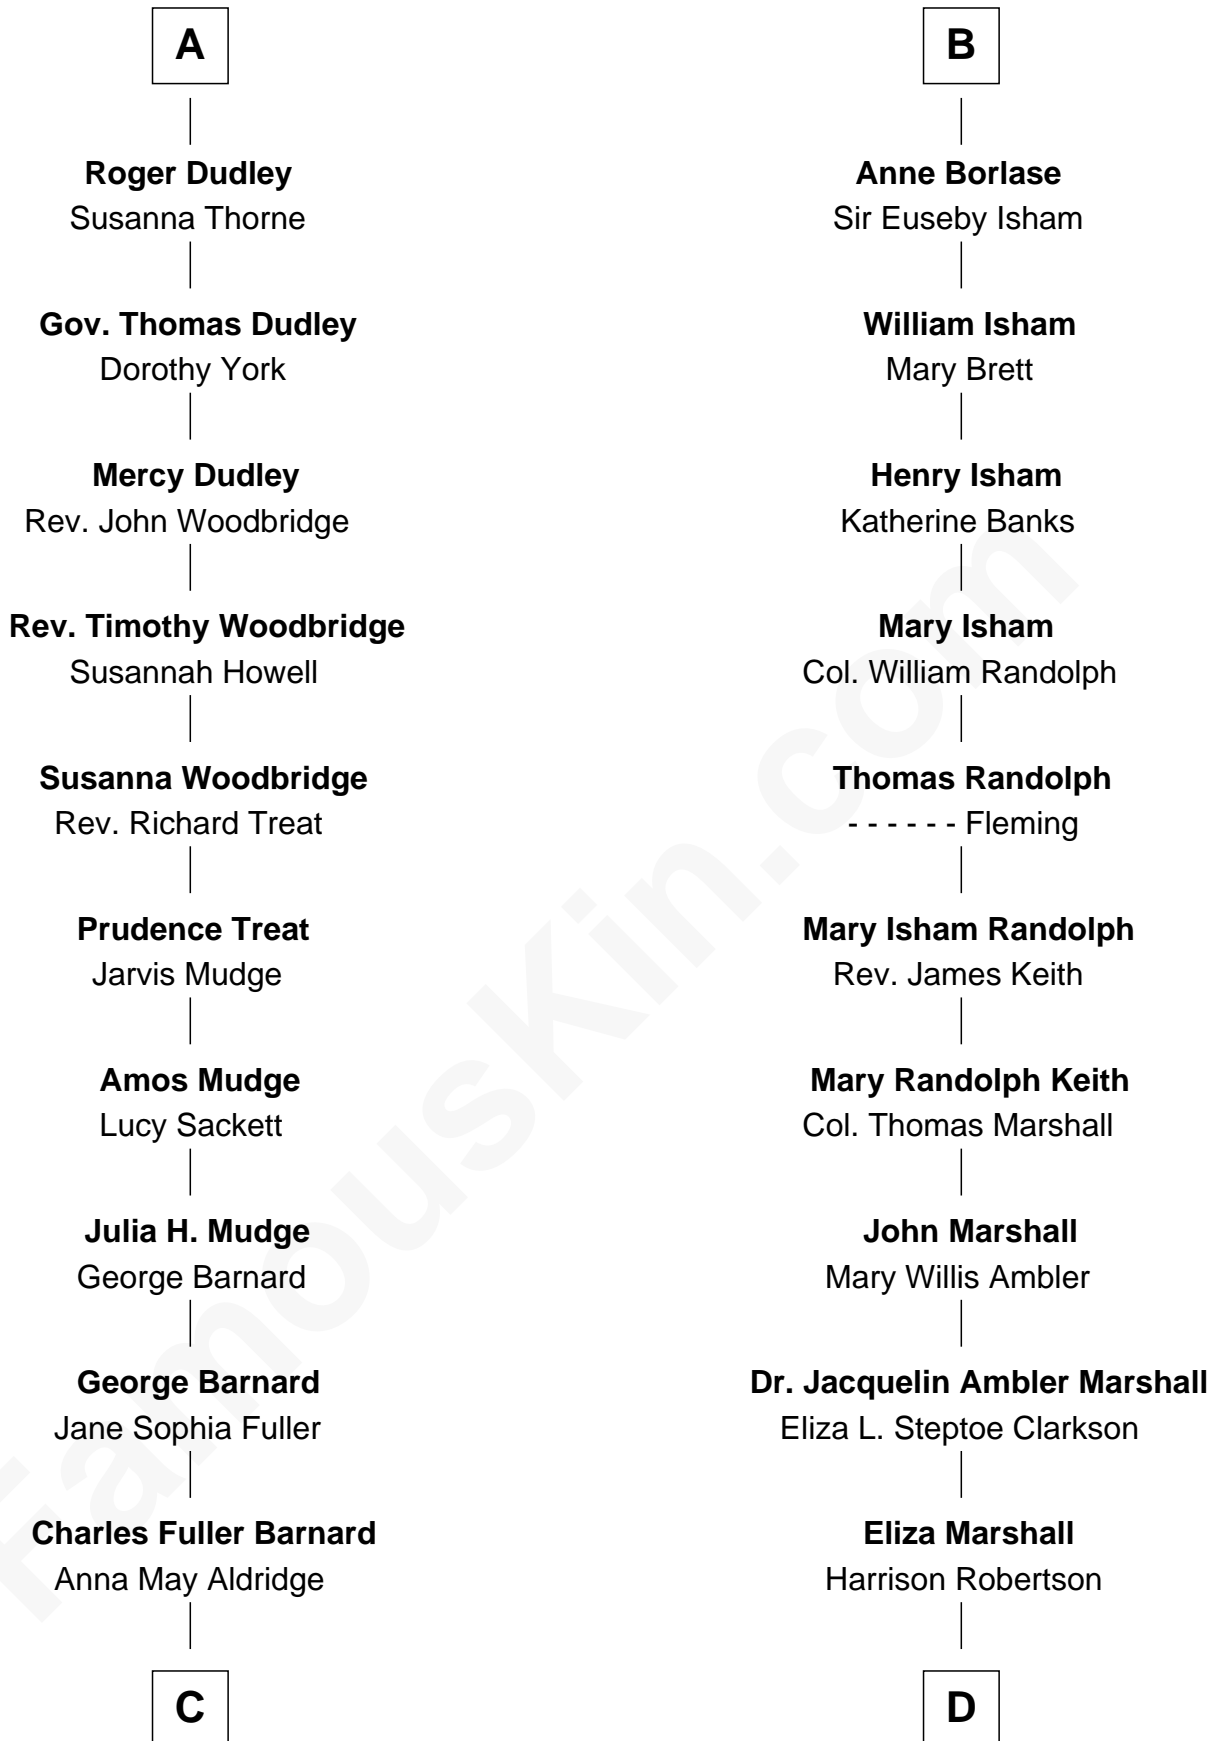

FamousKin.com Relationship Chart of

Dick Clark

Radio and TV Host

18th cousin 2 times removed of

Mary Chapin Carpenter

Singer and Songwriter

Sir Philip le Despencer

Elizabeth - - - - -

Sir Philip le Despencer

Elizabeth de Tibetot

Margery Despencer

Sir Roger Wentworth

Margaret Wentworth

Sir William Hopton

Margaret Hopton

Sir Philip Booth

Audrey Booth

Sir William de Lytton

Sir Robert Lytton

Frances Cavalery

Anne Lytton

Sir John Borlase

B

C