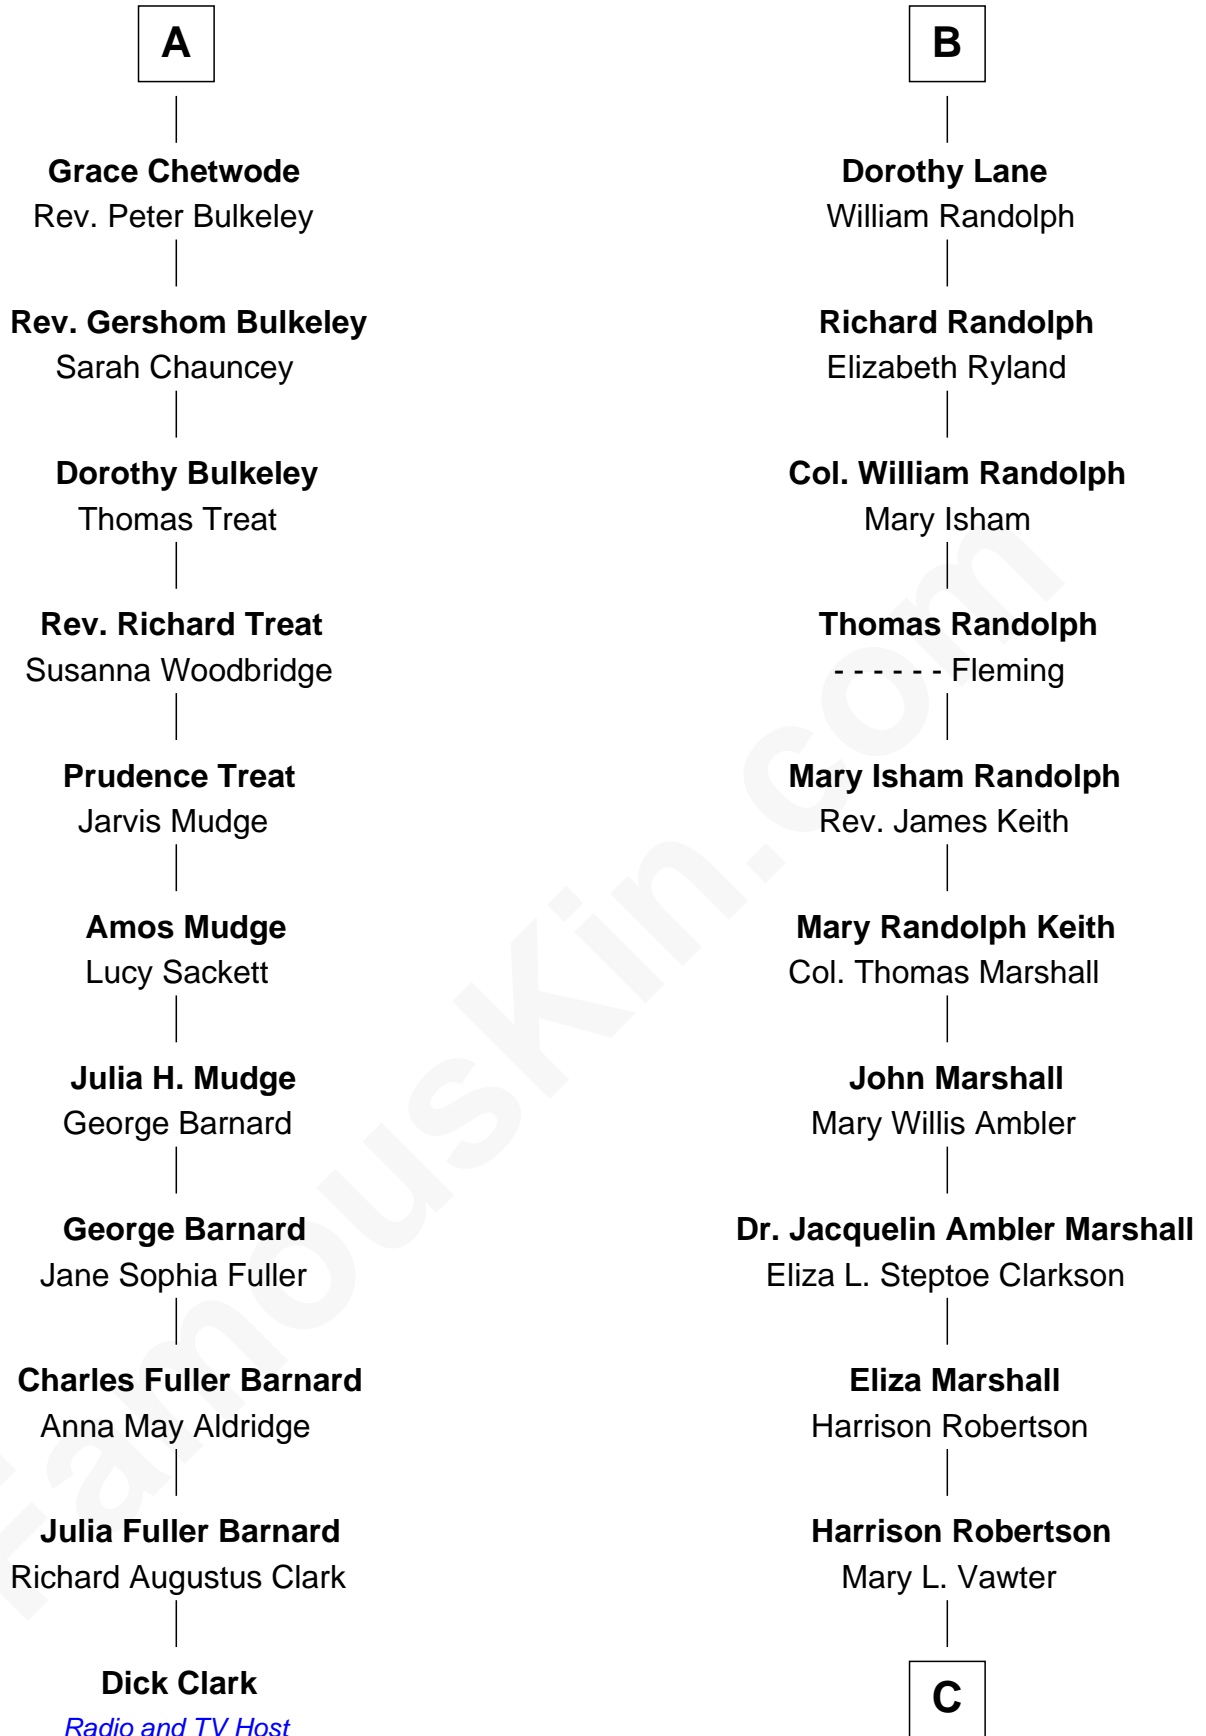

# FamousKin.com Relationship Chart of

**Dick Clark**

*Radio and TV Host*

17th cousin 2 times removed of

**Mary Chapin Carpenter**

*Singer and Songwriter*

**Elizabeth Fitzalan**

*with husband*  
Sir Robert Goushill

*with husband*  
Sir Thomas Mowbray

**C**

**Harrison Marshall Robertson**

Mary MacKenzie

**Mary Bowie Robertson**

Chapin Carpenter

**Mary Chapin Carpenter**

*Singer and Songwriter*