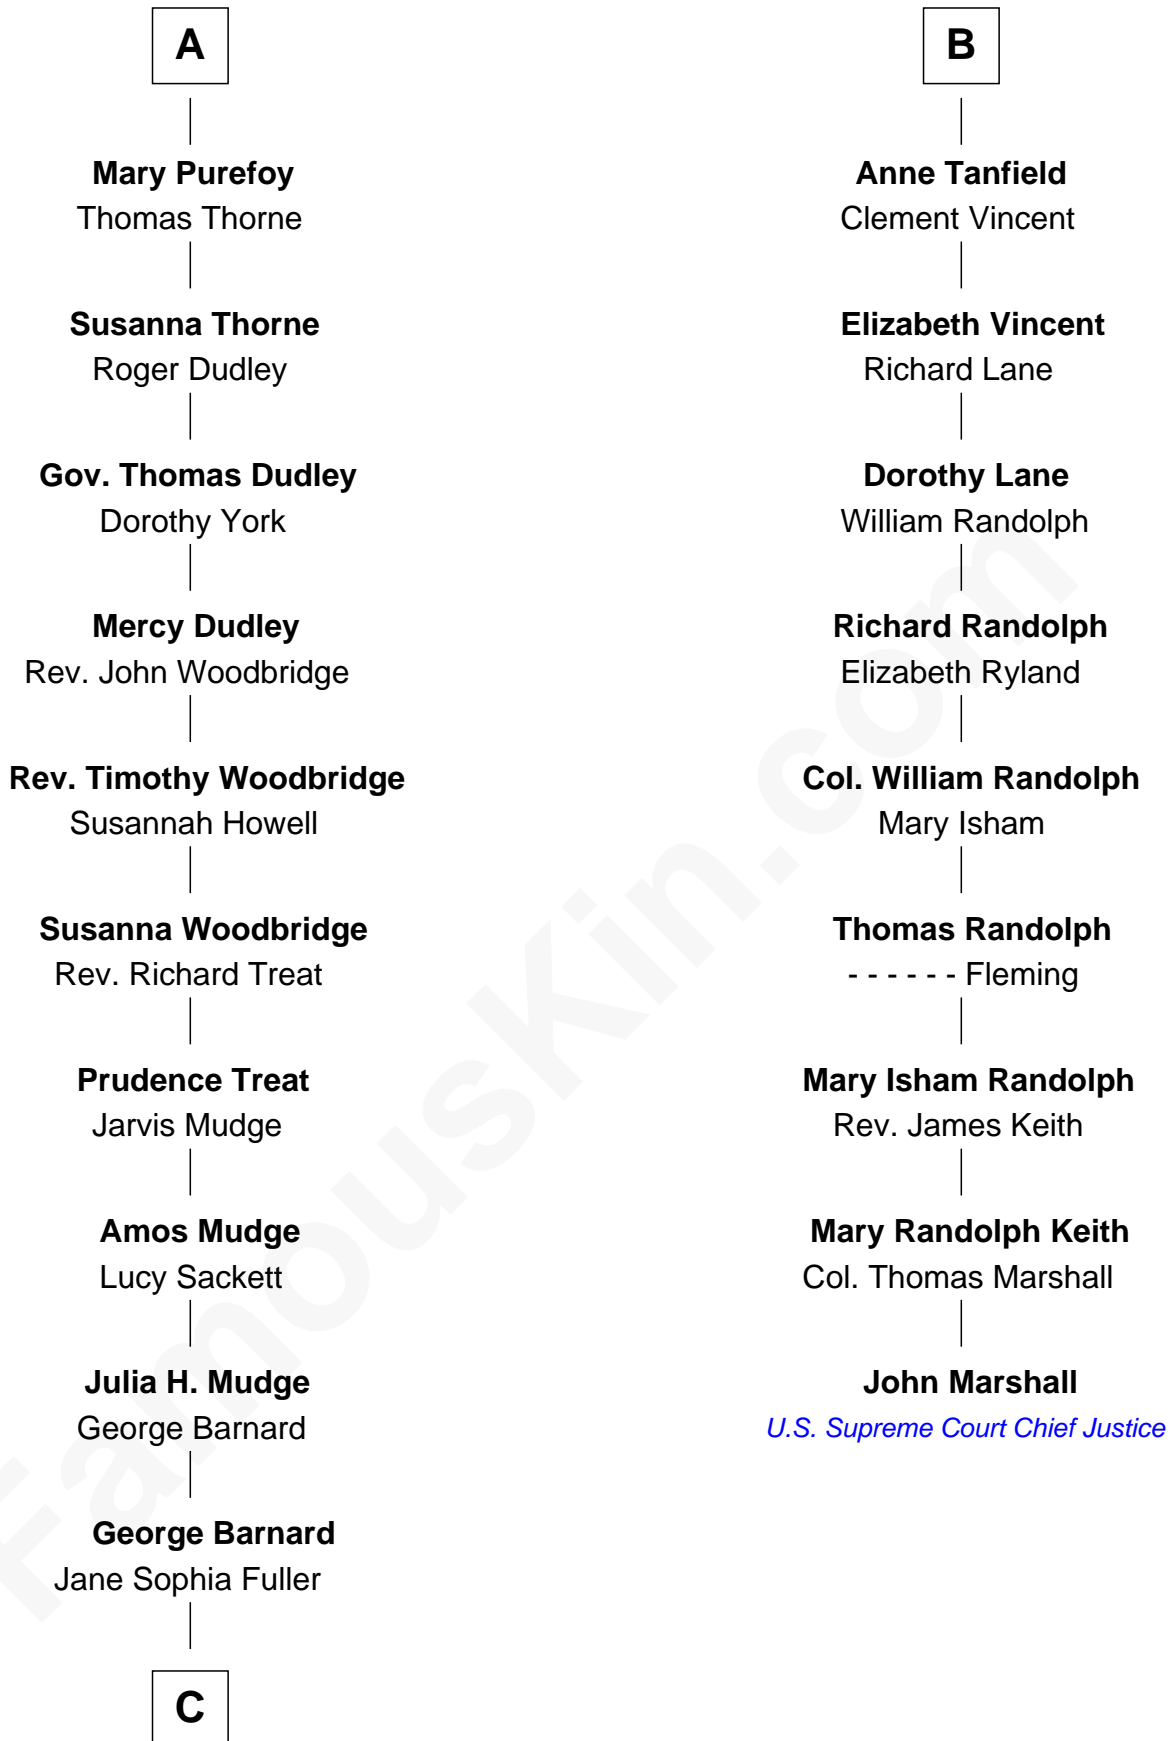

FamousKin.com Relationship Chart of

Dick Clark

Radio and TV Host

15th cousin 4 times removed of

John Marshall

4th Chief Justice of the U.S. Supreme Court

Sir John Howard

Alice de Bois

Joan Howard
Sir Peter de Brewes

Beatrice Brewes
Sir Hugh Shirley

Sir Ralph Shirley
Joan Basset

Beatrice Shirley
John Brome

Isabel Brome
John Denton

Alice Denton
Nicholas Purefoy

Edward Purefoy
Anne Fettiplace

A

Sir Robert Howard
Margaret de Scales

Sir John Howard
Alice Tendring

Sir Robert Howard
Margaret Mowbray

Katherine Howard
Sir Edward Neville

Catherine Neville
Robert Tanfield

William Tanfield
Elizabeth Stavely

Frances Tanfield
Bridget Cave

B

C

—
Charles Fuller Barnard

Anna May Aldridge

—
Julia Fuller Barnard

Richard Augustus Clark

—
Dick Clark