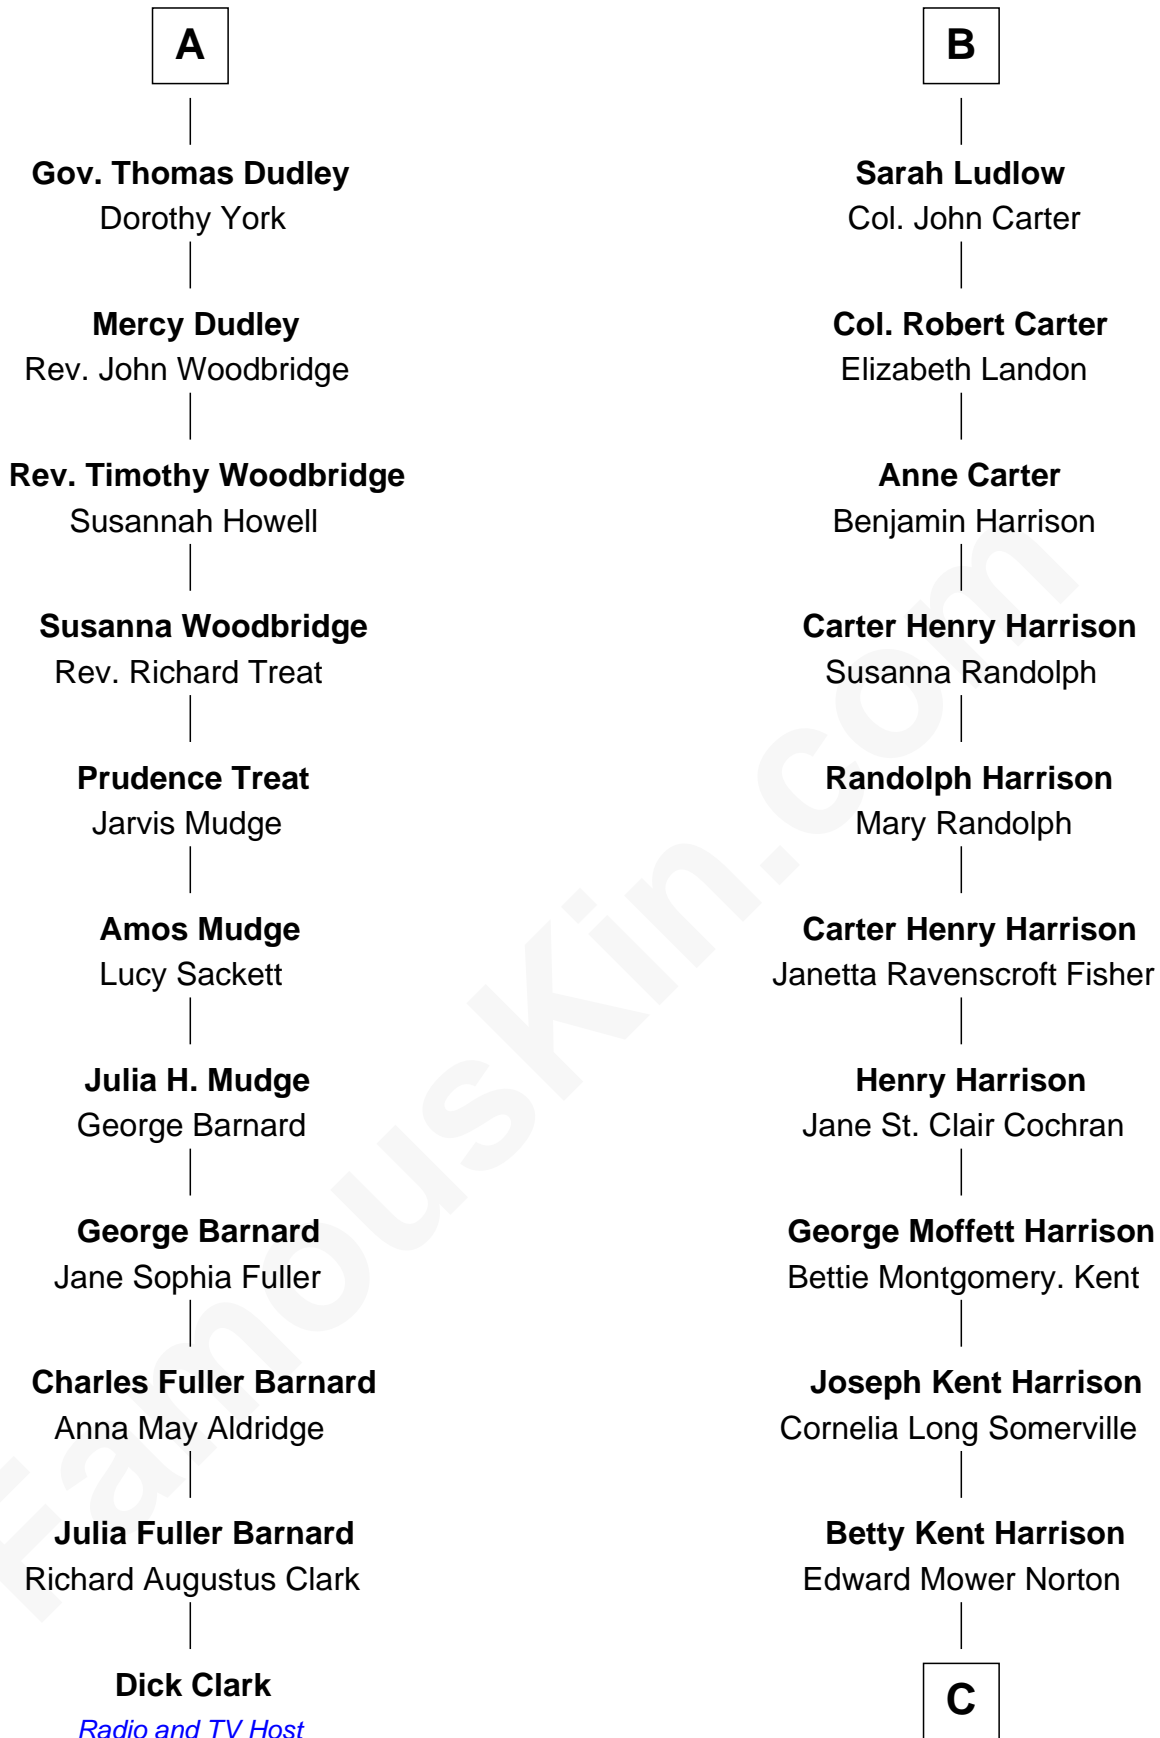

FamousKin.com Relationship Chart of

Dick Clark

Radio and TV Host

17th cousin 1 time removed of

Edward Norton

Movie Actor

Sir Walter Blount

Sancha de Ayala

C

Edward Mower Norton

Lydia Robinson Rouse

Edward Norton

Movie Actor

FamousKin.com