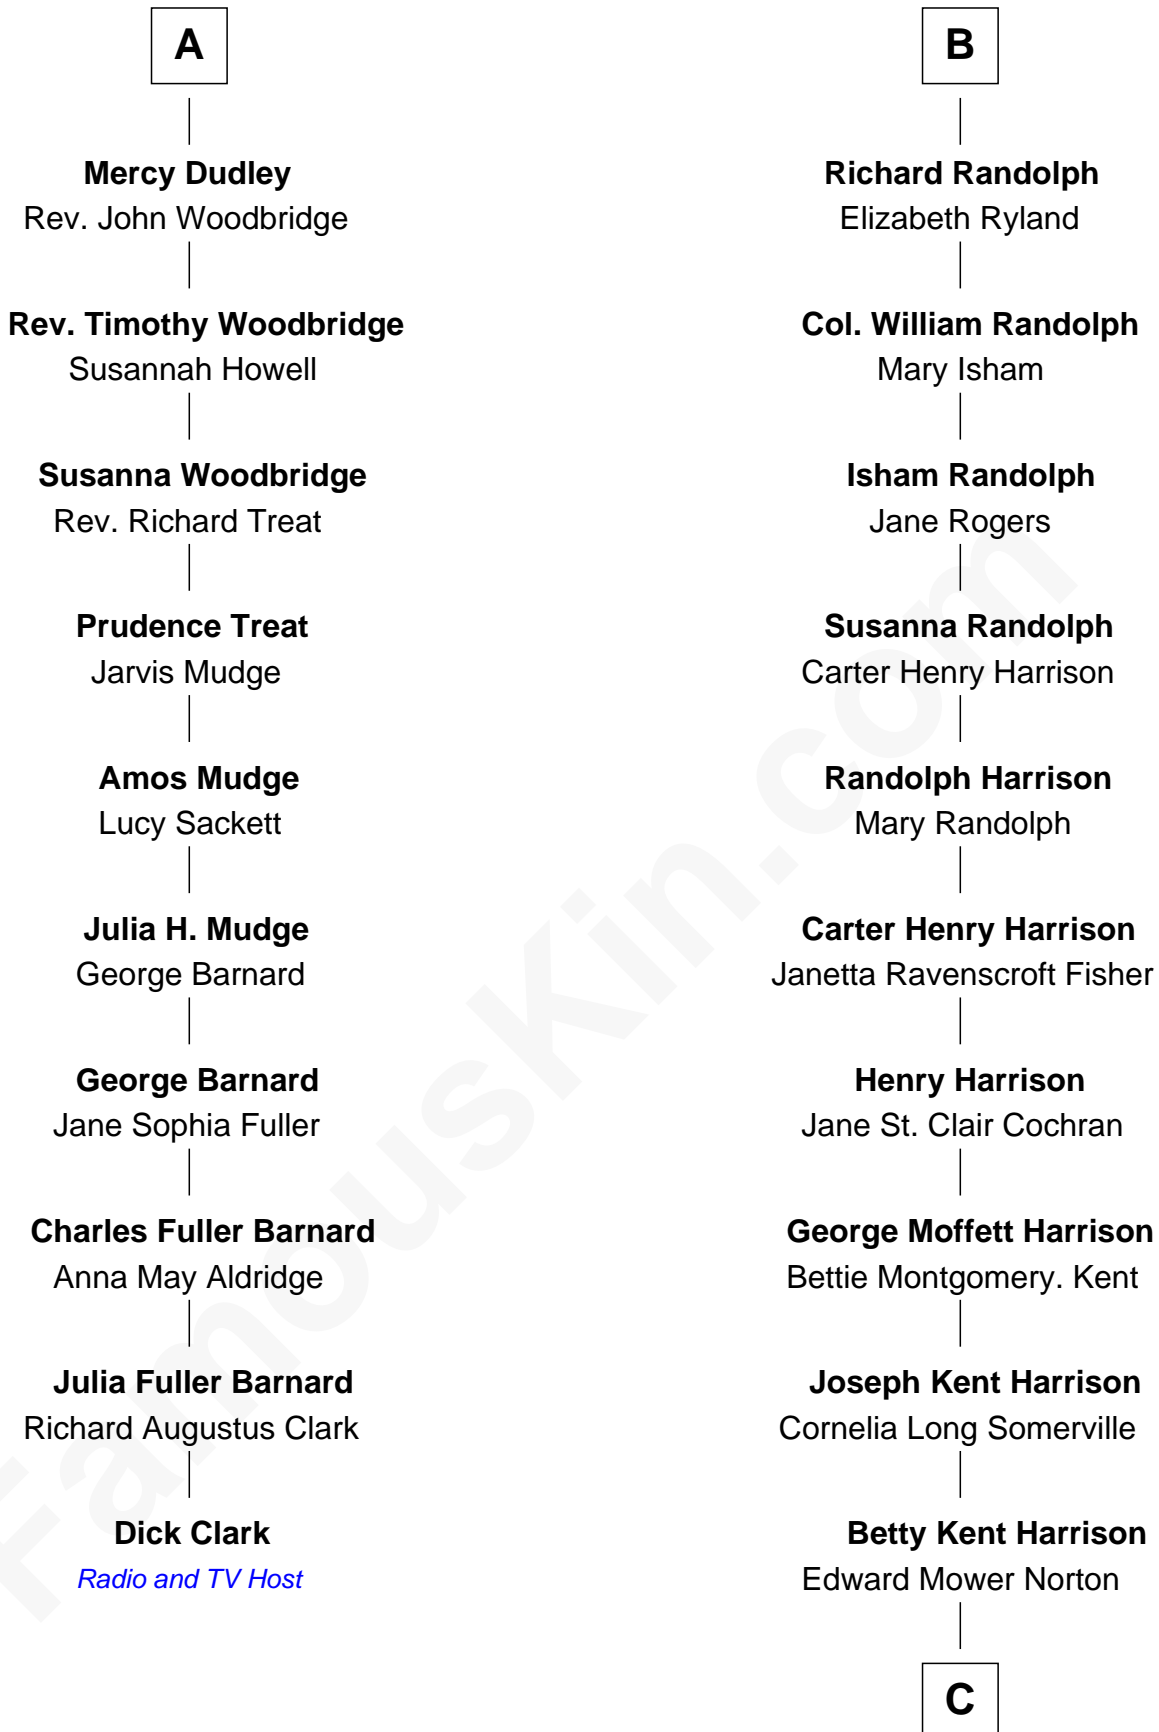

# FamousKin.com Relationship Chart of

**Dick Clark**

*Radio and TV Host*

16th cousin 2 times removed of

**Edward Norton**

*Movie Actor*

**Sir Ralph Neville**

Joan Beaufort

**Katherine Neville**  
Sir Thomas Strangeways

**Joan Strangeways**  
Sir William Willoughby

**Cecily Willoughby**  
Sir Edward Sutton

**Sir John Sutton**  
Cecily Grey

**Sir Henry Dudley**  
----- Ashton

Probable

**Roger Dudley**  
Susanna Thorne

**Gov. Thomas Dudley**  
Dorothy York

**A**

**Sir Edward Neville**  
Katherine Howard

**Catherine Neville**  
Robert Tanfield

**William Tanfield**  
Elizabeth Stavely

**Frances Tanfield**  
Bridget Cave

**Anne Tanfield**  
Clement Vincent

**Elizabeth Vincent**  
Richard Lane

**Dorothy Lane**  
William Randolph

**B**

C

Edward Mower Norton

Lydia Robinson Rouse