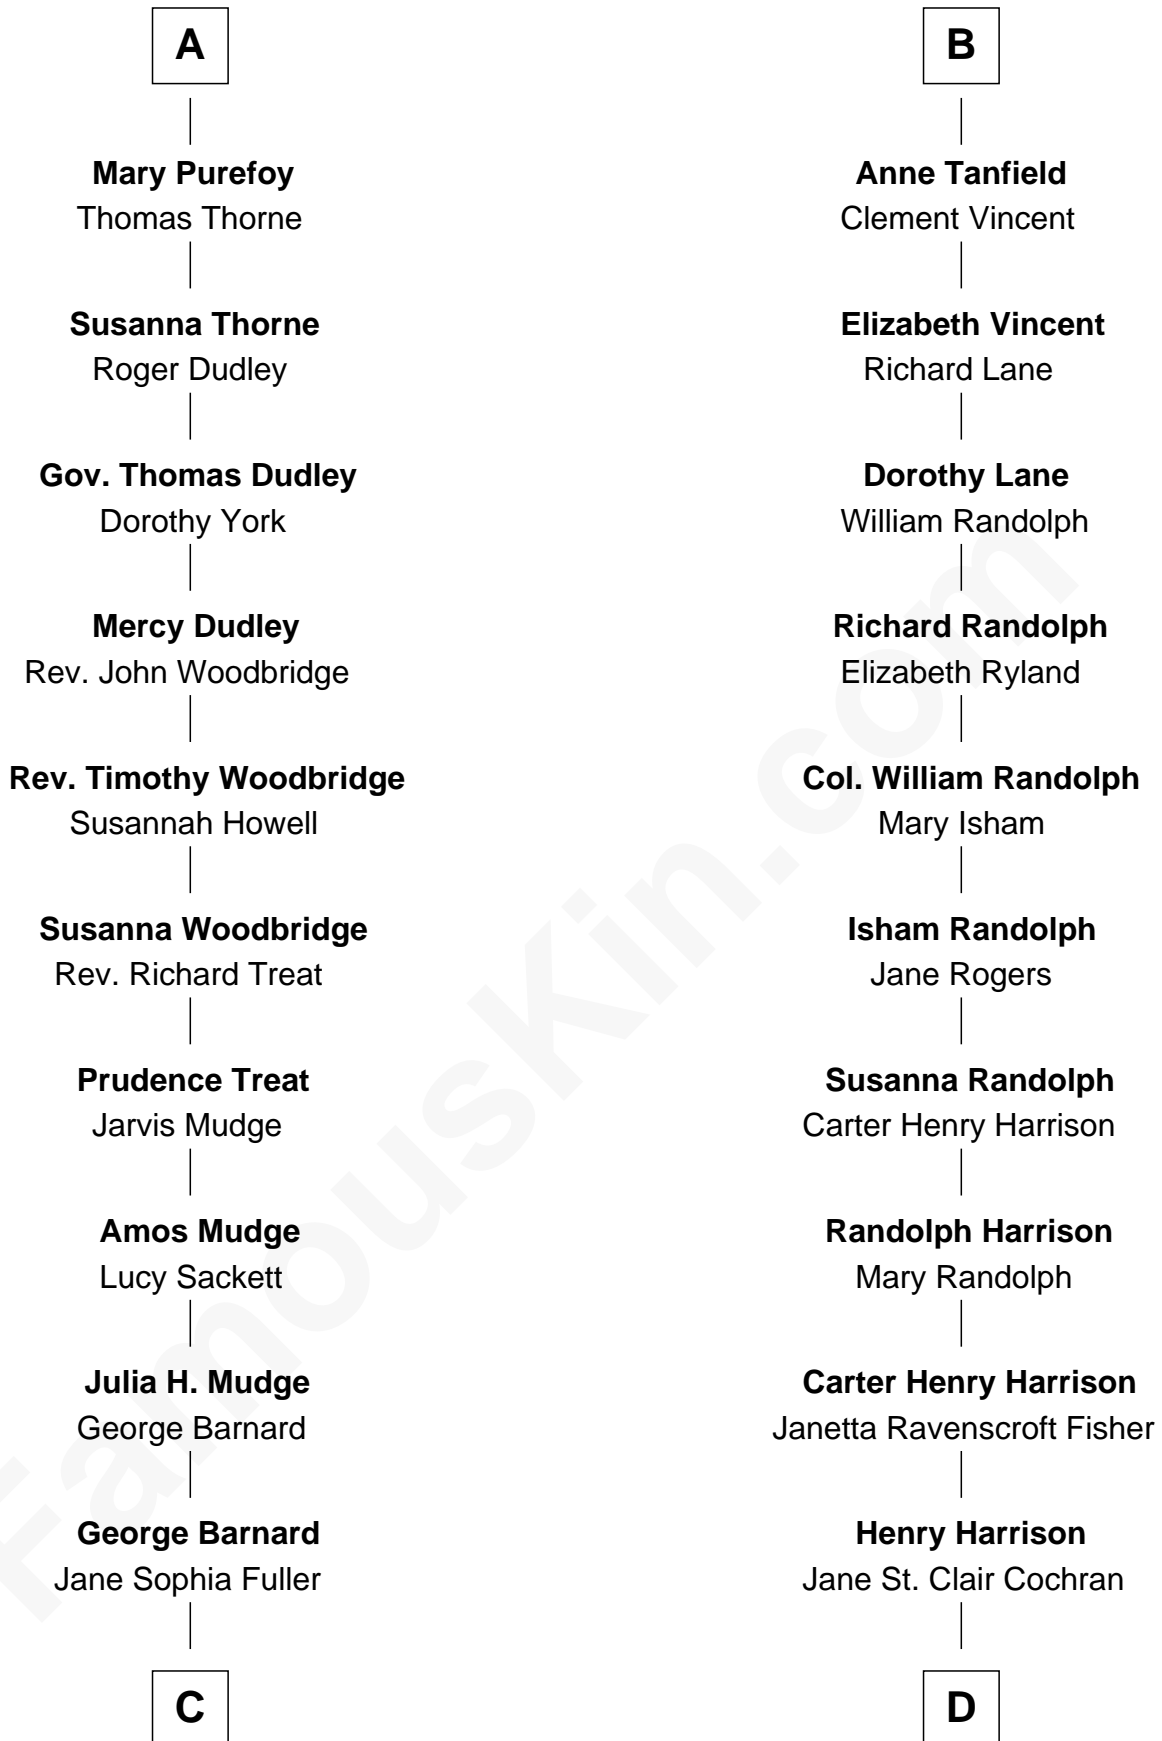

# FamousKin.com Relationship Chart of

**Dick Clark**

*Radio and TV Host*

19th cousin 2 times removed of

**Edward Norton**

*Movie Actor*

**Sir John Howard**

Alice de Bois

**Joan Howard**  
Sir Peter de Brewes

**Beatrice Brewes**  
Sir Hugh Shirley

**Sir Ralph Shirley**  
Joan Basset

**Beatrice Shirley**  
John Brome

**Isabel Brome**  
John Denton

**Alice Denton**  
Nicholas Purefoy

**Edward Purefoy**  
Anne Fettiplace

**A**

**Sir Robert Howard**  
Margaret de Scales

**Sir John Howard**  
Alice Tendring

**Sir Robert Howard**  
Margaret Mowbray

**Katherine Howard**  
Sir Edward Neville

**Catherine Neville**  
Robert Tanfield

**William Tanfield**  
Elizabeth Stavely

**Frances Tanfield**  
Bridget Cave

**B**

**C**

**Charles Fuller Barnard**

Anna May Aldridge

**Julia Fuller Barnard**