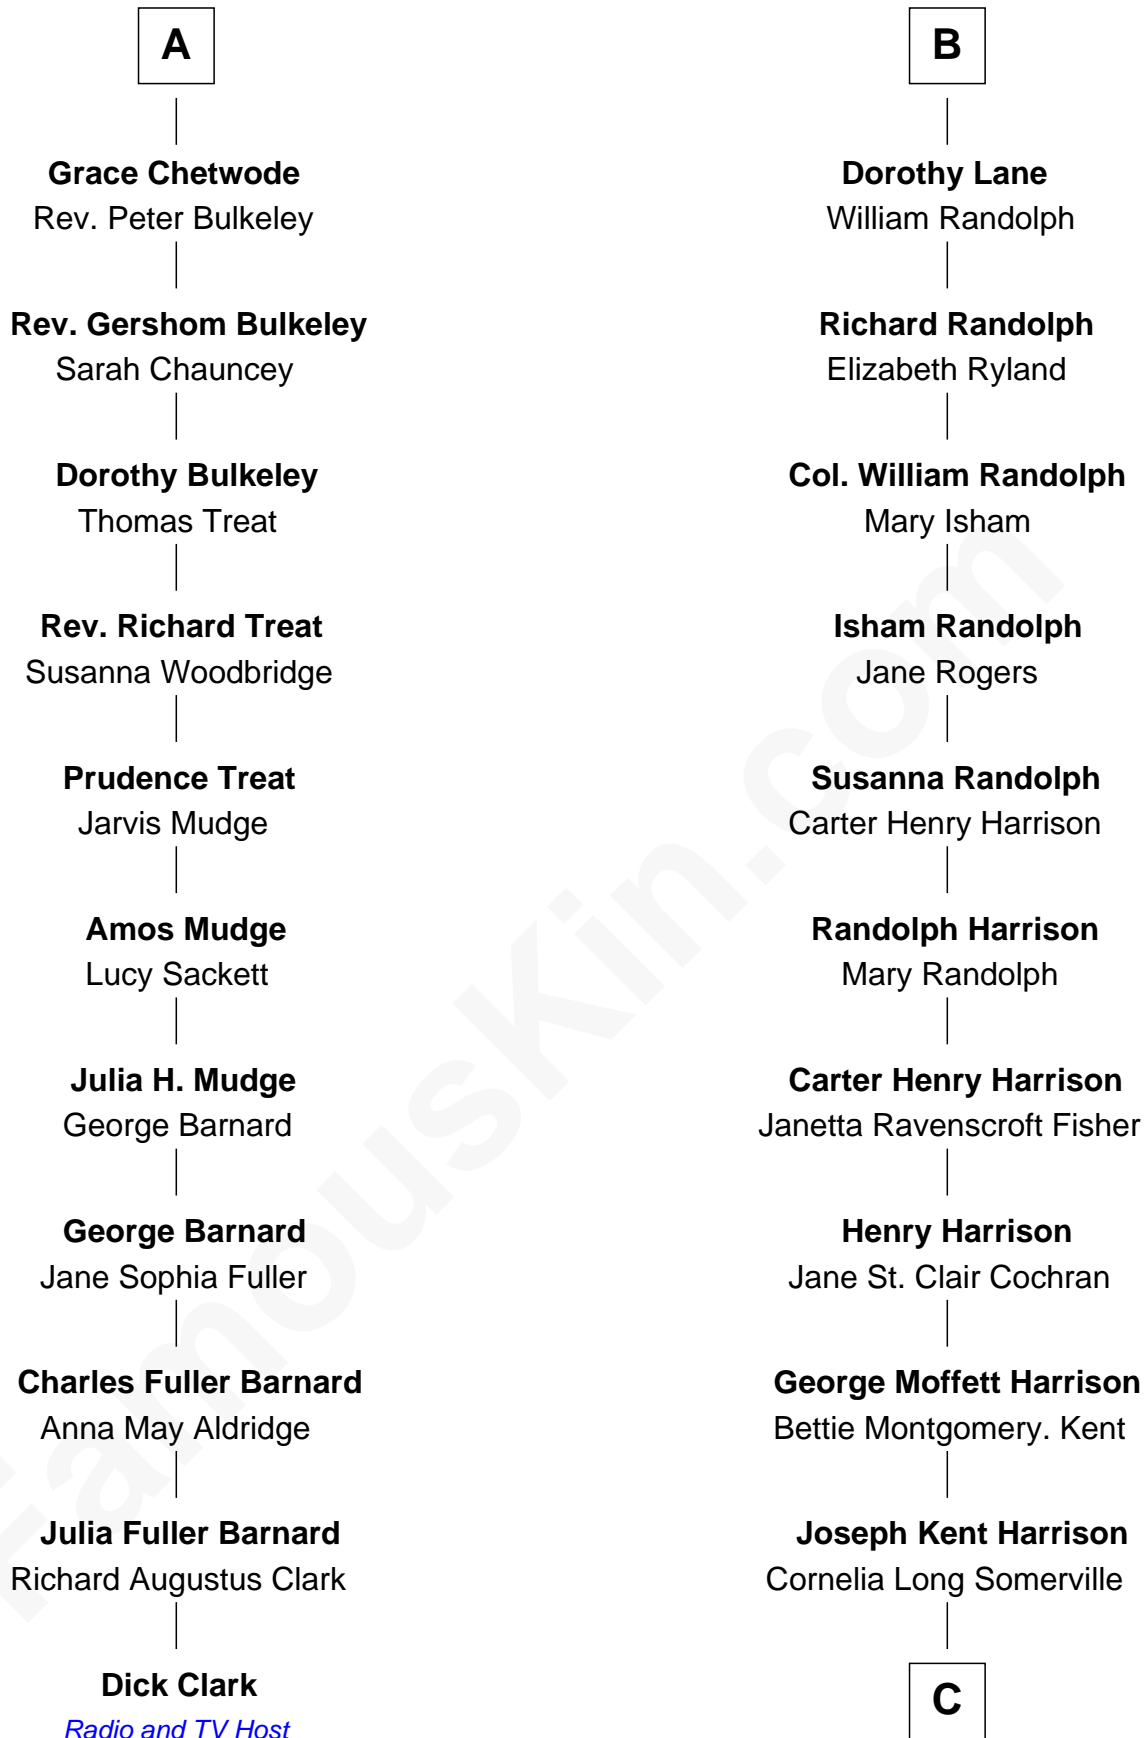

FamousKin.com Relationship Chart of

Dick Clark

Radio and TV Host

17th cousin 2 times removed of

Edward Norton

Movie Actor

Elizabeth Fitzalan

*with husband
Sir Robert Goushill*

*with husband
Sir Thomas Mowbray*

C

Betty Kent Harrison
Edward Mower Norton

Edward Mower Norton
Lydia Robinson Rouse

Edward Norton
Movie Actor

FamousKin.com