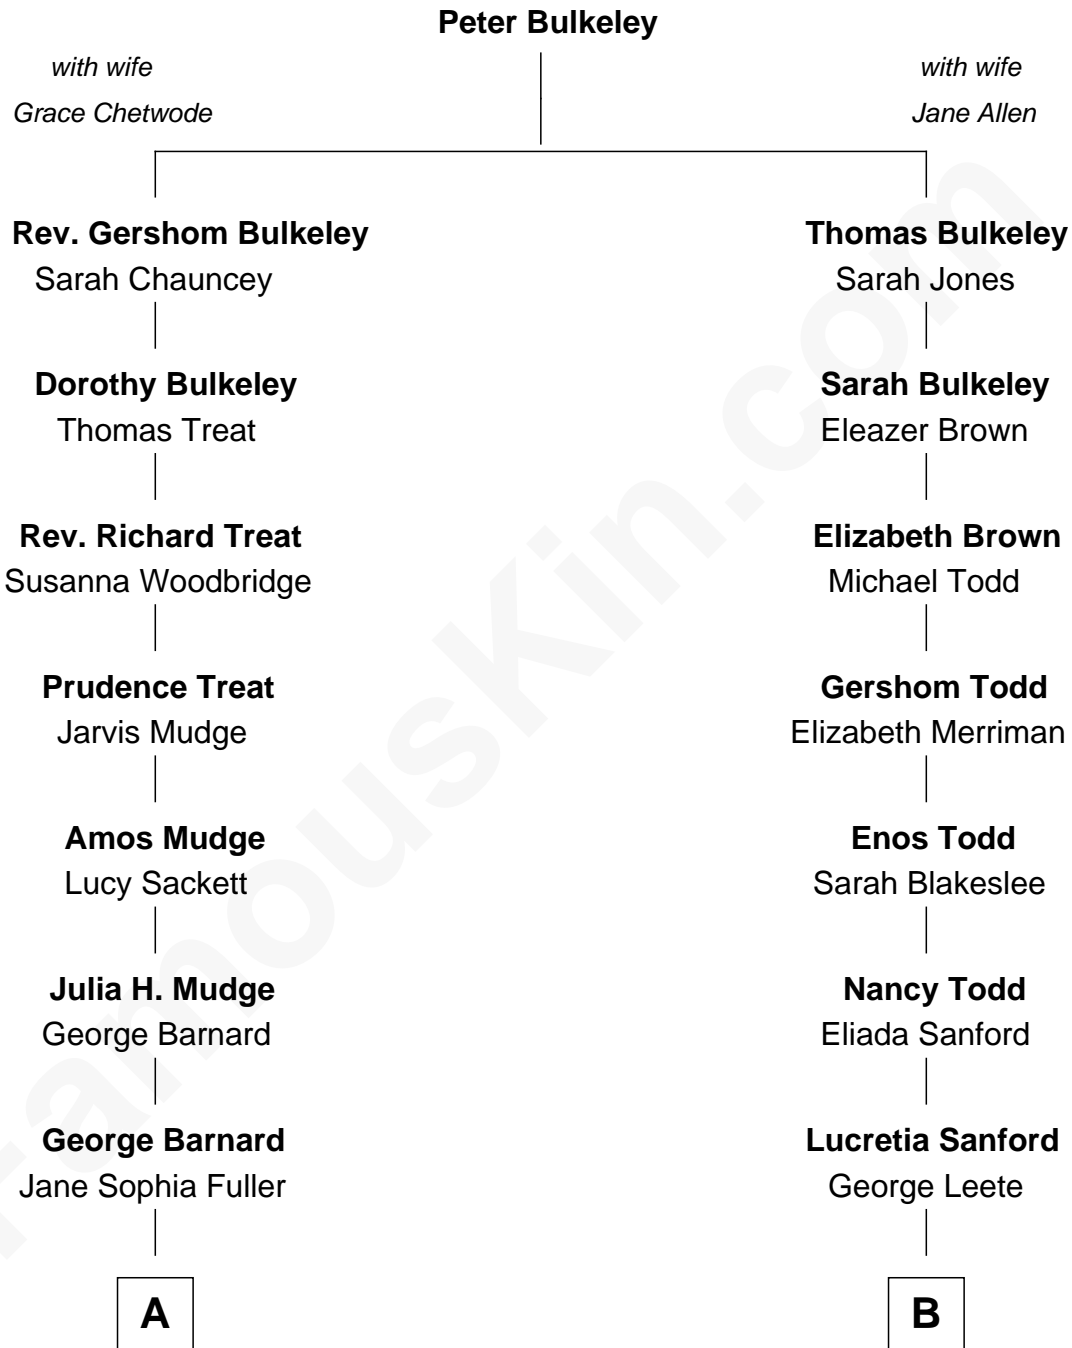

# FamousKin.com Relationship Chart of

**Dick Clark**

*Radio and TV Host*

9th cousin 3 times removed of

**Mizuo Peck**

*TV and Movie Actress*

**A**

**Charles Fuller Barnard**

Anna May Aldridge

**Julia Fuller Barnard**

Richard Augustus Clark

**Dick Clark**

*Radio and TV Host*

**B**

**Lucretia Leete**

William Augustus Peck

**George Lyman Peck**

Fanny Craft Fosdick

**George Leete Peck**

Katharine May Tolles

**Laurence Tolles Peck**

Barbara Field

**George Leete Peck**

Sanae Mizusawa