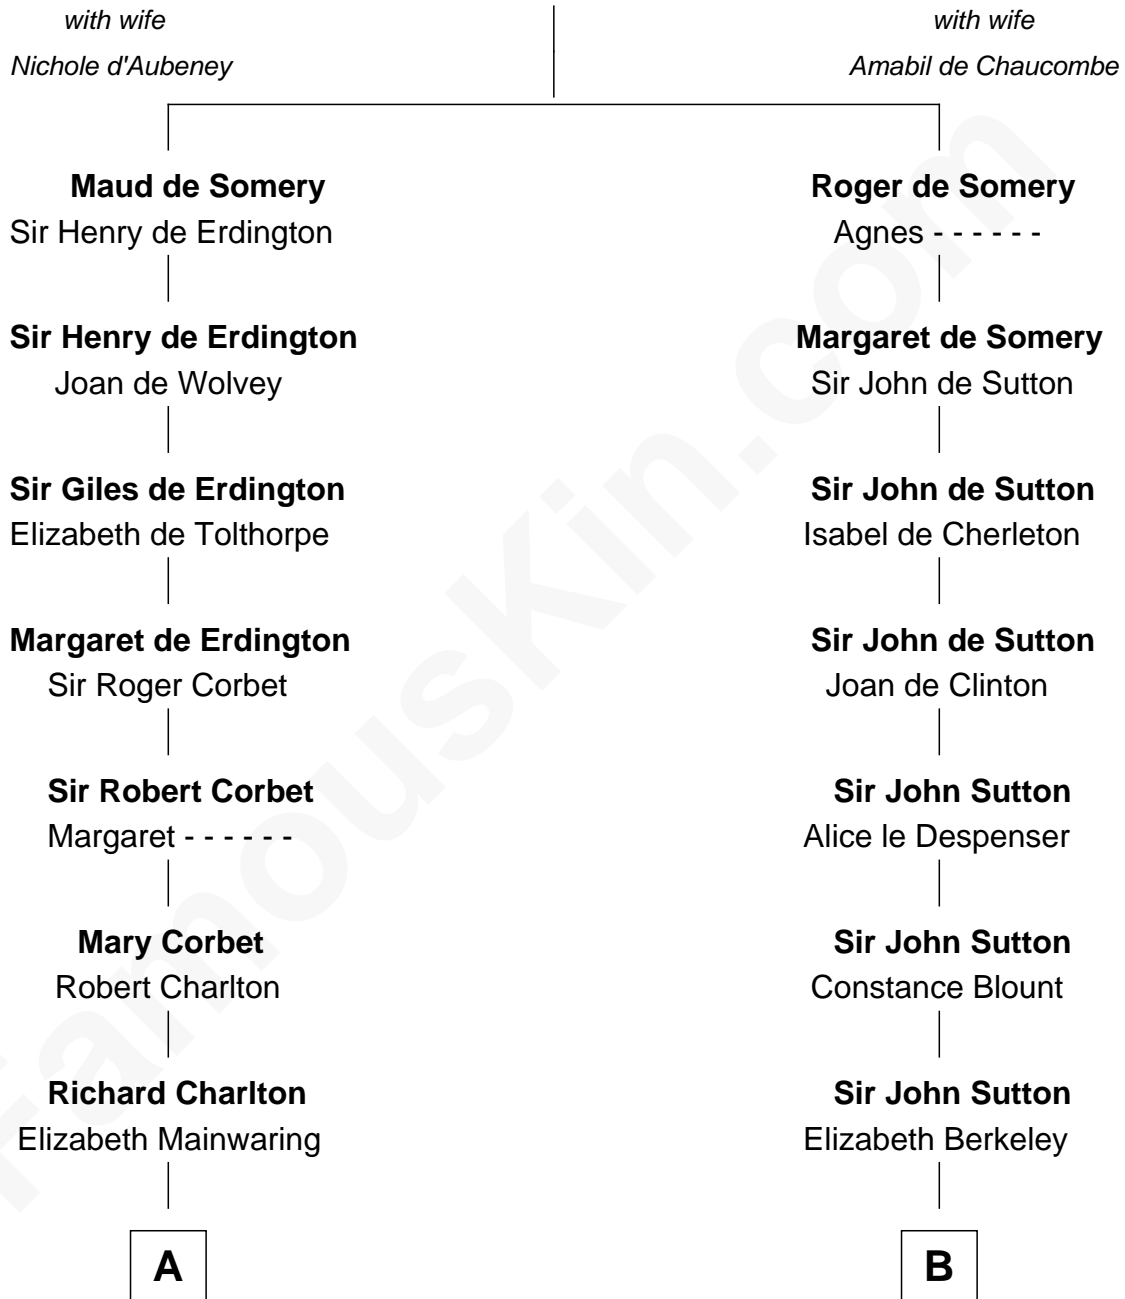

FamousKin.com Relationship Chart of

Dick Clark

Radio and TV Host

20th cousin of

Oliver Wendell Holmes, Jr.

U.S. Supreme Court Justice

Sir Roger de Somery

C

George Barnard
Jane Sophia Fuller

Charles Fuller Barnard
Anna May Aldridge

Julia Fuller Barnard
Richard Augustus Clark

Dick Clark
Radio and TV Host

D

Oliver Wendell
Mary Jackson

Sarah Wendell
Rev. Abiel Holmes