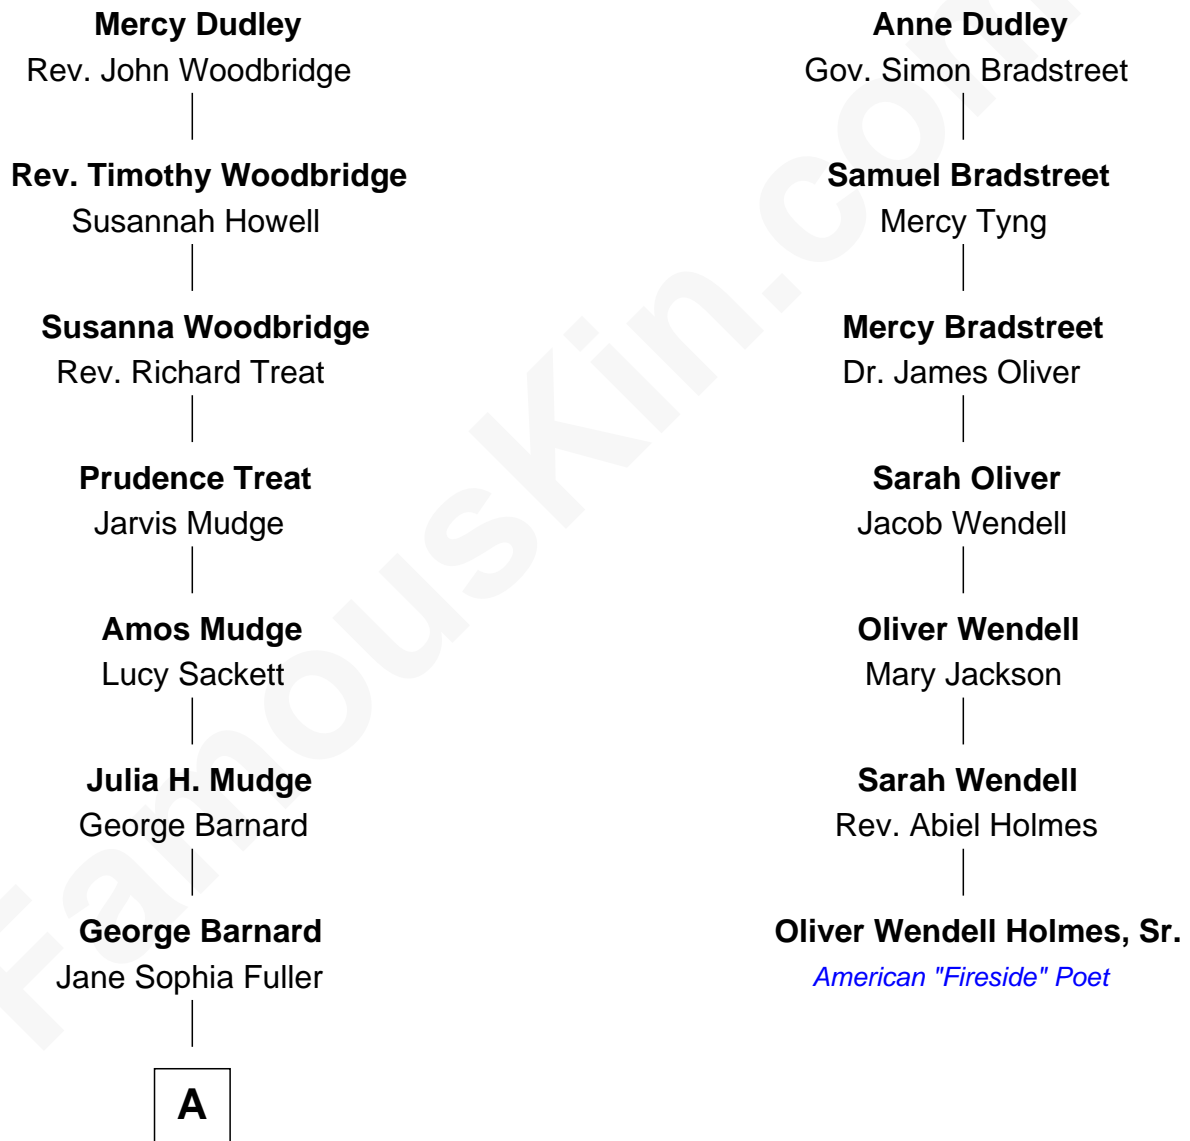

# FamousKin.com Relationship Chart of

**Dick Clark**

*Radio and TV Host*

6th cousin 3 times removed of

**Oliver Wendell Holmes, Sr.**

*American "Fireside" Poet*

**Gov. Thomas Dudley**

Dorothy York

**A**

—  
**Charles Fuller Barnard**

Anna May Aldridge

—  
**Julia Fuller Barnard**

Richard Augustus Clark

—  
**Dick Clark**

*Radio and TV Host*

FamousKin.com