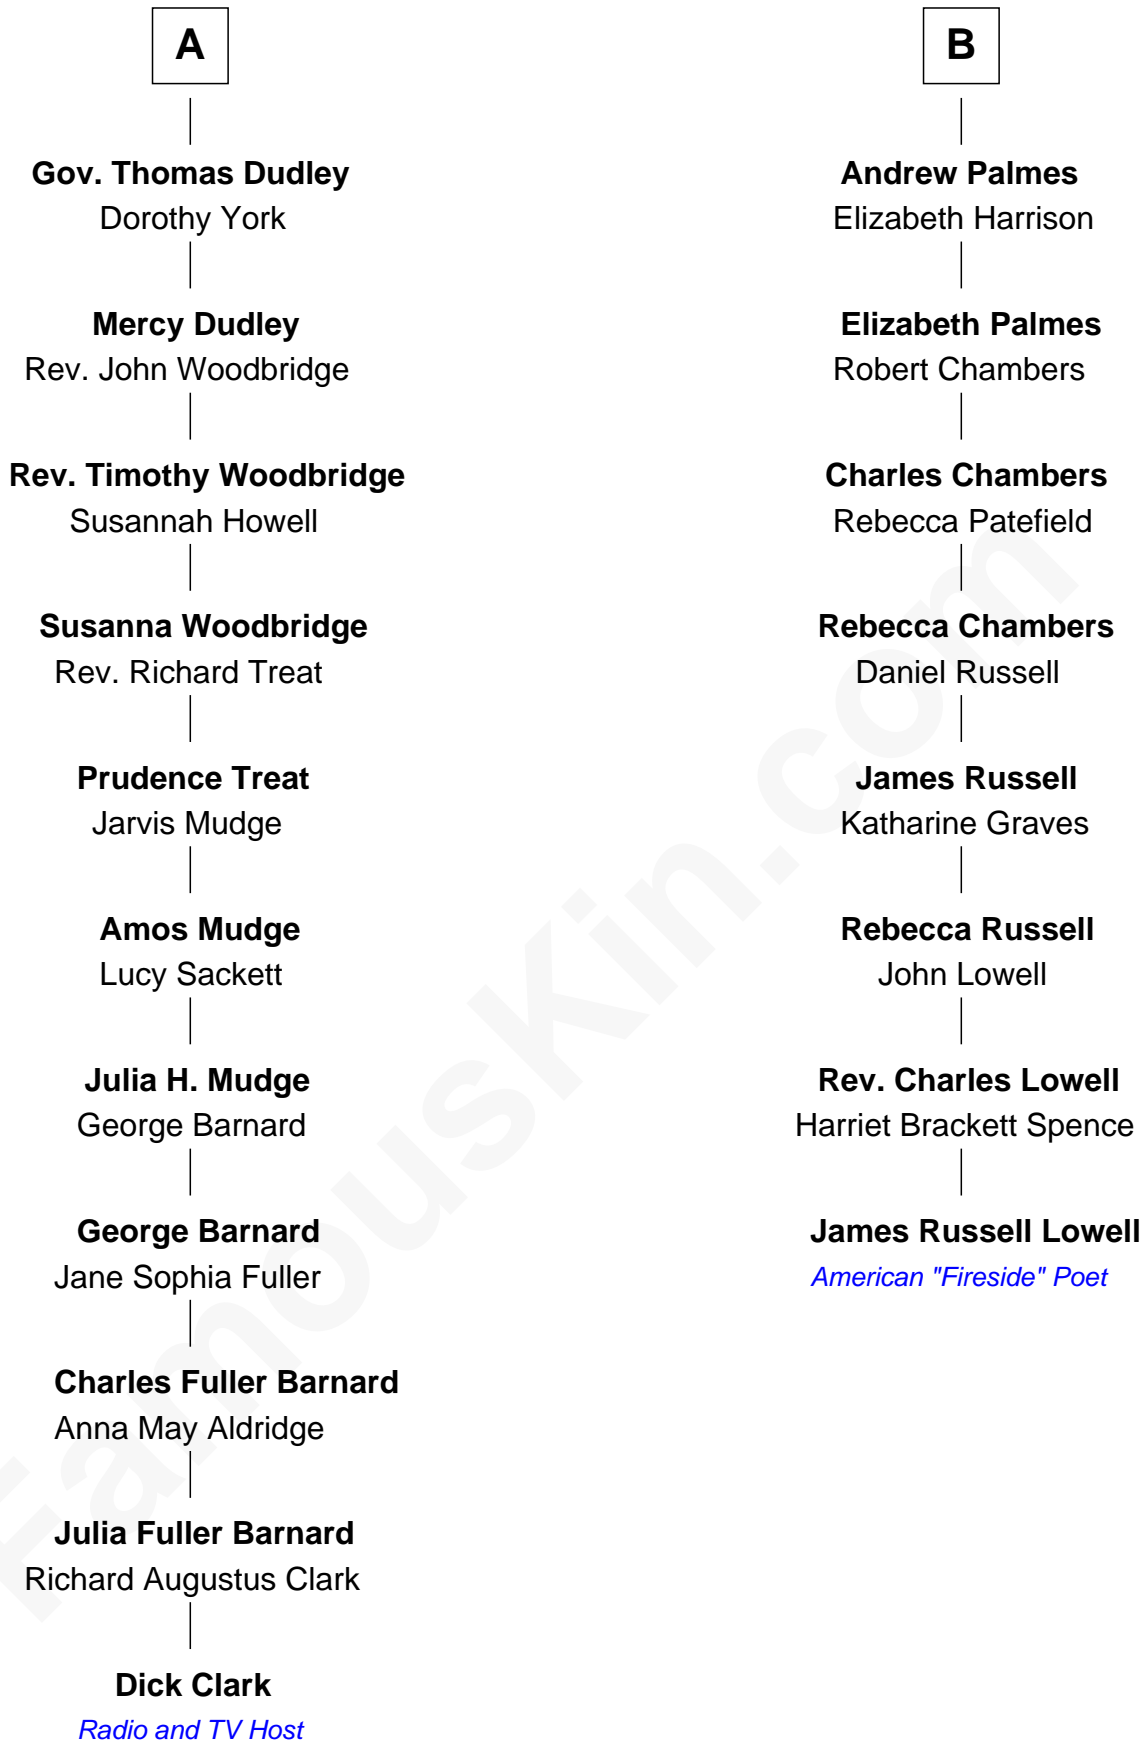

# FamousKin.com Relationship Chart of

**Dick Clark**

*Radio and TV Host*

14th cousin 3 times removed of

**James Russell Lowell**

*American "Fireside" Poet*

**Sir Walter Blount**

Sancha de Ayala

**Sir John Sutton**

Cecily Grey

**Sir Henry Dudley**

----- Ashton

*Probable*

**Roger Dudley**

Susanna Thorne

**A**

**Sir Thomas Blount**

Margaret de Gresley

**Sir Walter Blount**

Helena Byron

**Sir William Blount**

Margaret Echyngham

**Elizabeth Blount**

Sir Andrews de Windsor

**Anne Windsor**

Sir Roger Corbet

**Margaret Corbet**

Sir Francis Palmes

**Sir Francis Palmes**

Mary Hadnall

**B**

Dick Clark photo by [Alan Light](#) (CC BY 2.0)