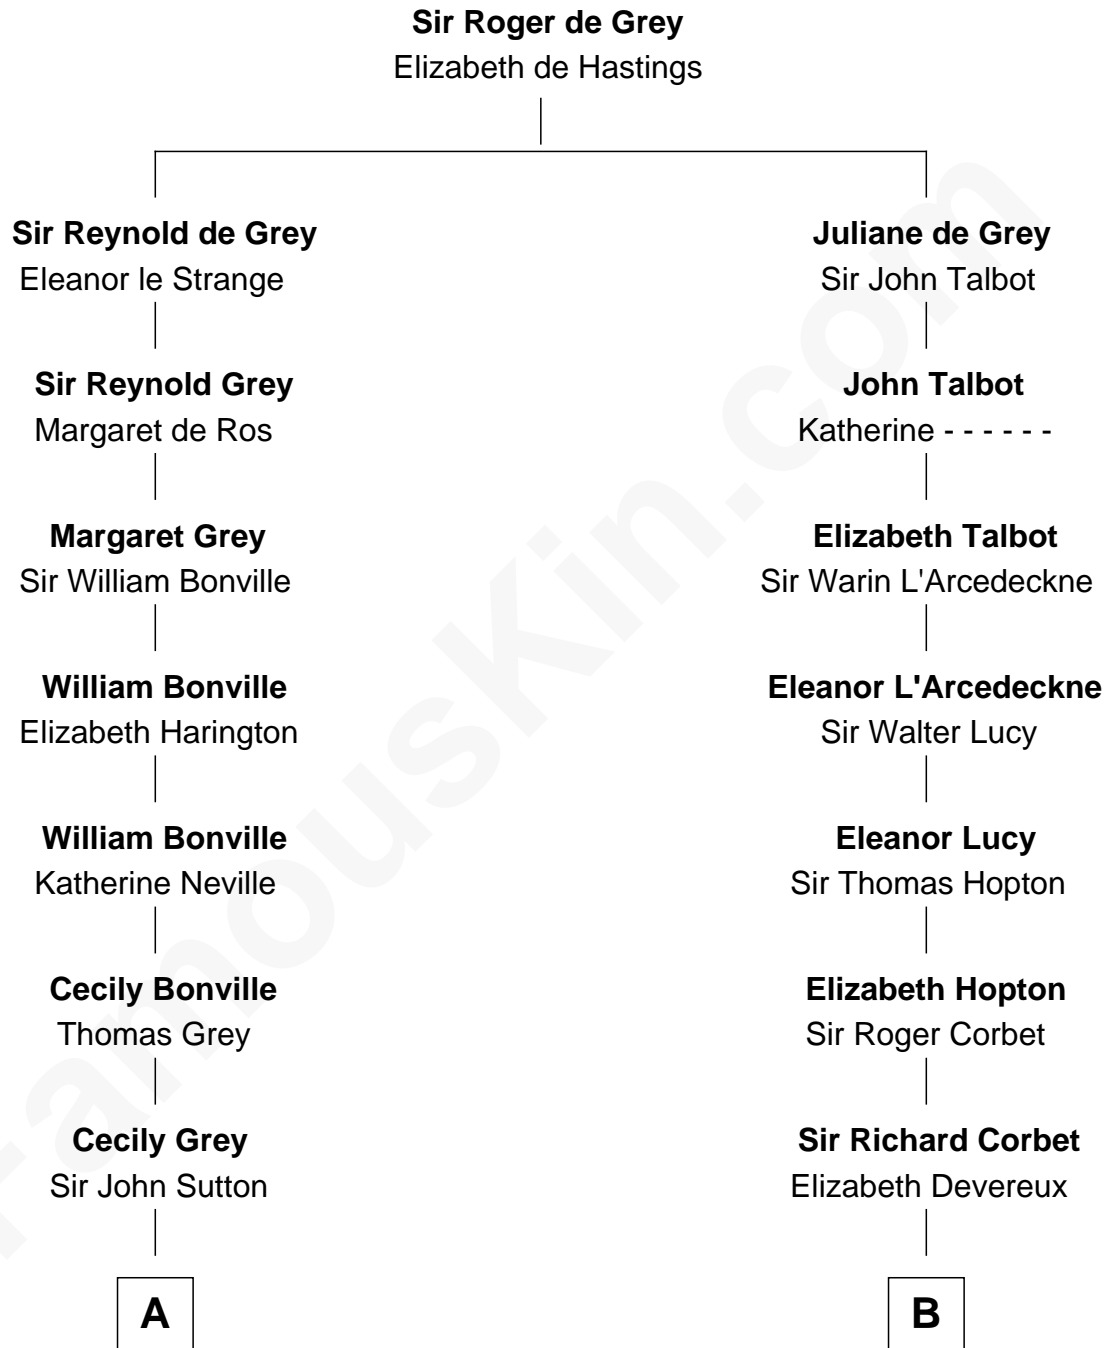

FamousKin.com Relationship Chart of

Dick Clark

Radio and TV Host

18th cousin 1 time removed of

James Russell Lowell

American "Fireside" Poet

C

Charles Fuller Barnard

Anna May Aldridge

Julia Fuller Barnard

Richard Augustus Clark

Dick Clark

Radio and TV Host

D

Rev. Charles Lowell

Harriet Brackett Spence