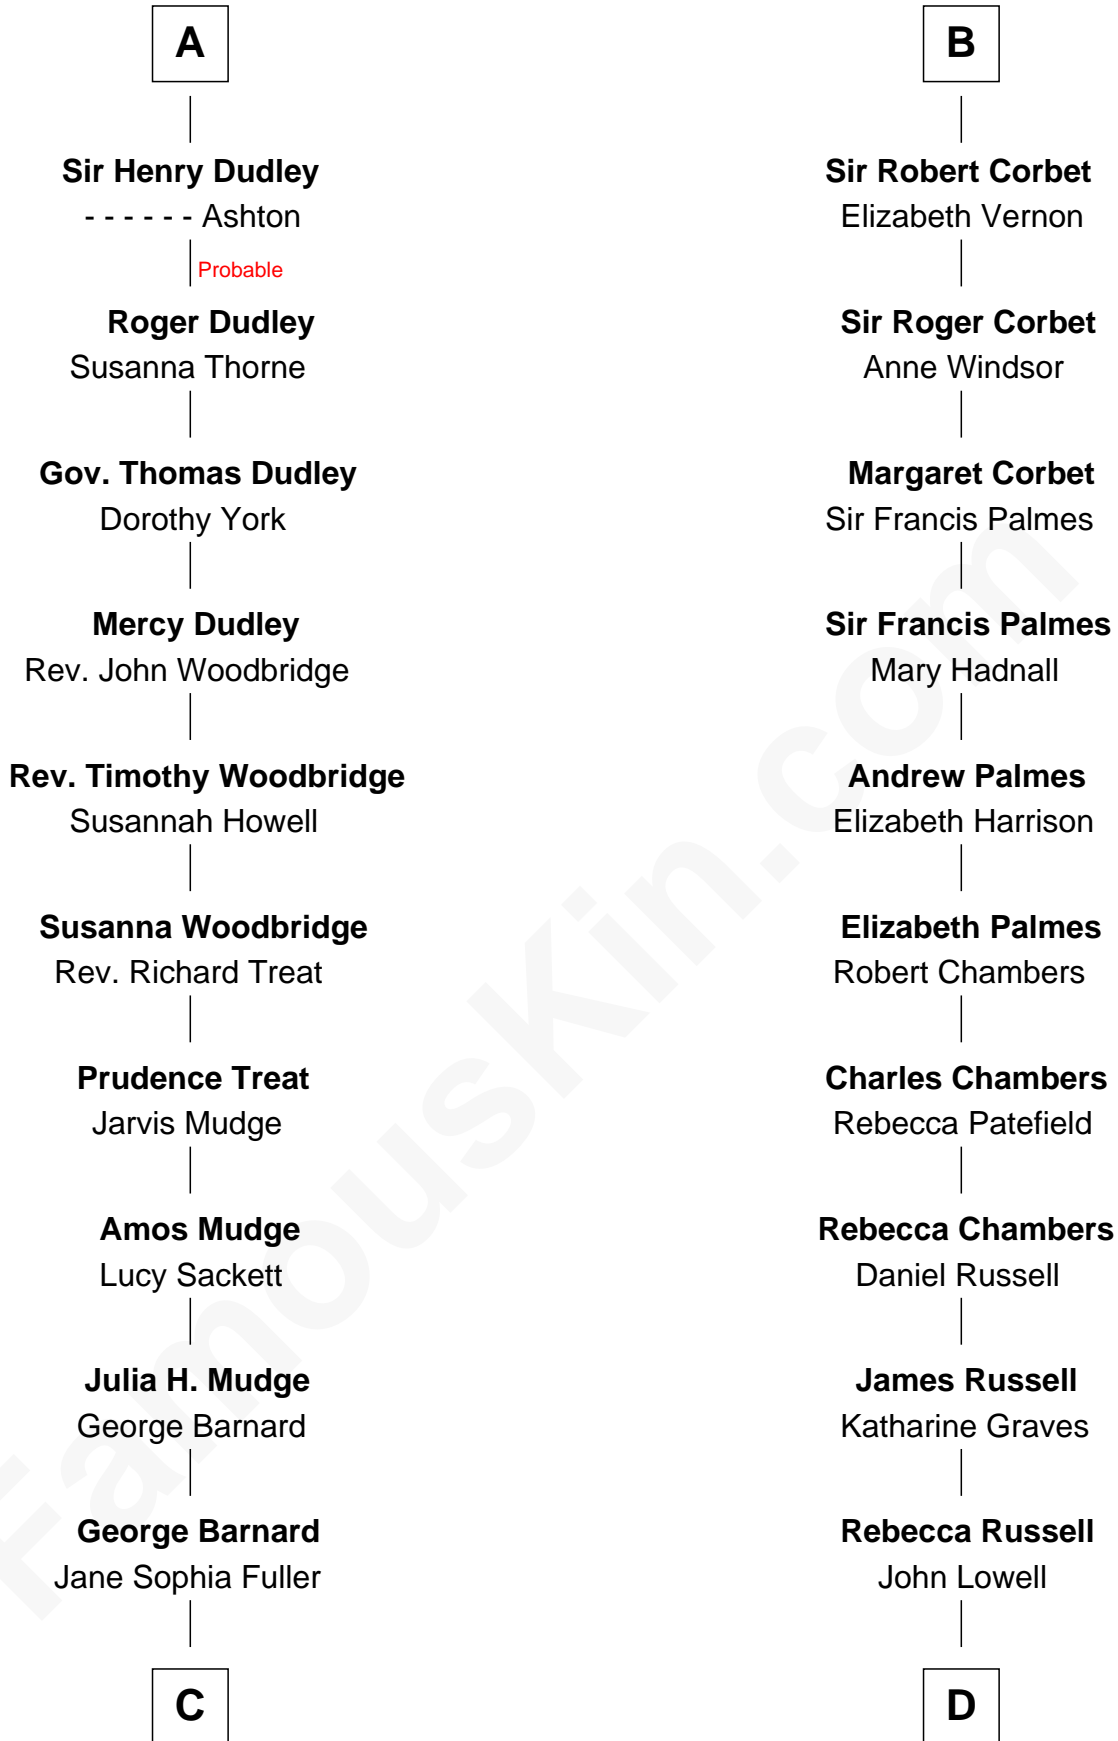

FamousKin.com Relationship Chart of

Dick Clark

Radio and TV Host

18th cousin 1 time removed of

James Russell Lowell

American "Fireside" Poet

C

Charles Fuller Barnard

Anna May Aldridge

Julia Fuller Barnard

Richard Augustus Clark

Dick Clark

Radio and TV Host

D

Rev. Charles Lowell

Harriet Brackett Spence