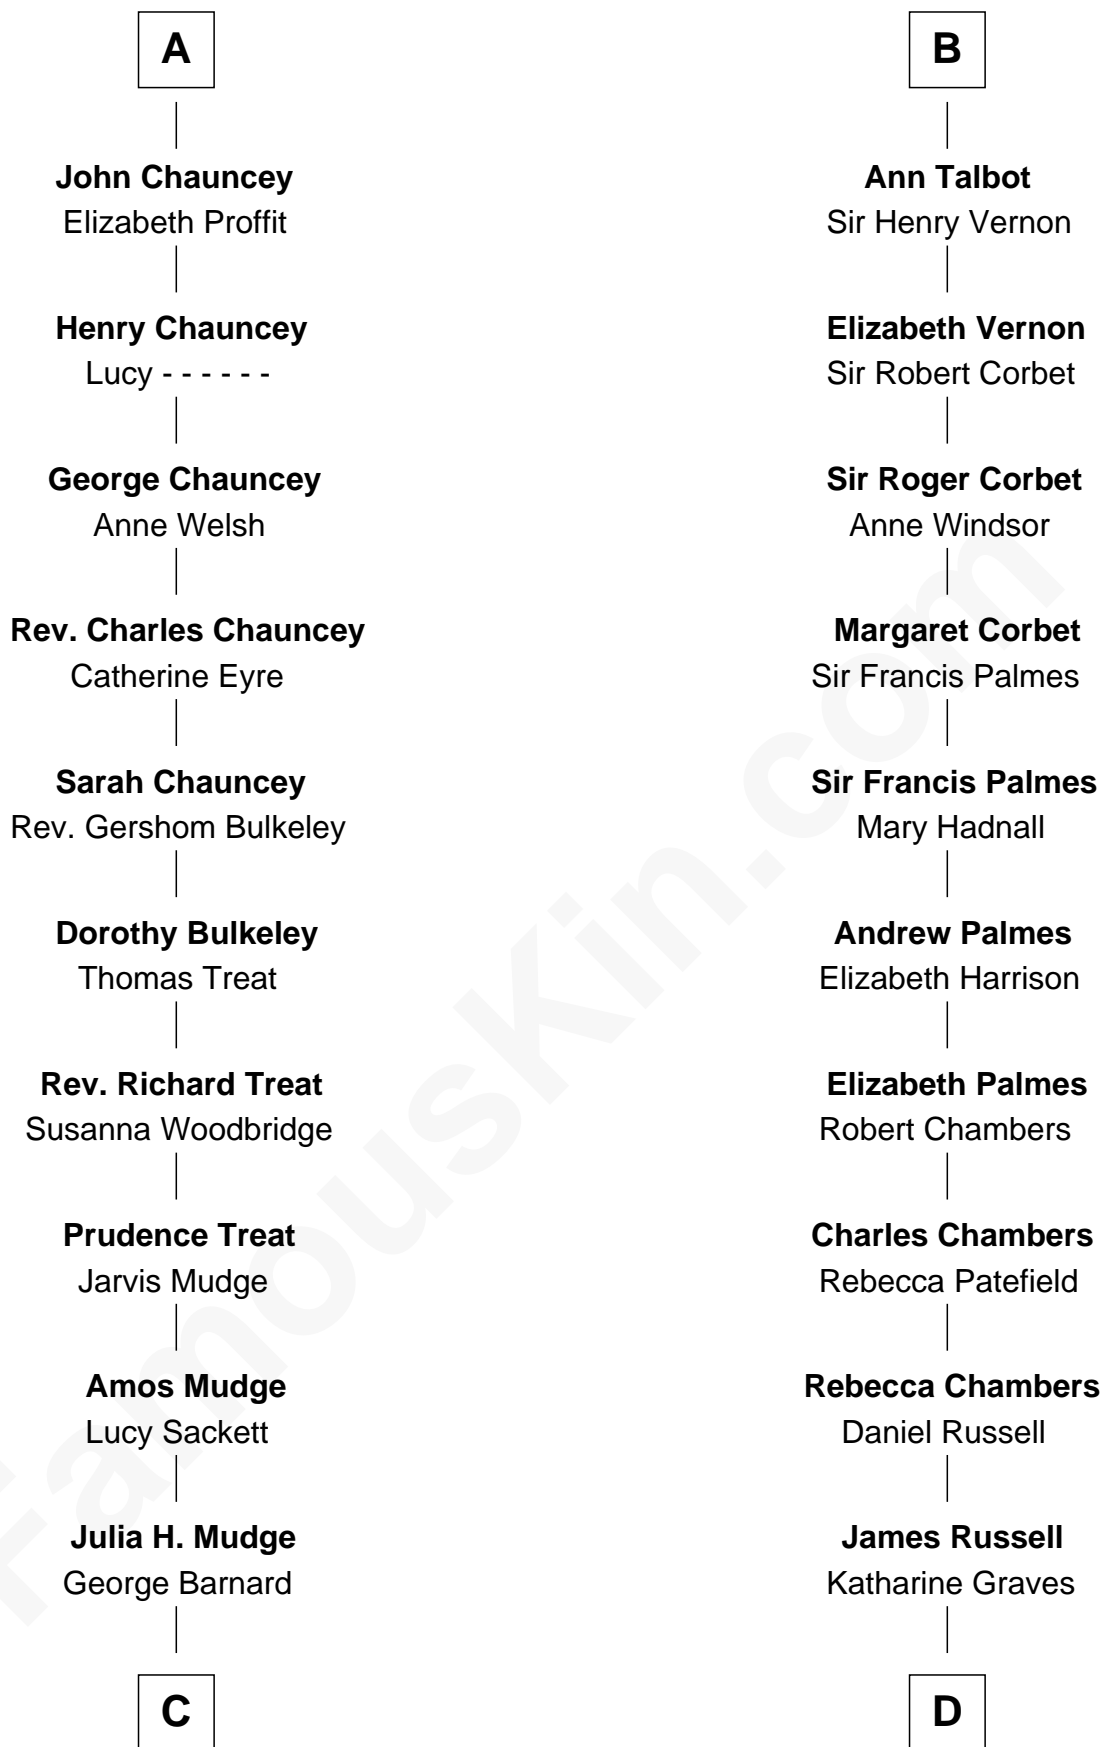

FamousKin.com Relationship Chart of

Dick Clark

Radio and TV Host

19th cousin 1 time removed of

James Russell Lowell

American "Fireside" Poet

C

George Barnard
Jane Sophia Fuller