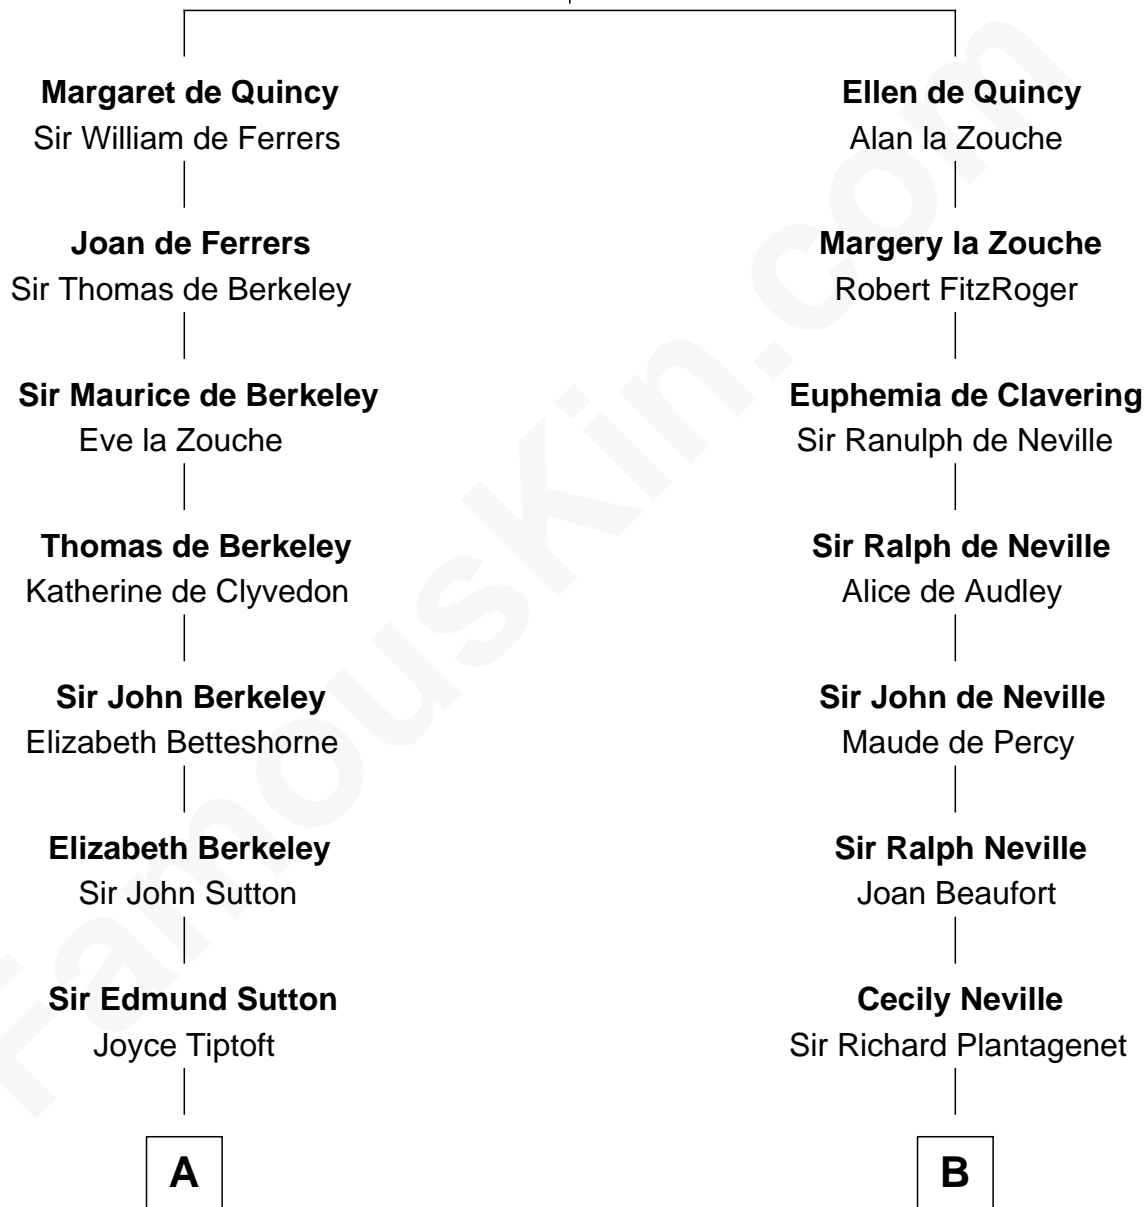

FamousKin.com Relationship Chart of

Dick Clark

Radio and TV Host

21st cousin of

James Russell Lowell

American "Fireside" Poet

Sir Roger de Quincy

Helen of Galloway

C

Julia H. Mudge
George Barnard

George Barnard
Jane Sophia Fuller

Charles Fuller Barnard
Anna May Aldridge

Julia Fuller Barnard
Richard Augustus Clark

Dick Clark
Radio and TV Host

D

William Traill
Isabel Fea