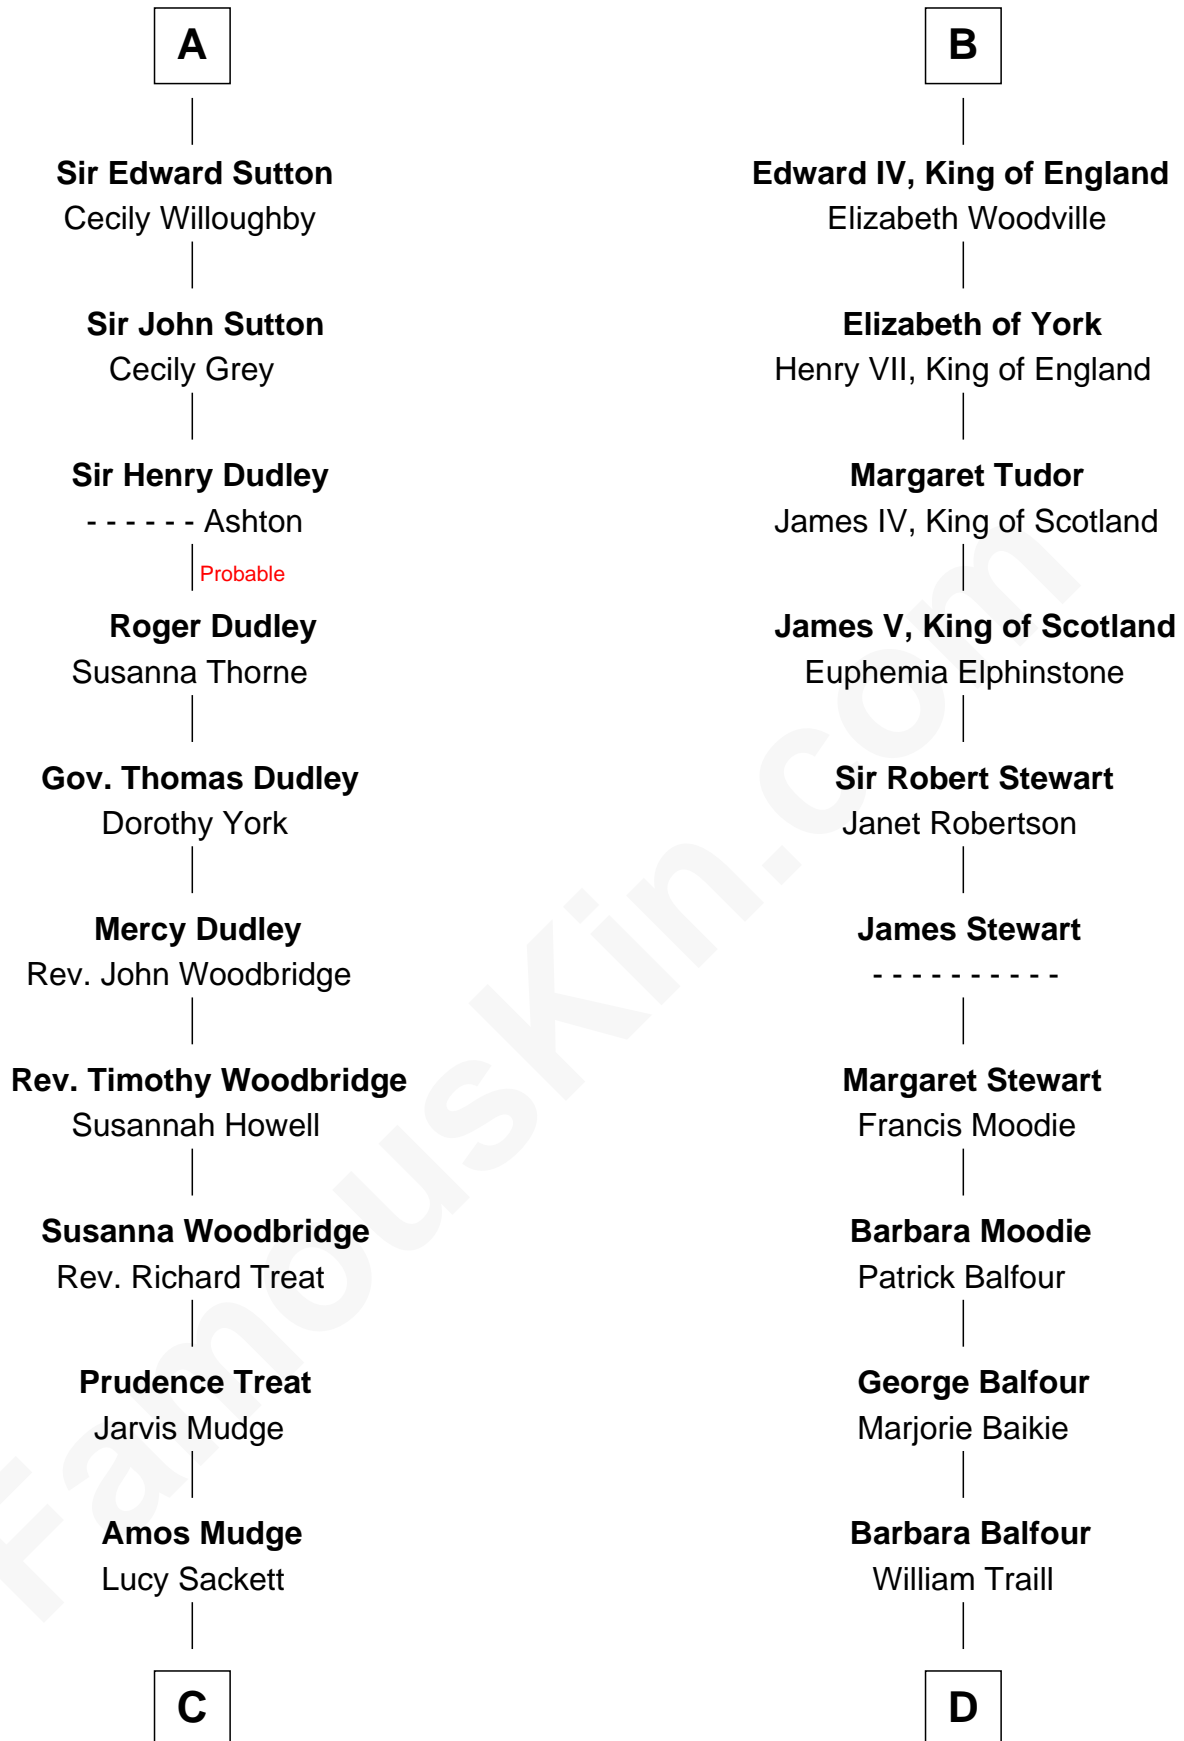

FamousKin.com Relationship Chart of

Dick Clark

Radio and TV Host

21st cousin of

James Russell Lowell

American "Fireside" Poet

Sir Roger de Quincy

Helen of Galloway

C

Julia H. Mudge
George Barnard

George Barnard
Jane Sophia Fuller

Charles Fuller Barnard
Anna May Aldridge

Julia Fuller Barnard
Richard Augustus Clark

Dick Clark
Radio and TV Host

D

William Traill
Isabel Fea