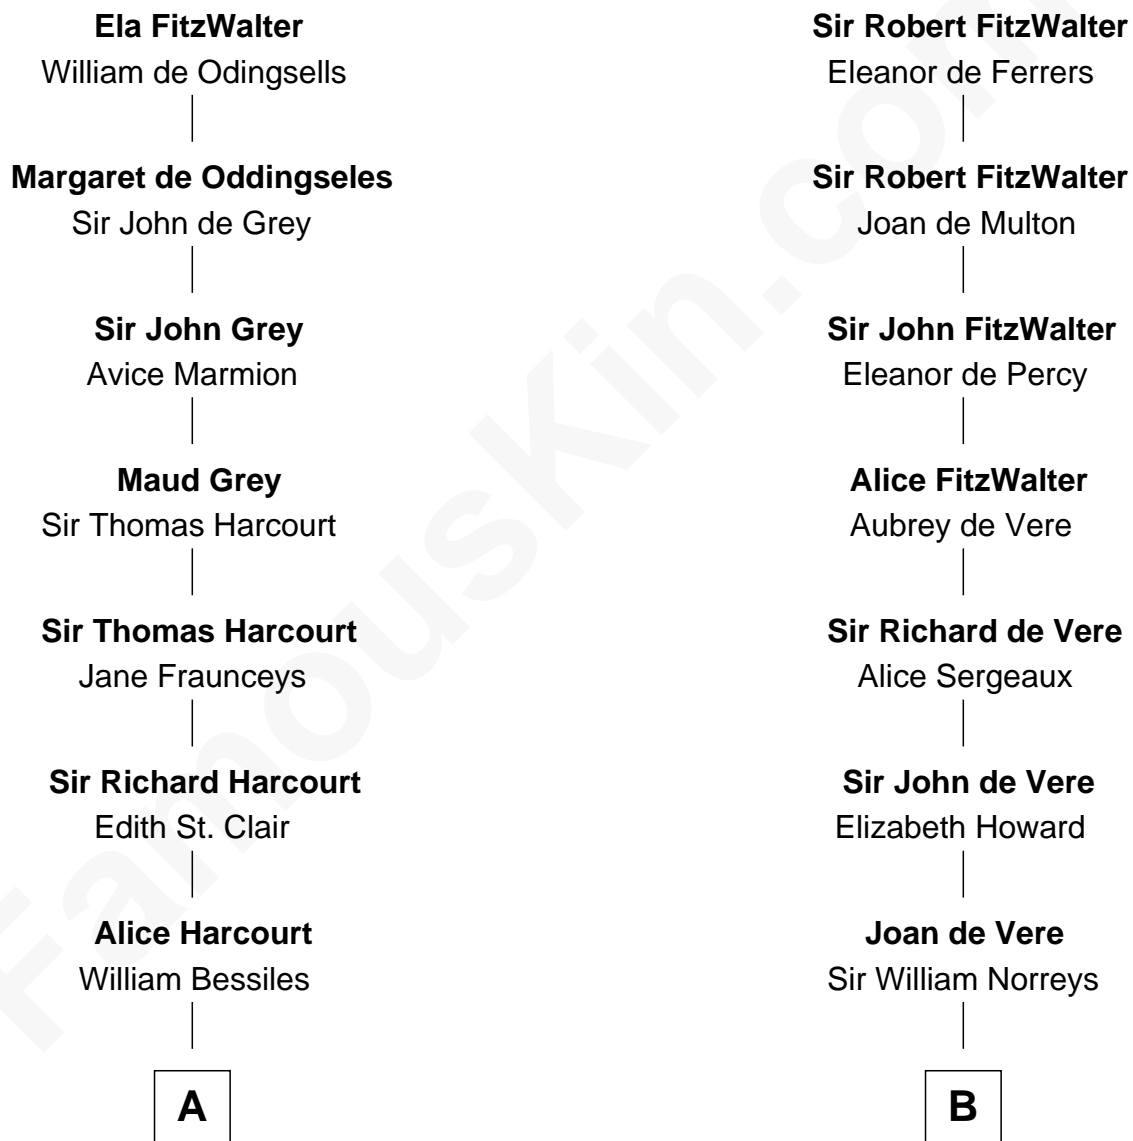

FamousKin.com Relationship Chart of

Dick Clark

Radio and TV Host

18th cousin 3 times removed of

James Russell Lowell

American "Fireside" Poet

Sir Walter FitzRobert

Ida Longespee